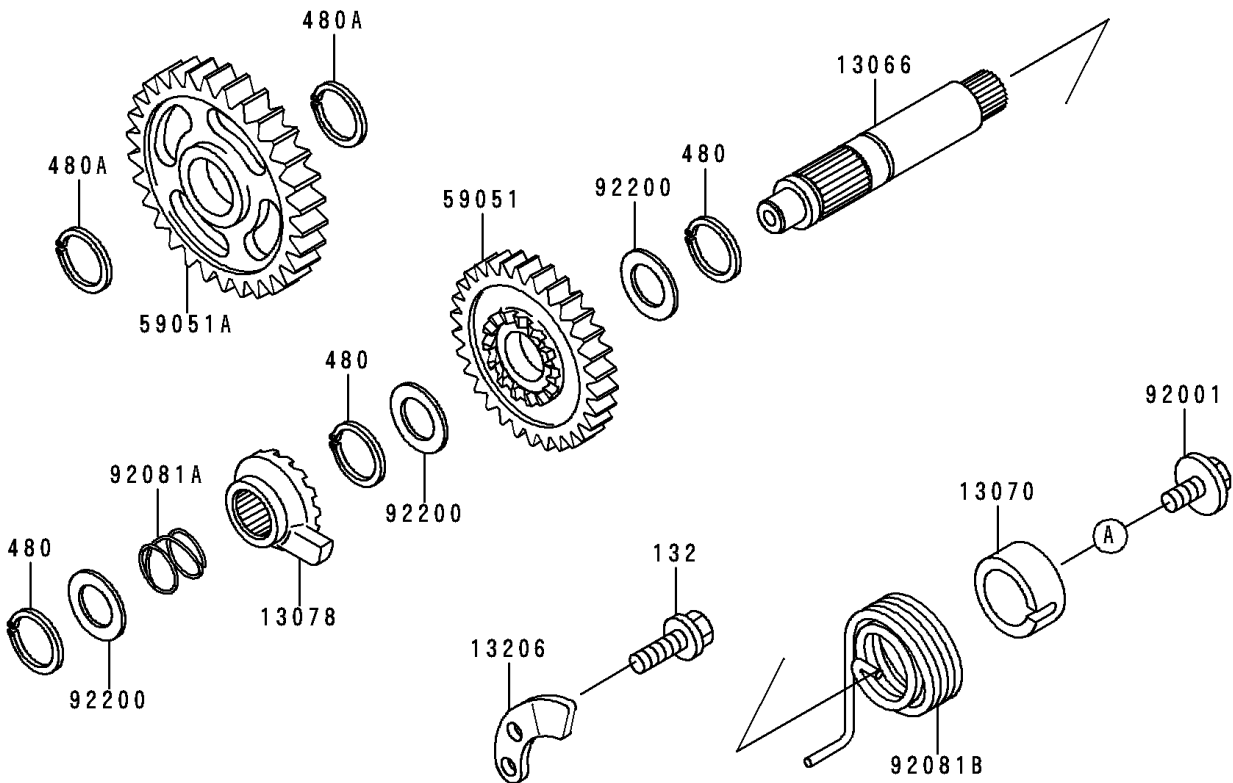

1995 KX125

PARTS DIAGRAM

Kickstarter Mechanism

E1340

1995 KX125

PARTS LIST

Kickstarter Mechanism

ITEM NAME

PART NUMBER

QUANTITY
