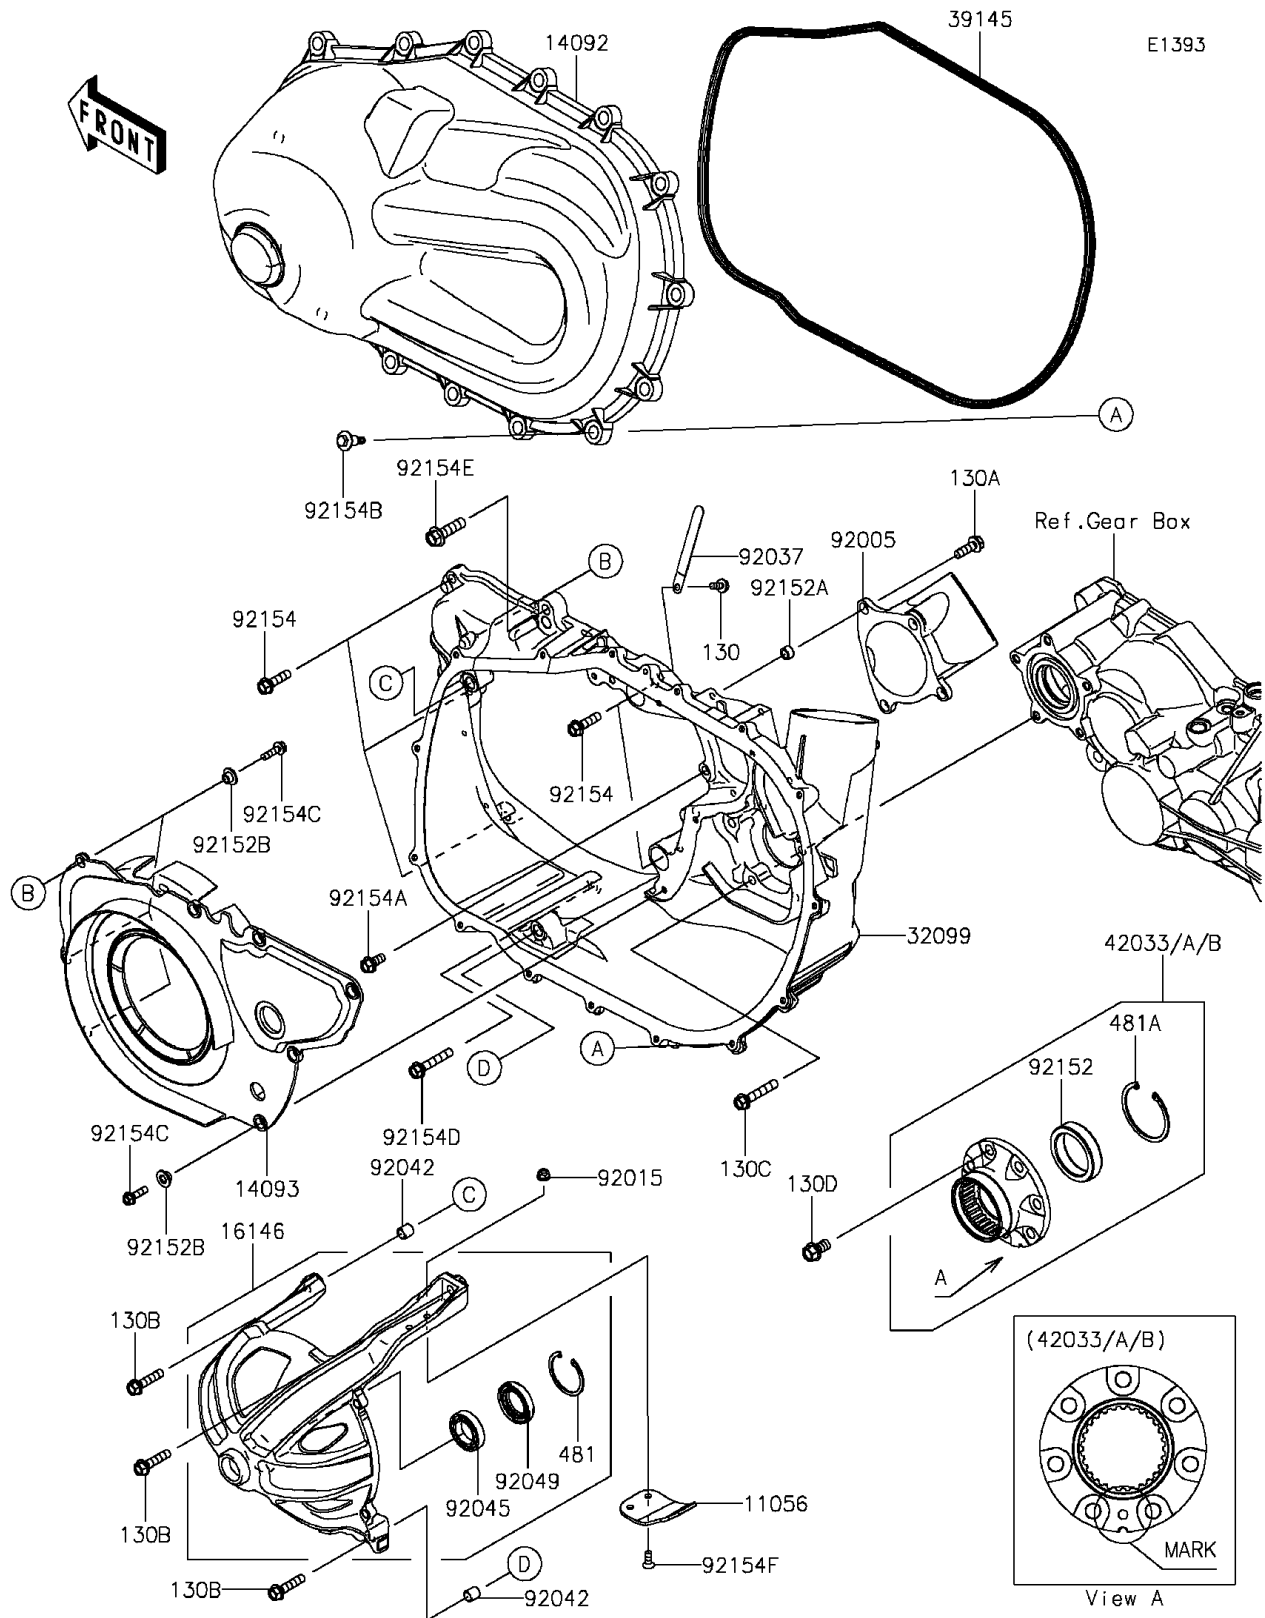

2016 MULE PRO-DX™ EPS LE DIESEL

PARTS DIAGRAM

Converter Cover

2016 MULE PRO-DX™ EPS LE DIESEL

PARTS LIST

Converter Cover

ITEM NAME	PART NUMBER	QUANTITY
-----------	-------------	----------
