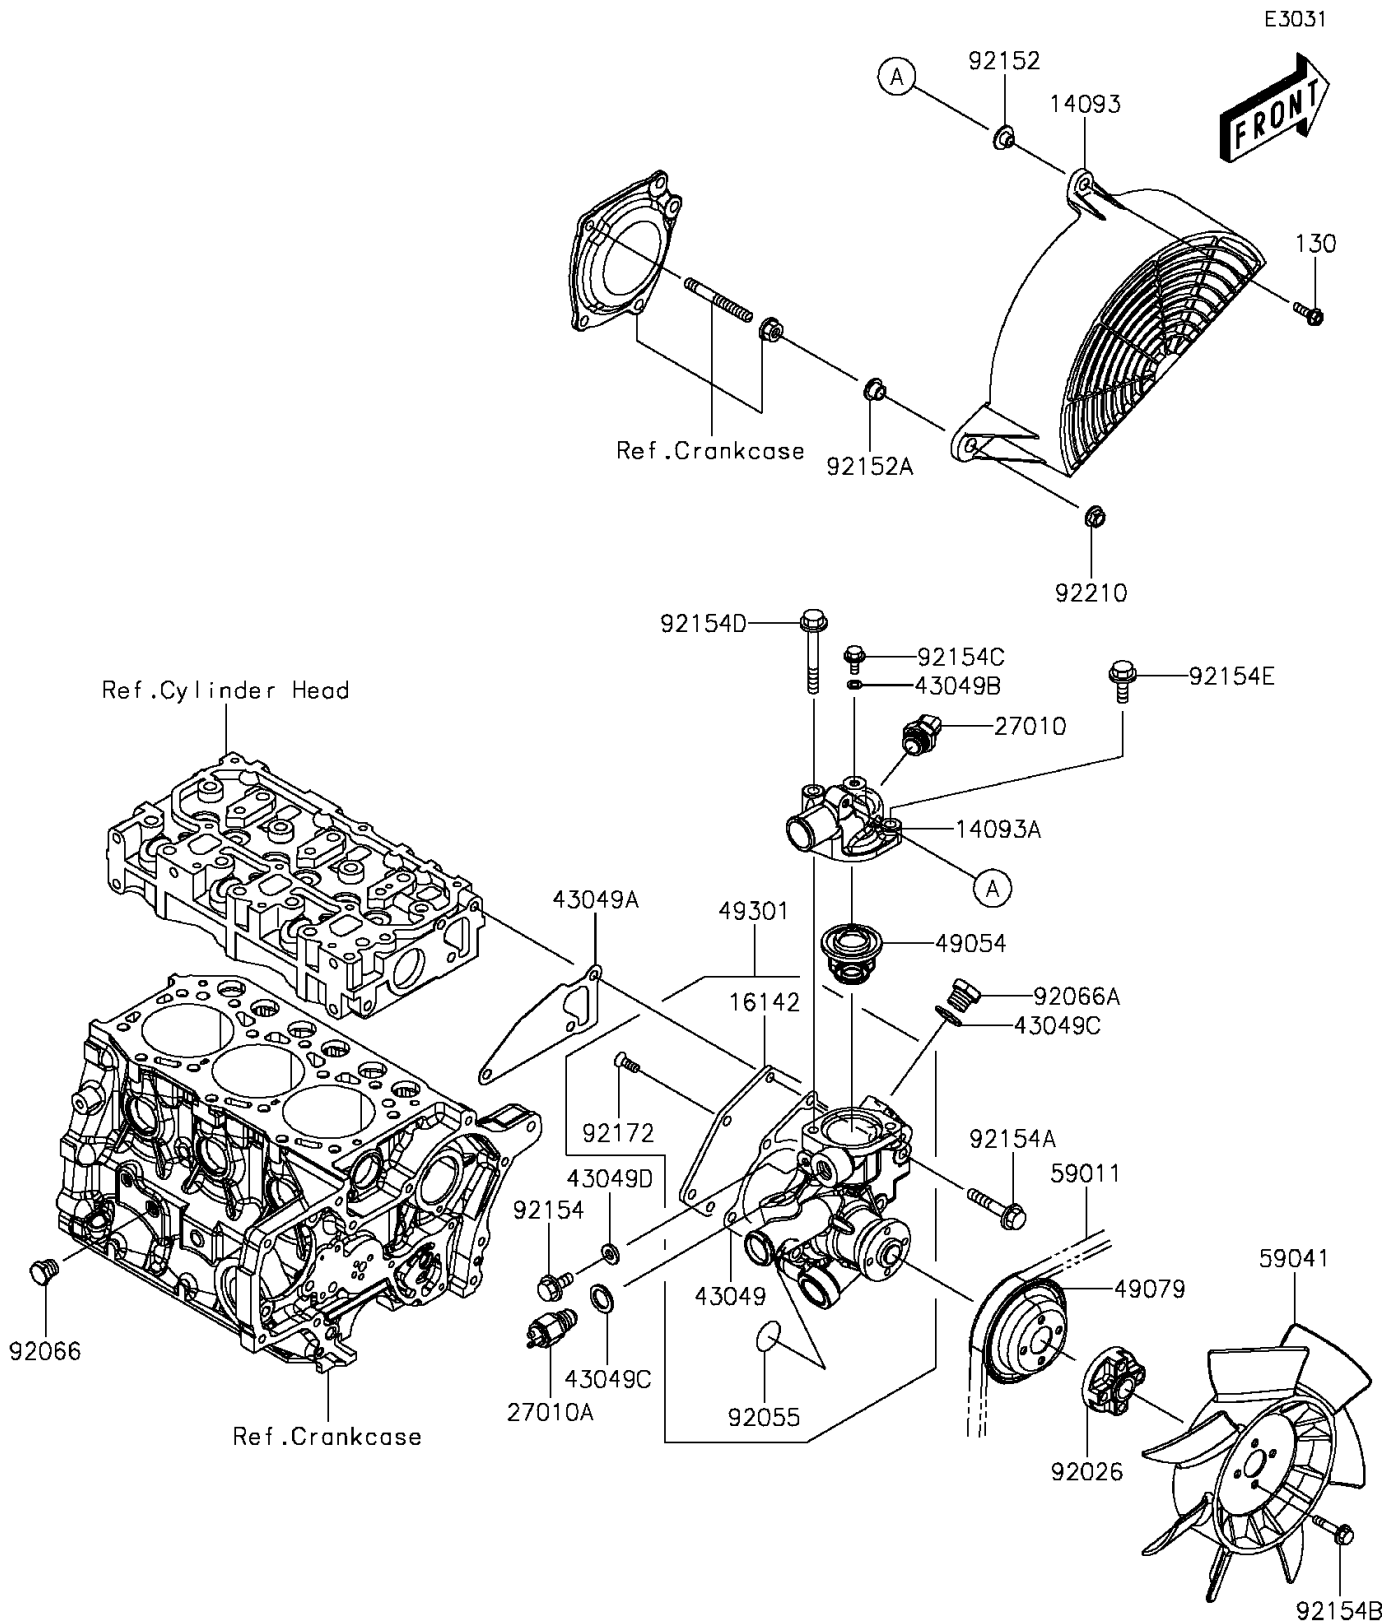

2016 MULE PRO-DX™ EPS DIESEL

PARTS DIAGRAM

Water Pump

2016 MULE PRO-DX™ EPS DIESEL

PARTS LIST

Water Pump

ITEM NAME	PART NUMBER	QUANTITY
BOLT-FLANGED,6X20 (Ref # 130)	130BA0620	1
COVER,FAN (Ref # 14093)	14093-0297	1
COVER,THERMOSTAT (Ref # 14093A)	14093-0446	1
COVER-PUMP (Ref # 16142)	16142-0736	1
SWITCH,THERMOSTAT (Ref # 27010)	27010-0839	1
SWITCH,THERMO (Ref # 27010A)	27010-0840	1
PACKING,WATER PUMP (Ref # 43049)	43049-0040	1
PACKING,WATER PUMP (Ref # 43049A)	43049-0041	1
PACKING,6X1 (Ref # 43049B)	43049-0042	1
PACKING (Ref # 43049C)	43049-0043	2
PACKING,8X1 (Ref # 43049D)	43049-0047	1
THERMOSTAT (Ref # 49054)	49054-0008	1
PULLEY-BELT (Ref # 49079)	49079-0027	1
PUMP-ASSY-WATER (Ref # 49301)	49301-0002	1
BELT,A35 (Ref # 59011)	59011-0045	1
FAN,COOLING (Ref # 59041)	59041-0015	1
SPACER (Ref # 92026)	92026-0820	1
RING-O (Ref # 92055)	92055-0858	1
PLUG,DRAIN (Ref # 92066)	92066-0853	1
PLUG (Ref # 92066A)	92066-0854	1
COLLAR (Ref # 92152)	92152-0181	1
COLLAR (Ref # 92152A)	92152-0613	1
BOLT,FLANGED,8X12 (Ref # 92154)	92154-1999	1
BOLT,FLANGED,8X45 (Ref # 92154A)	92154-2000	3
BOLT,FLANGED,6X30 (Ref # 92154B)	92154-2067	4
BOLT,FLANGED,6X10 (Ref # 92154C)	92154-2068	1
BOLT,FLANGED,8X65 (Ref # 92154D)	92154-2070	1
BOLT,FLANGED,8X28 (Ref # 92154E)	92154-2110	1
SCREW,6X12 (Ref # 92172)	92172-0987	5

2016 MULE PRO-DX™ EPS DIESEL

PARTS LIST

Water Pump

ITEM NAME	PART NUMBER	QUANTITY
NUT,FLANGED,8MM (Ref # 92210)	92210-0555	1