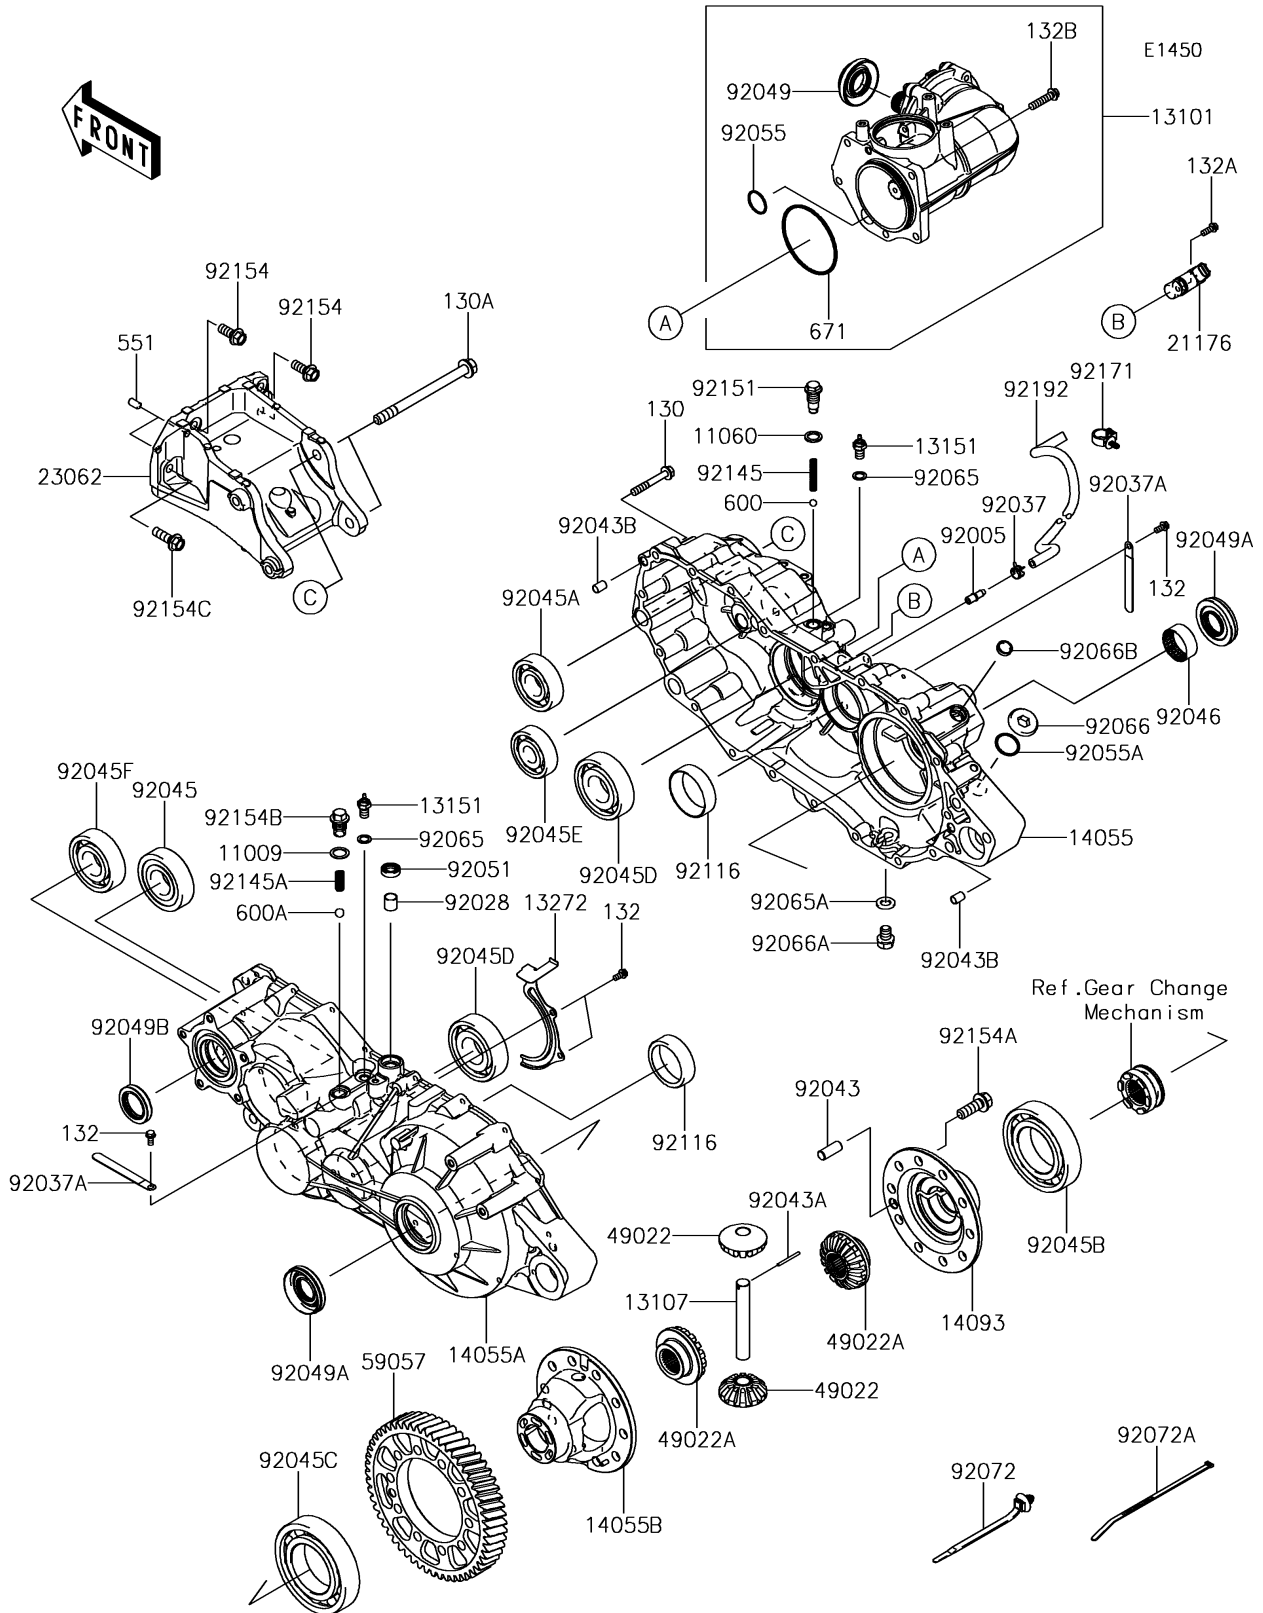

2016 MULE PRO-DX™ EPS DIESEL

PARTS DIAGRAM

Gear Box

2016 MULE PRO-DX™ EPS DIESEL

PARTS LIST

Gear Box

ITEM NAME	PART NUMBER	QUANTITY
GASKET,15.5X22X1 (Ref # 11009)	11009-1008	1
GASKET,14X20X2 (Ref # 11060)	11060-1287	1
GEAR-ASSY,PARTICULAR (Ref # 13101)	13101-0636	1
SHAFT (Ref # 13107)	13107-0793	1
SWITCH-COMP,NEUTRAL (Ref # 13151)	13151-1080	2
PLATE (Ref # 13272)	13272-1624	1
CASE-GEAR,RH (Ref # 14055)	14055-0607	1
CASE-GEAR,LH (Ref # 14055A)	14055-0608	1
CASE-GEAR,DIFF (Ref # 14055B)	14055-0614	1
COVER,DIFF (Ref # 14093)	14093-0048	1
SENSOR,ROTATION (Ref # 21176)	21176-0767	1
BRACKET-COMP (Ref # 23062)	23062-0855	1
GEAR-BEVEL,PINION,12T (Ref # 49022)	49022-0585	2
GEAR-BEVEL,OUTPUT,16T (Ref # 49022A)	49022-0589	2
GEAR-HELICAL,55T (Ref # 59057)	59057-0012	1
FITTING,BREATHER (Ref # 92005)	92005-1127	1
BUSHING (Ref # 92028)	92028-1347	1
CLAMP,TUBE (Ref # 92037)	92037-1505	1
CLAMP (Ref # 92037A)	92037-1993	2
PIN,DOWEL,12X30 (Ref # 92043)	92043-0789	1
PIN,DOWEL (Ref # 92043A)	92043-0806	1
PIN,DOWEL,10X14 (Ref # 92043B)	92043-1037	2
BEARING-BALL,63/32 (Ref # 92045)	92045-0764	1
BEARING-BALL,63/28 (Ref # 92045A)	92045-0765	1
BEARING-BALL,6212 (Ref # 92045B)	92045-0766	1
BEARING-BALL,6213 (Ref # 92045C)	92045-0767	1
BEARING-BALL,6307C3 (Ref # 92045D)	92045-0768	2
BEARING-BALL,B22-19C3 UR (Ref # 92045E)	92045-0769	1
BEARING-BALL,63/32C3 (Ref # 92045F)	92045-1364	1