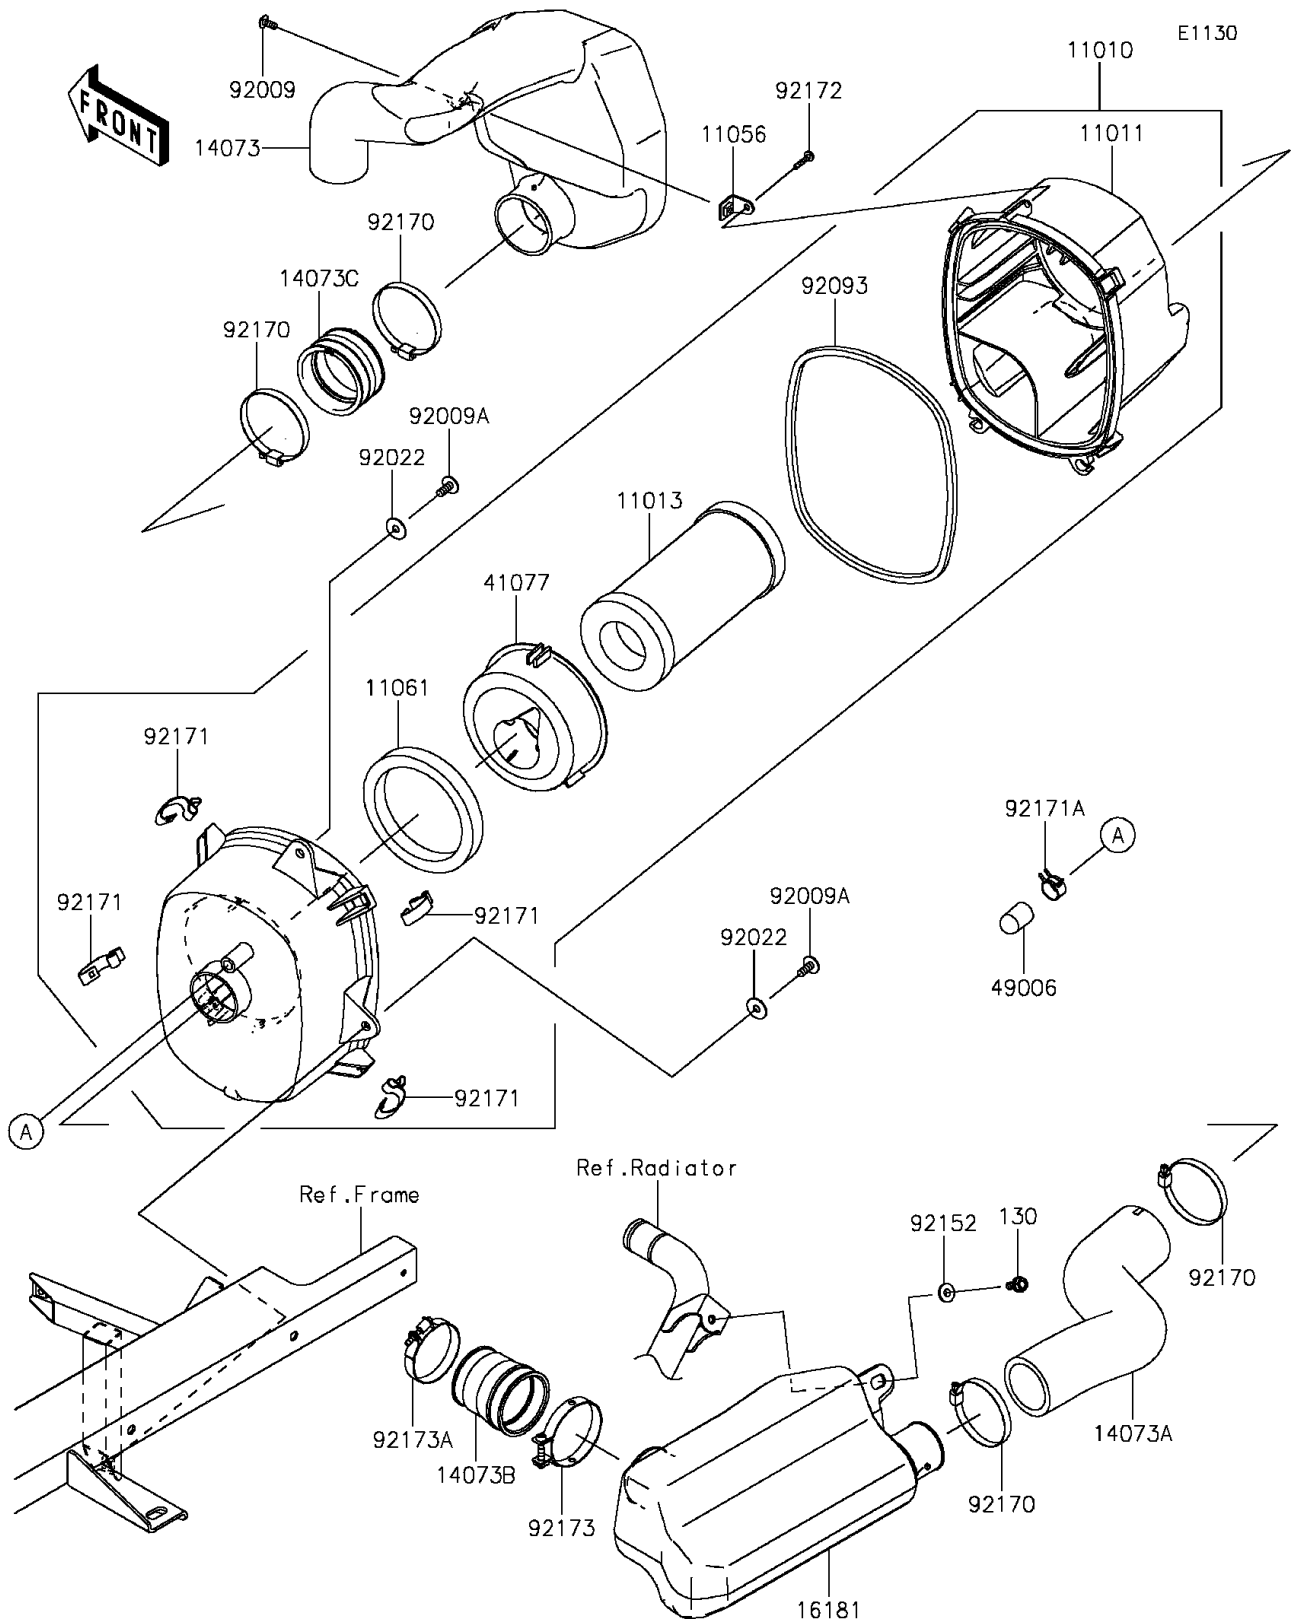

2016 MULE PRO-DX™ EPS DIESEL

PARTS DIAGRAM

Air Cleaner

2016 MULE PRO-DX™ EPS DIESEL

PARTS LIST

Air Cleaner

ITEM NAME	PART NUMBER	QUANTITY
FILTER-ASSY-AIR (Ref # 11010)	11010-0808	1
CASE-AIR FILTER,UPP (Ref # 11011)	11011-0813	1
ELEMENT-AIR FILTER (Ref # 11013)	11013-1290	1
BRACKET,AIR FILTER (Ref # 11056)	11056-3734	1
GASKET,ADAPTER (Ref # 11061)	11061-0961	1
BOLT-FLANGED,6X14 (Ref # 130)	130BA0614	1
DUCT,INTAKE (Ref # 14073)	14073-0815	1
DUCT,AIR CLEANER-RESONATOR (Ref # 14073A)	14073-0816	1
DUCT,FUNNEL (Ref # 14073B)	14073-0817	1
DUCT,JOINT (Ref # 14073C)	14073-1775	1
TANK-RESONATOR (Ref # 16181)	16181-0017	1
ADAPTER,ELEMENT (Ref # 41077)	41077-0719	1
BOOT (Ref # 49006)	49006-0555	1
SCREW,5X12 (Ref # 92009)	92009-1154	1
SCREW,6X16 (Ref # 92009A)	92009-1621	2
WASHER,PLAIN,6MM (Ref # 92022)	92022-165	2
SEAL,AIR FILTER (Ref # 92093)	92093-0607	1
COLLAR,6.5X10X5.6 (Ref # 92152)	92152-0445	1
CLAMP (Ref # 92170)	92170-1764	4
CLAMP (Ref # 92171)	92171-0225	4
CLAMP (Ref # 92171A)	92171-0533	1
SCREW,TAPPING,5X20 (Ref # 92172)	92172-0009	1
CLAMP (Ref # 92173)	92173-1536	1
CLAMP (Ref # 92173A)	92173-1537	1