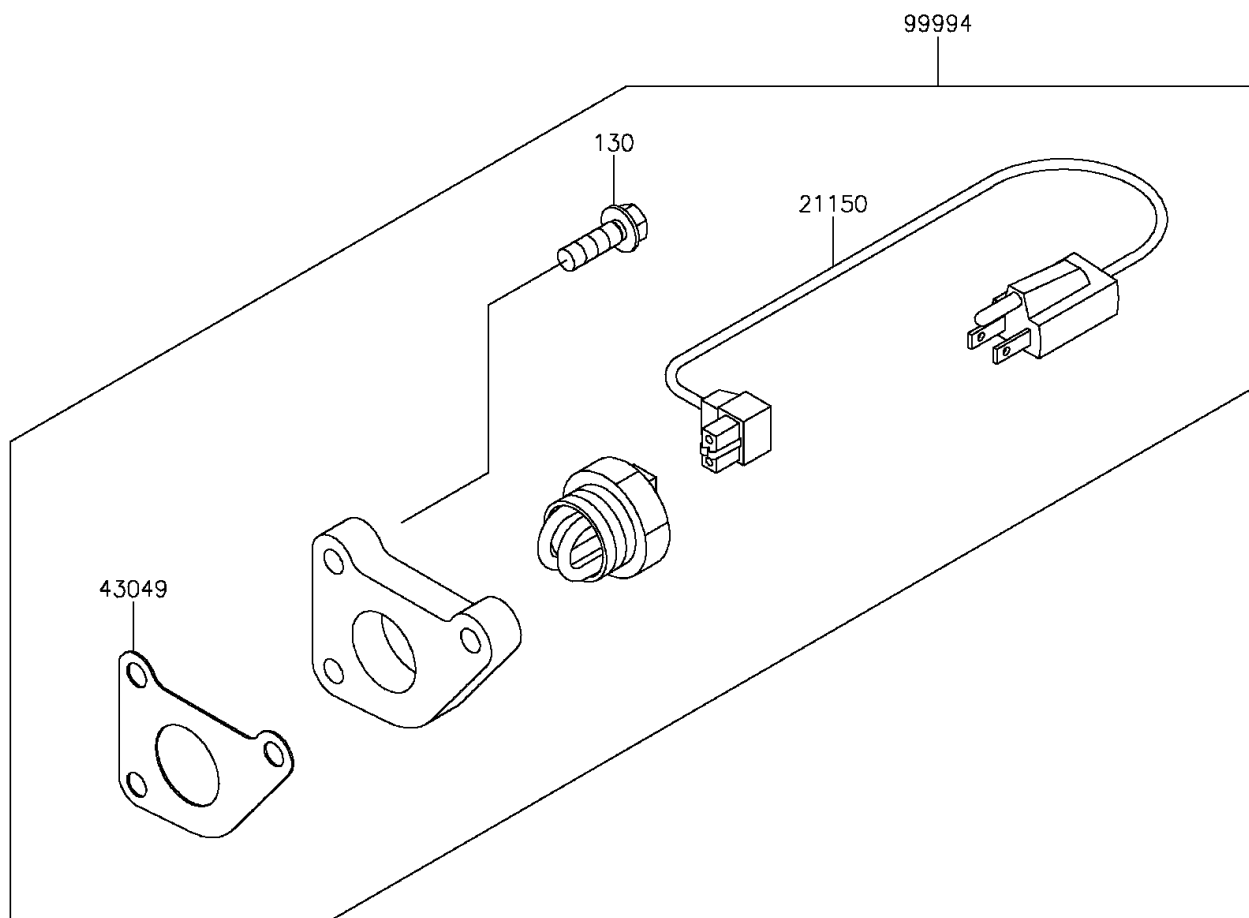

2016 MULE PRO-DX™ DIESEL

PARTS DIAGRAM

Accessory

F2910

2016 MULE PRO-DX™ DIESEL

PARTS LIST

Accessory

ITEM NAME

PART NUMBER

QUANTITY
