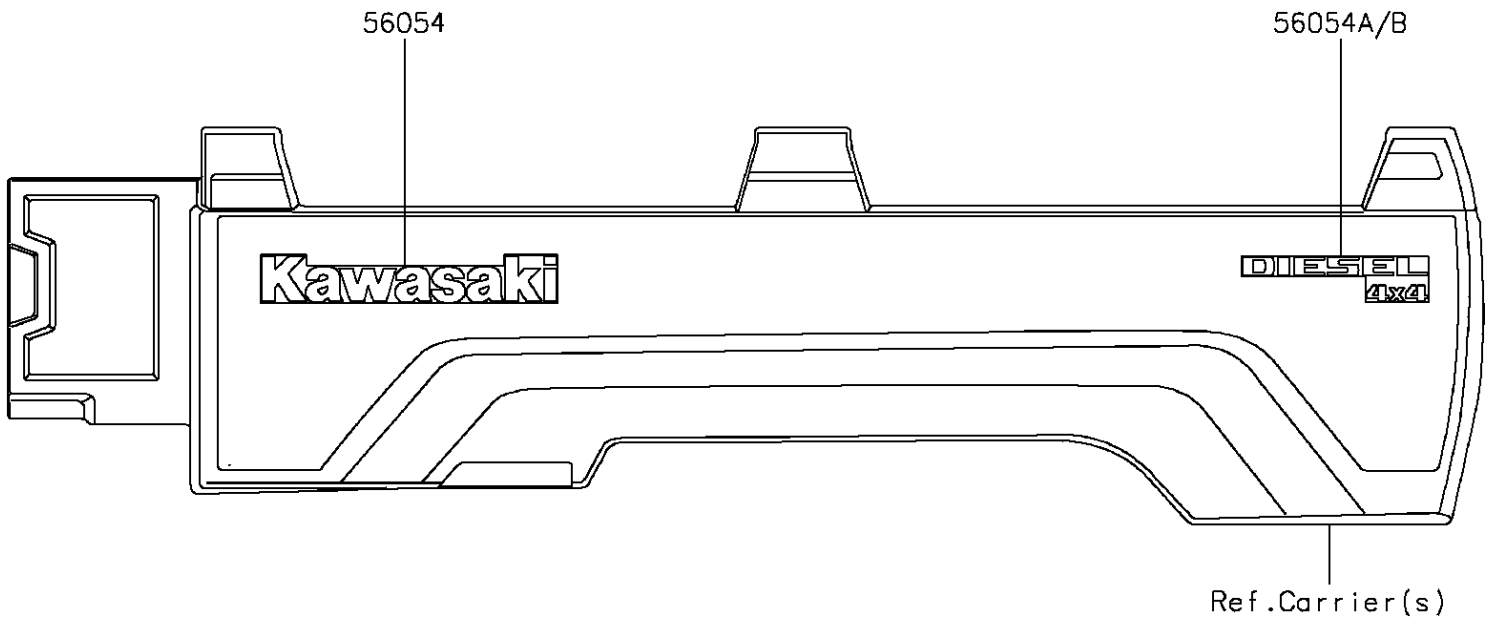

2016 MULE PRO-DX™ DIESEL

PARTS DIAGRAM

Decals

F2861

2016 MULE PRO-DX™ DIESEL

PARTS LIST

Decals

ITEM NAME

PART NUMBER

QUANTITY
