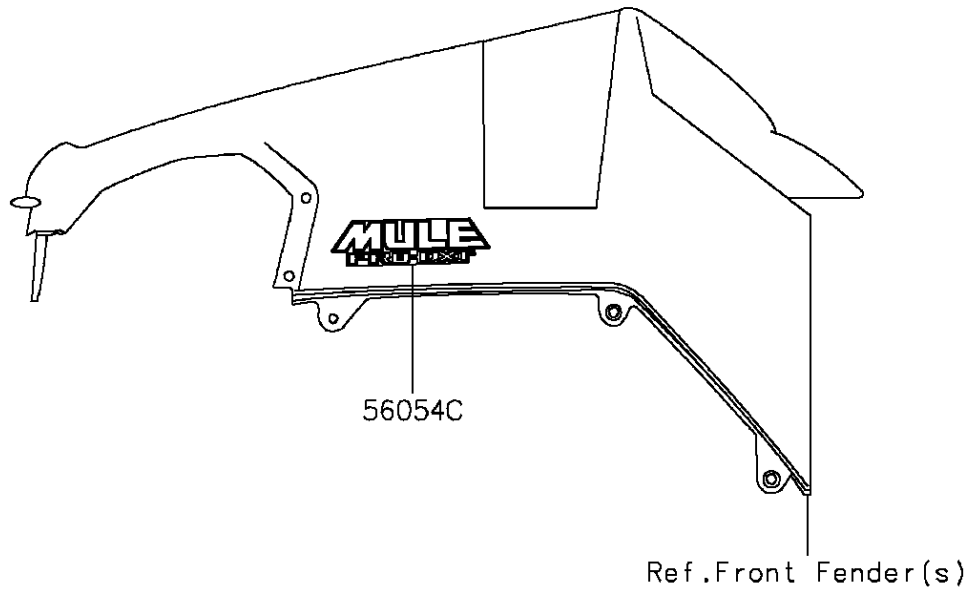

2016 MULE PRO-DX™ DIESEL

PARTS DIAGRAM

Decals

F2861

2016 MULE PRO-DX™ DIESEL

PARTS LIST

Decals

ITEM NAME

PART NUMBER

QUANTITY
