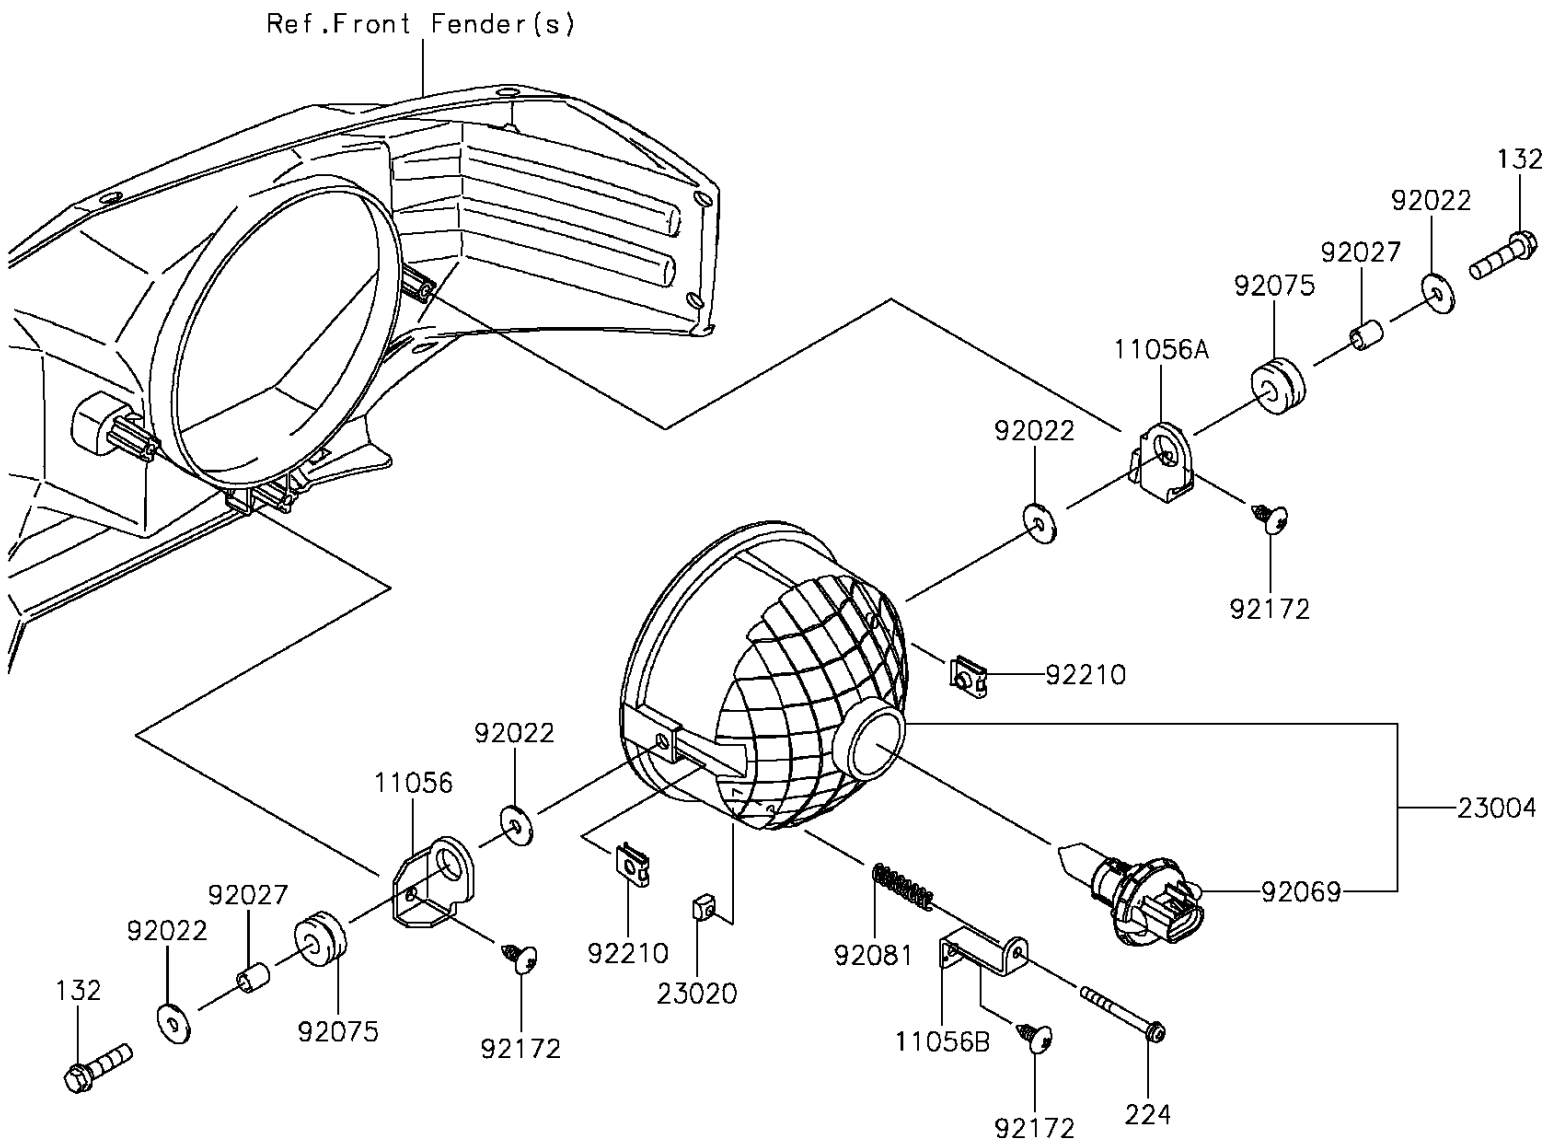

2016 MULE PRO-DX™ DIESEL

PARTS DIAGRAM

Headlight(s)

F2710

2016 MULE PRO-DX™ DIESEL

PARTS LIST

Headlight(s)

ITEM NAME

PART NUMBER

QUANTITY
