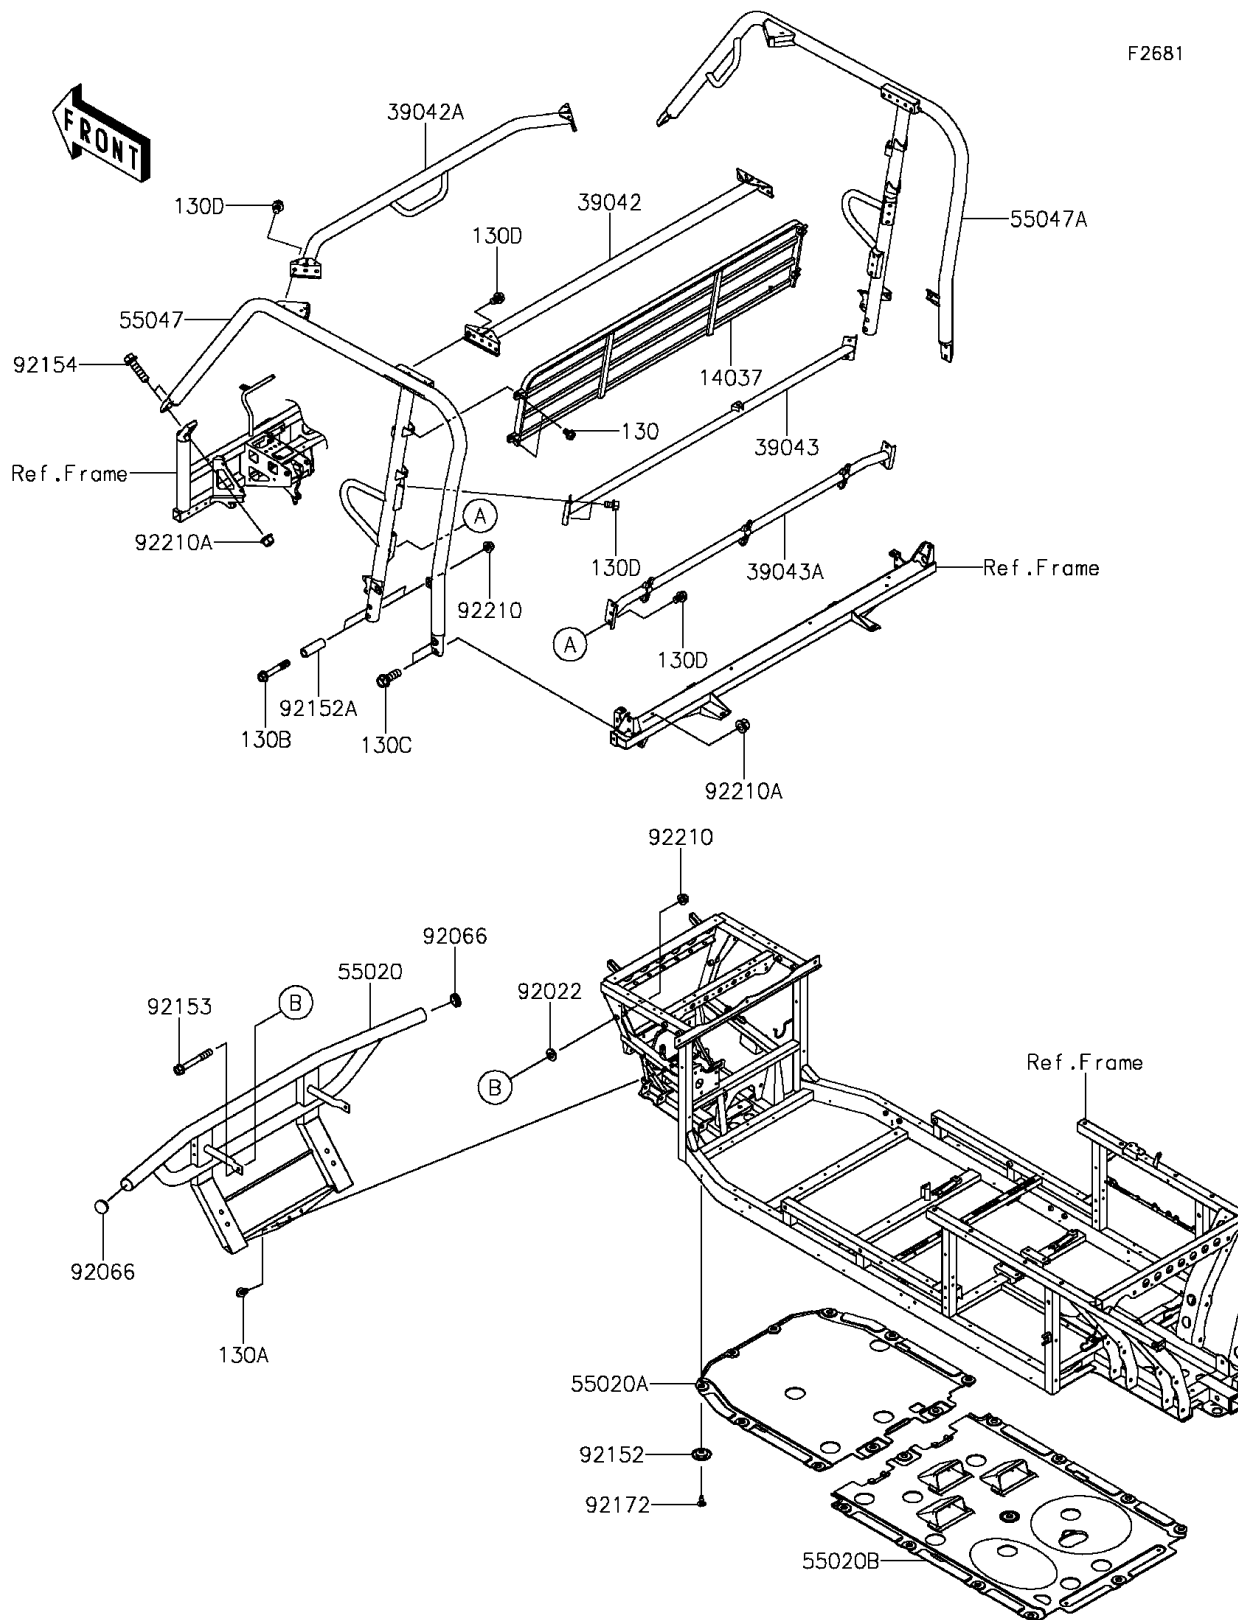

2016 MULE PRO-DX™ DIESEL

PARTS DIAGRAM

Guards/Cab Frame

2016 MULE PRO-DX™ DIESEL

PARTS LIST

Guards/Cab Frame

ITEM NAME	PART NUMBER	QUANTITY
-----------	-------------	----------
