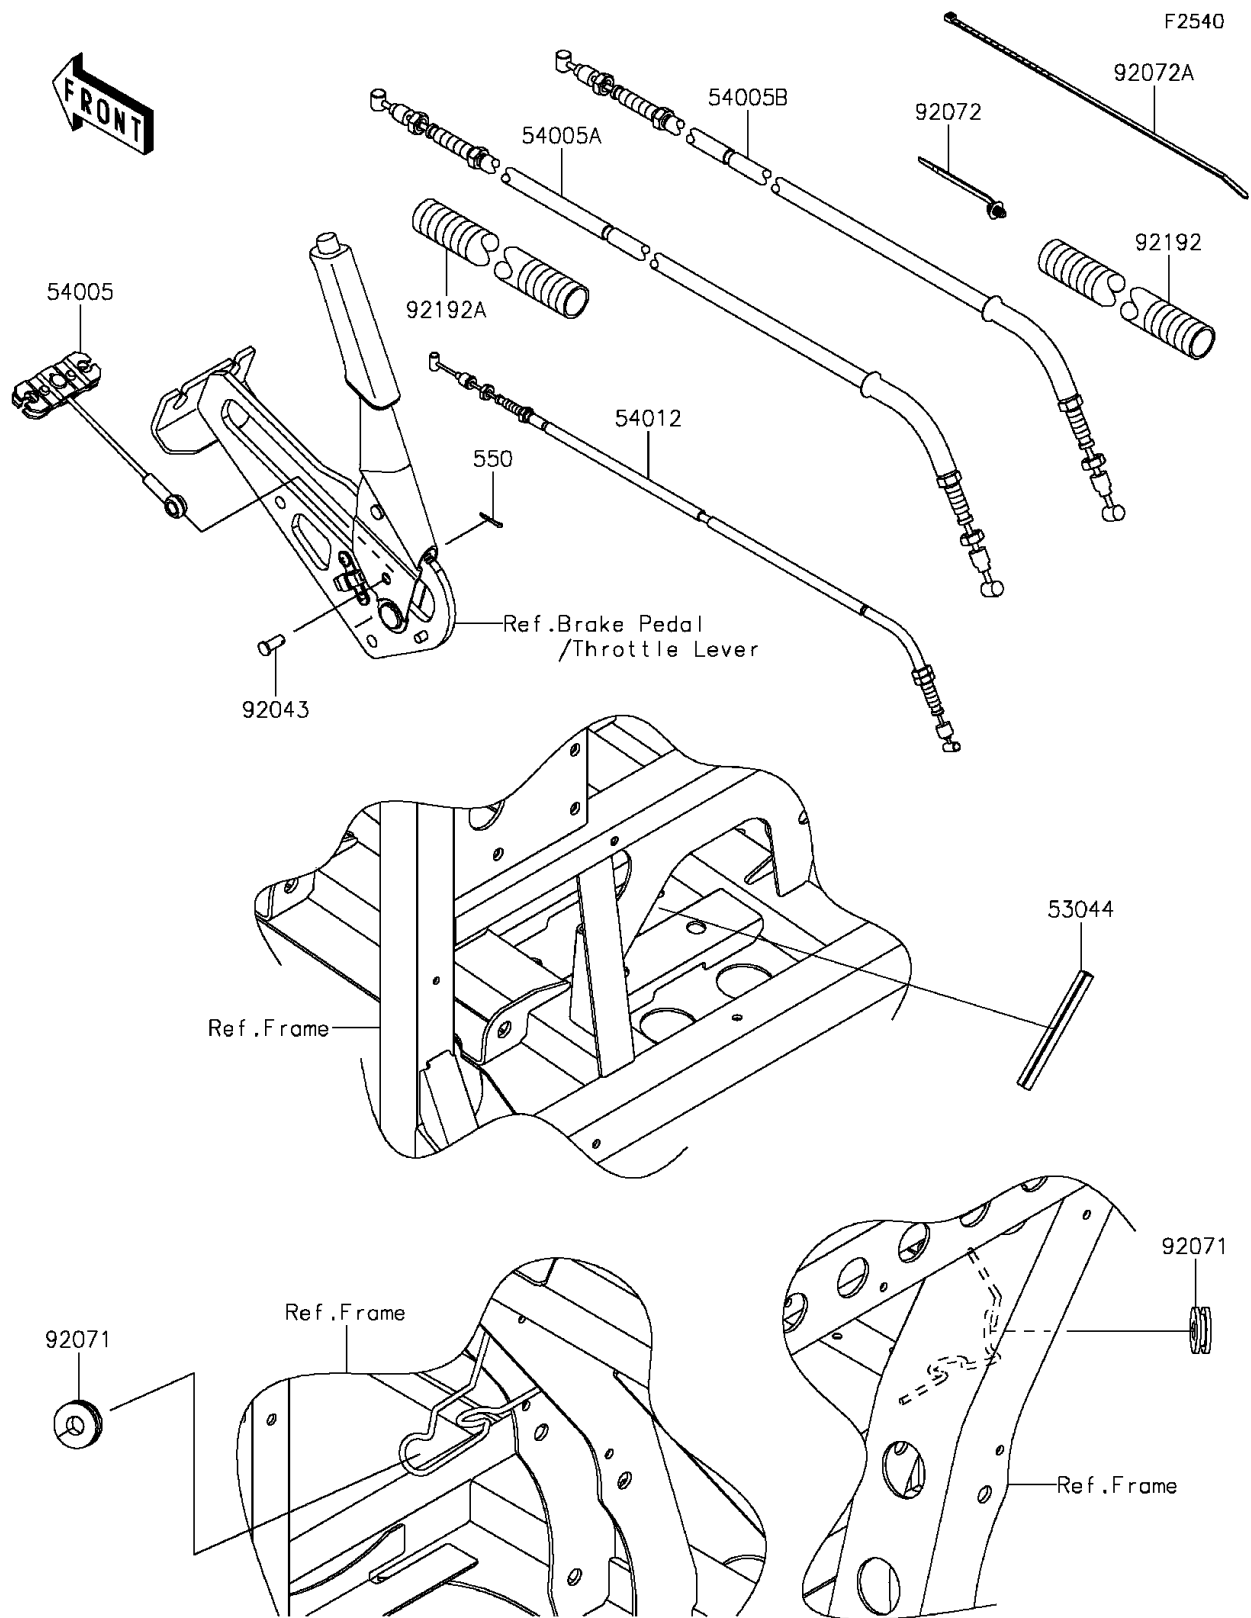

2016 MULE PRO-DX™ DIESEL

PARTS DIAGRAM

Cables

2016 MULE PRO-DX™ DIESEL

PARTS LIST

Cables

ITEM NAME

PART NUMBER

QUANTITY
