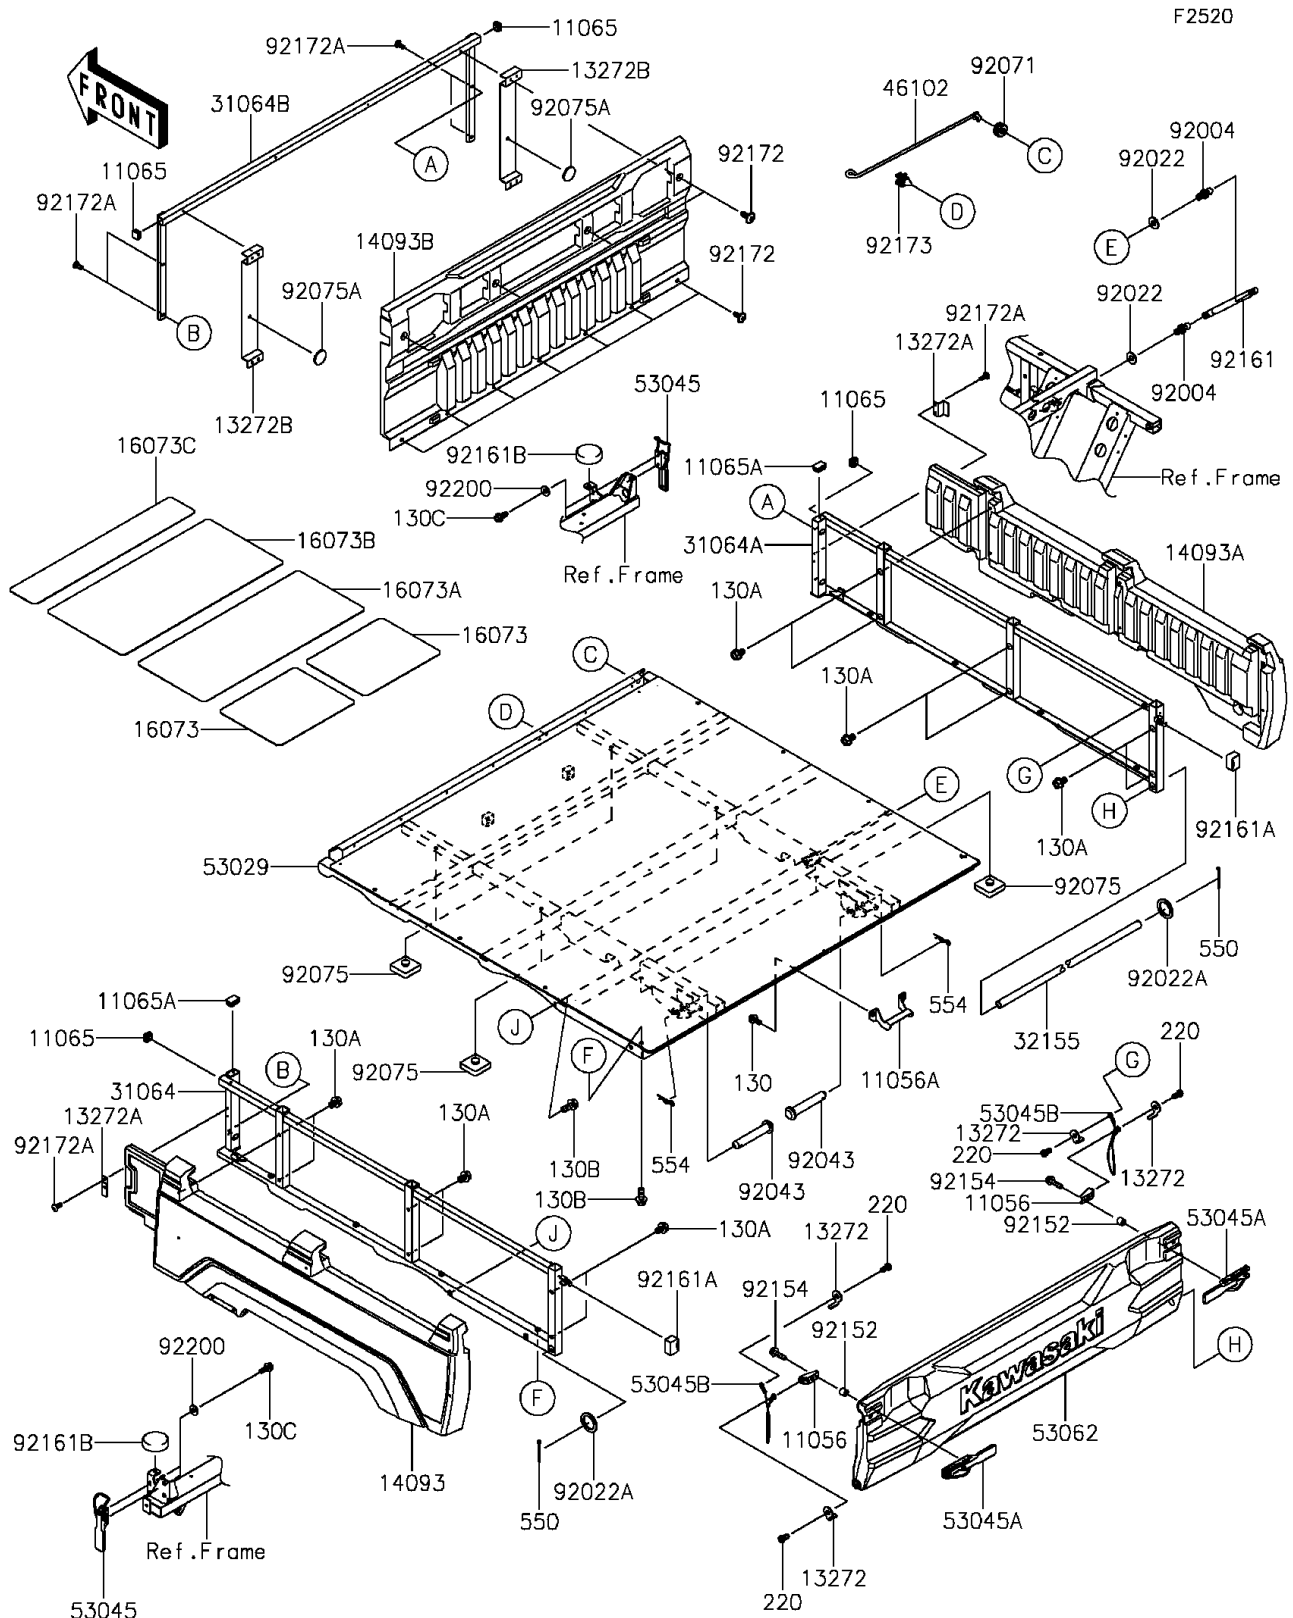

2016 MULE PRO-DX™ DIESEL

PARTS DIAGRAM

Carrier(s)

2016 MULE PRO-DX™ DIESEL

PARTS LIST

Carrier(s)

ITEM NAME

PART NUMBER

QUANTITY
