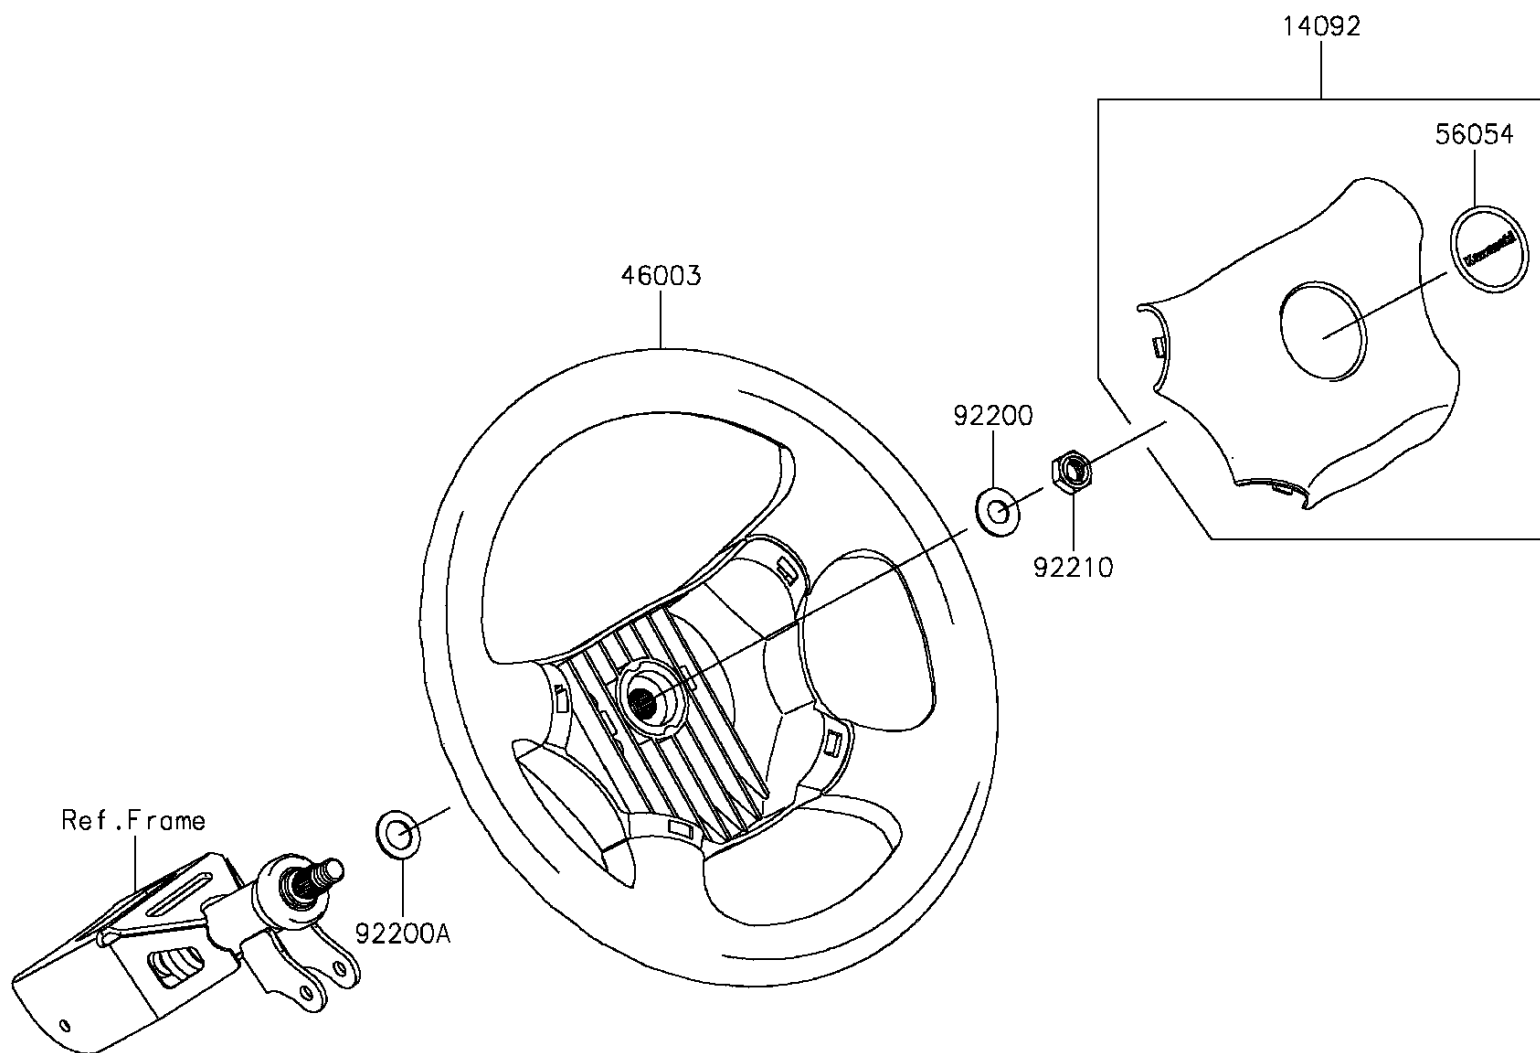

2016 MULE PRO-DX™ DIESEL

PARTS DIAGRAM

Steering Wheel

F2311

2016 MULE PRO-DX™ DIESEL

PARTS LIST

Steering Wheel

ITEM NAME	PART NUMBER	QUANTITY
-----------	-------------	----------
