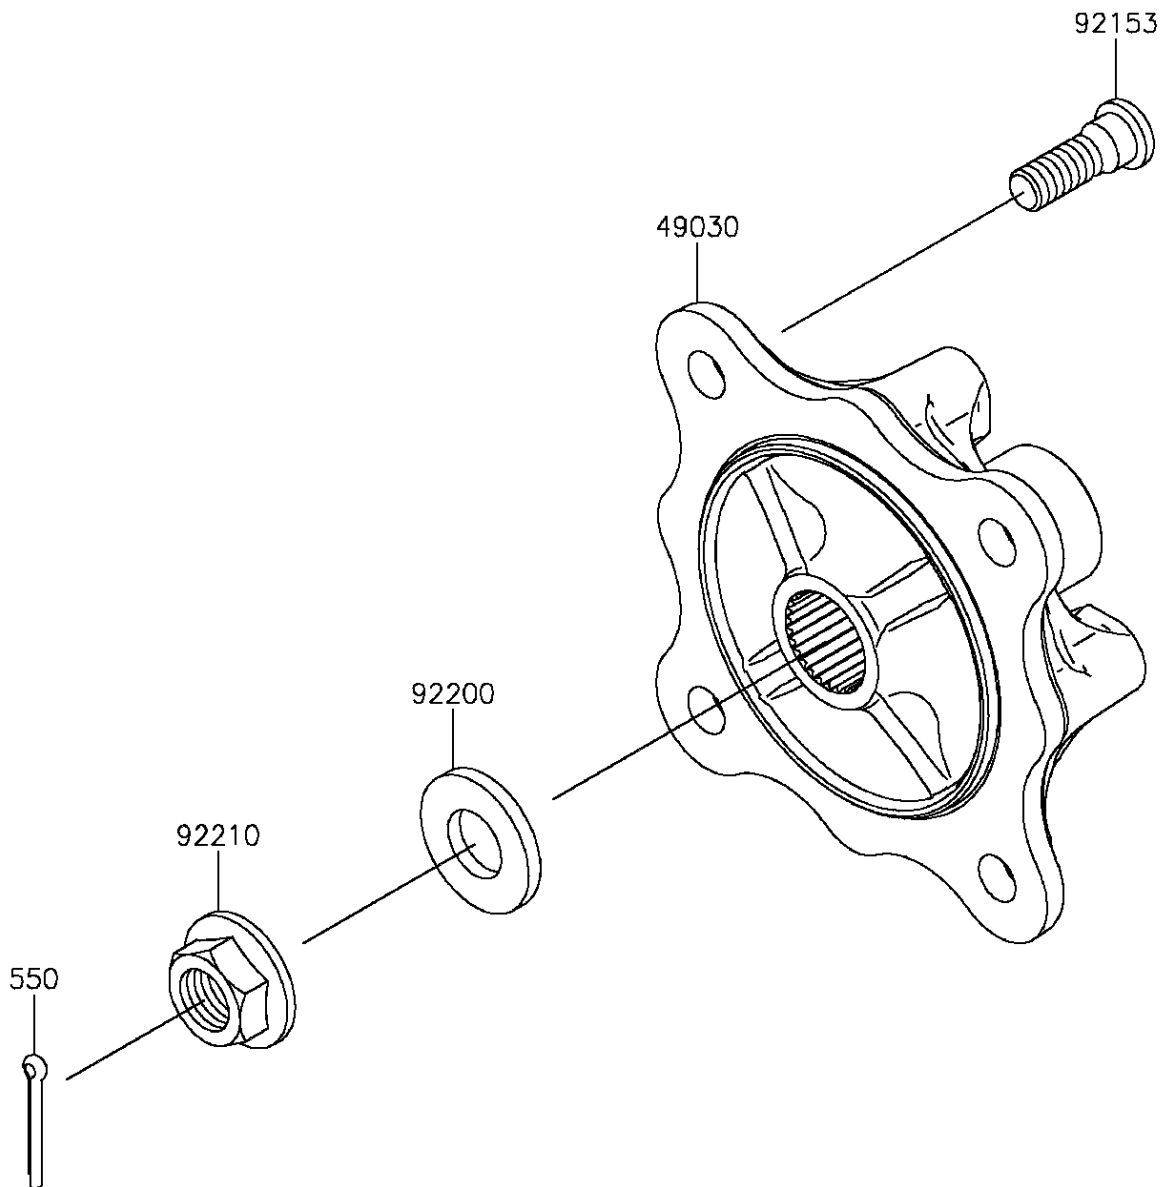

2016 MULE PRO-DX™ DIESEL

PARTS DIAGRAM

Rear Hubs/Brakes

F2240

2016 MULE PRO-DX™ DIESEL

PARTS LIST

Rear Hubs/Brakes

ITEM NAME	PART NUMBER	QUANTITY
-----------	-------------	----------
