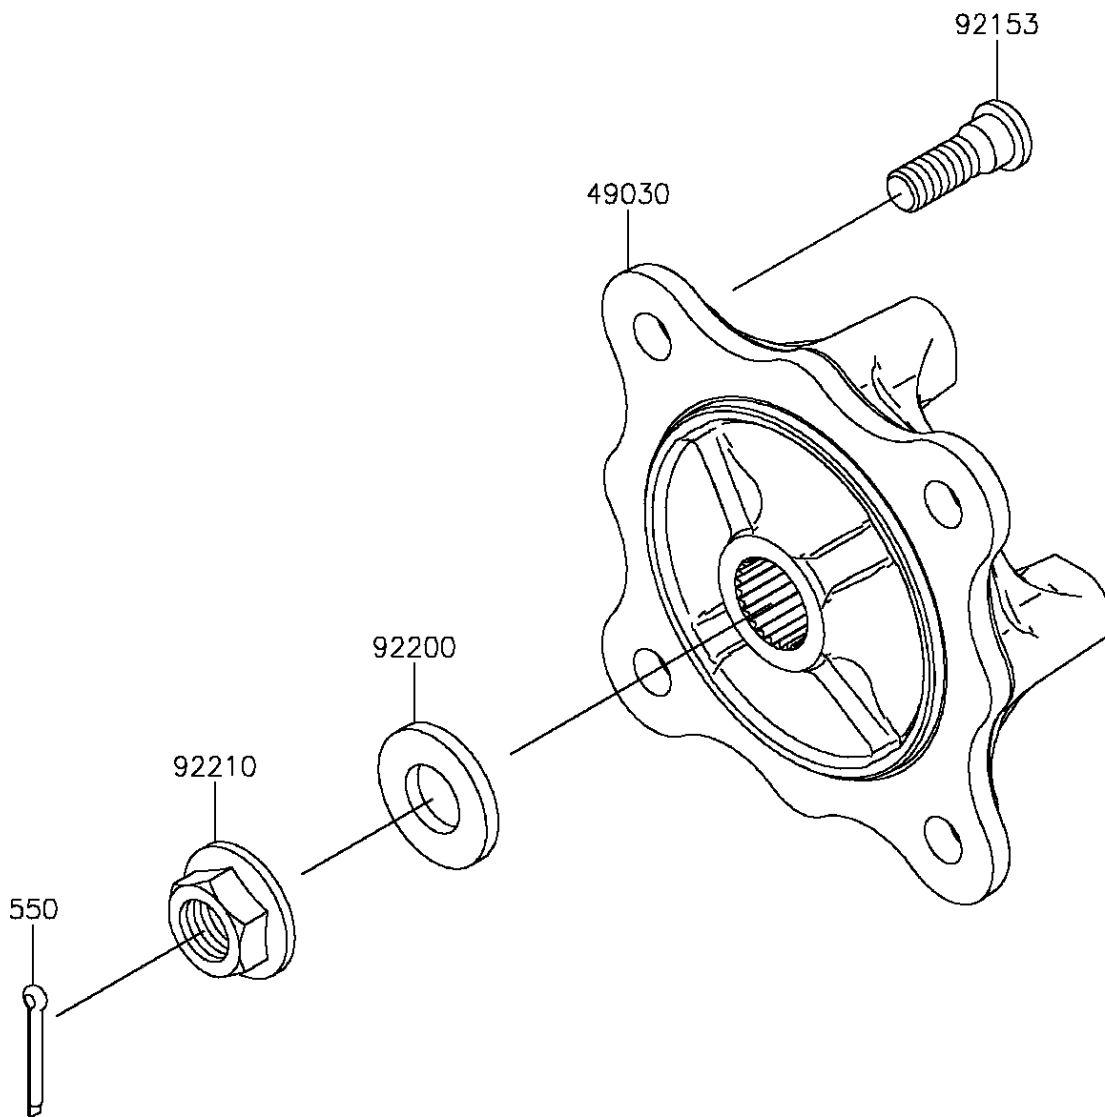

2016 MULE PRO-DX™ DIESEL

PARTS DIAGRAM

Front Hubs/Brakes

F2230

2016 MULE PRO-DX™ DIESEL

PARTS LIST

Front Hubs/Brakes

ITEM NAME	PART NUMBER	QUANTITY
-----------	-------------	----------
