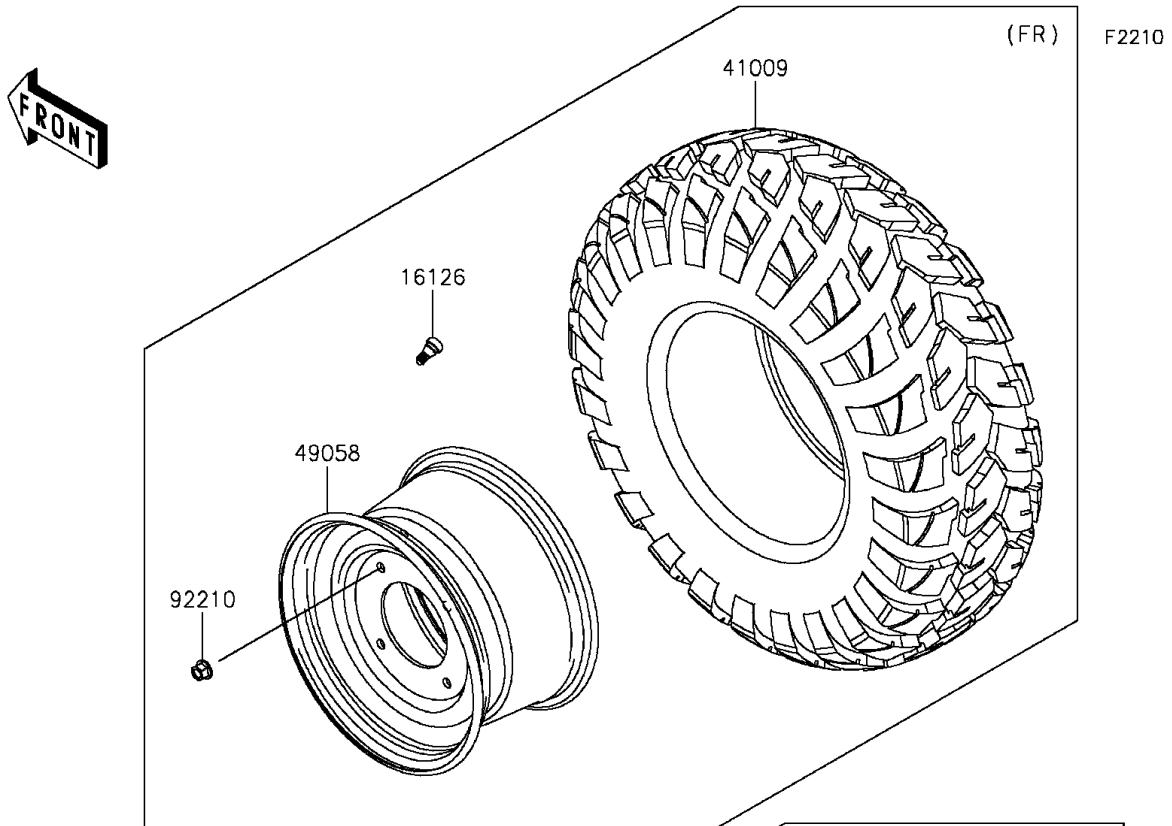

2016 MULE PRO-DX™ DIESEL

PARTS DIAGRAM

Wheels/Tires

2016 MULE PRO-DX™ DIESEL

PARTS LIST

Wheels/Tires

ITEM NAME	PART NUMBER	QUANTITY
-----------	-------------	----------
