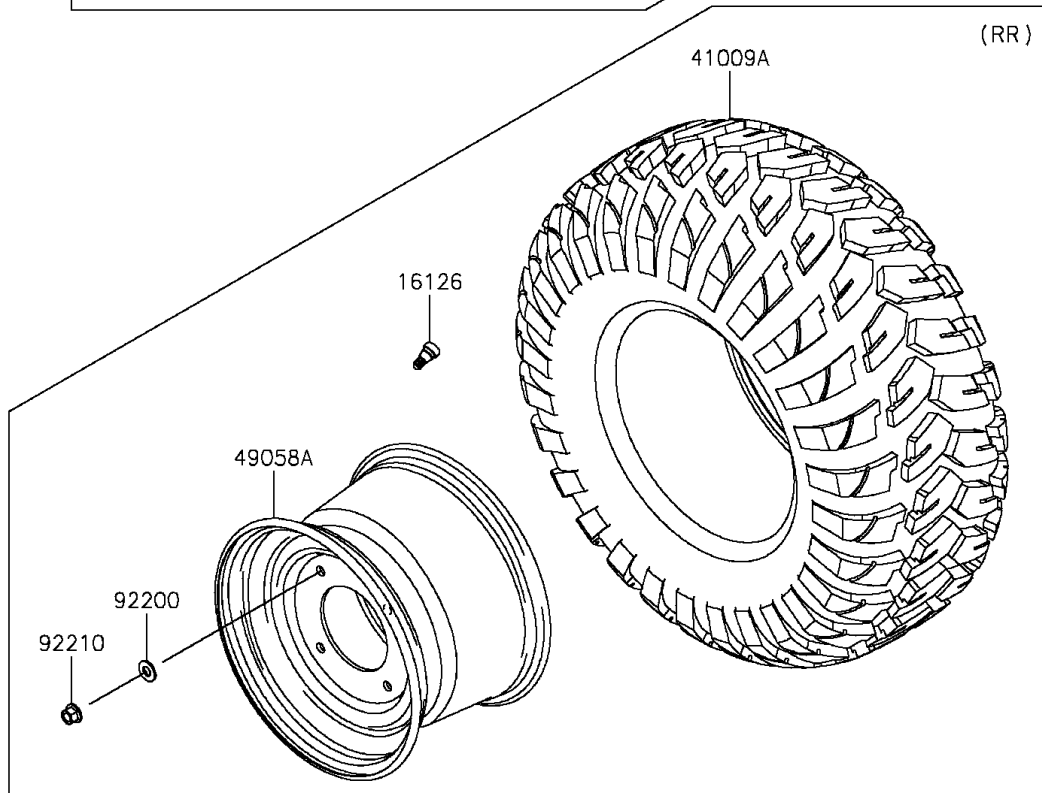

2016 MULE PRO-DX™ DIESEL

PARTS DIAGRAM

Wheels/Tires

2016 MULE PRO-DX™ DIESEL

PARTS LIST

Wheels/Tires

ITEM NAME	PART NUMBER	QUANTITY
-----------	-------------	----------
