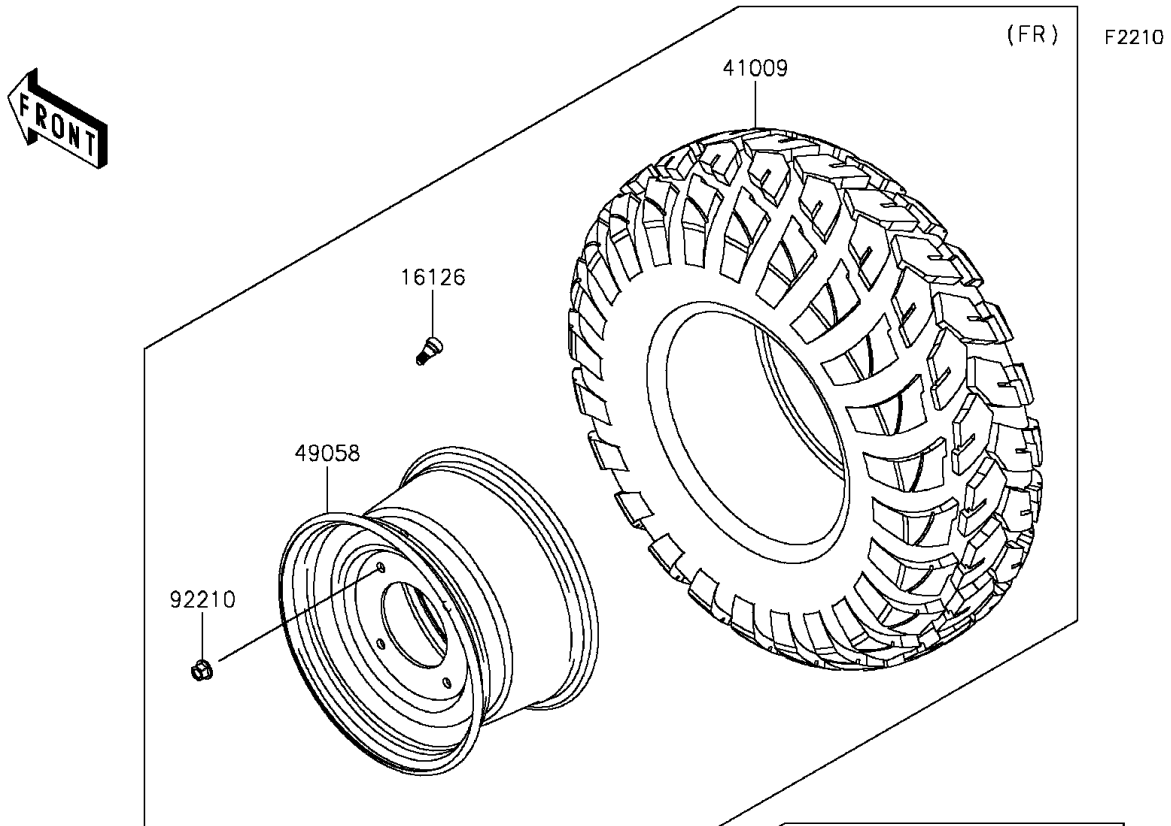

2016 MULE PRO-DX™ DIESEL

PARTS DIAGRAM

Wheels/Tires

2016 MULE PRO-DX™ DIESEL

PARTS LIST

Wheels/Tires

ITEM NAME	PART NUMBER	QUANTITY
-----------	-------------	----------
