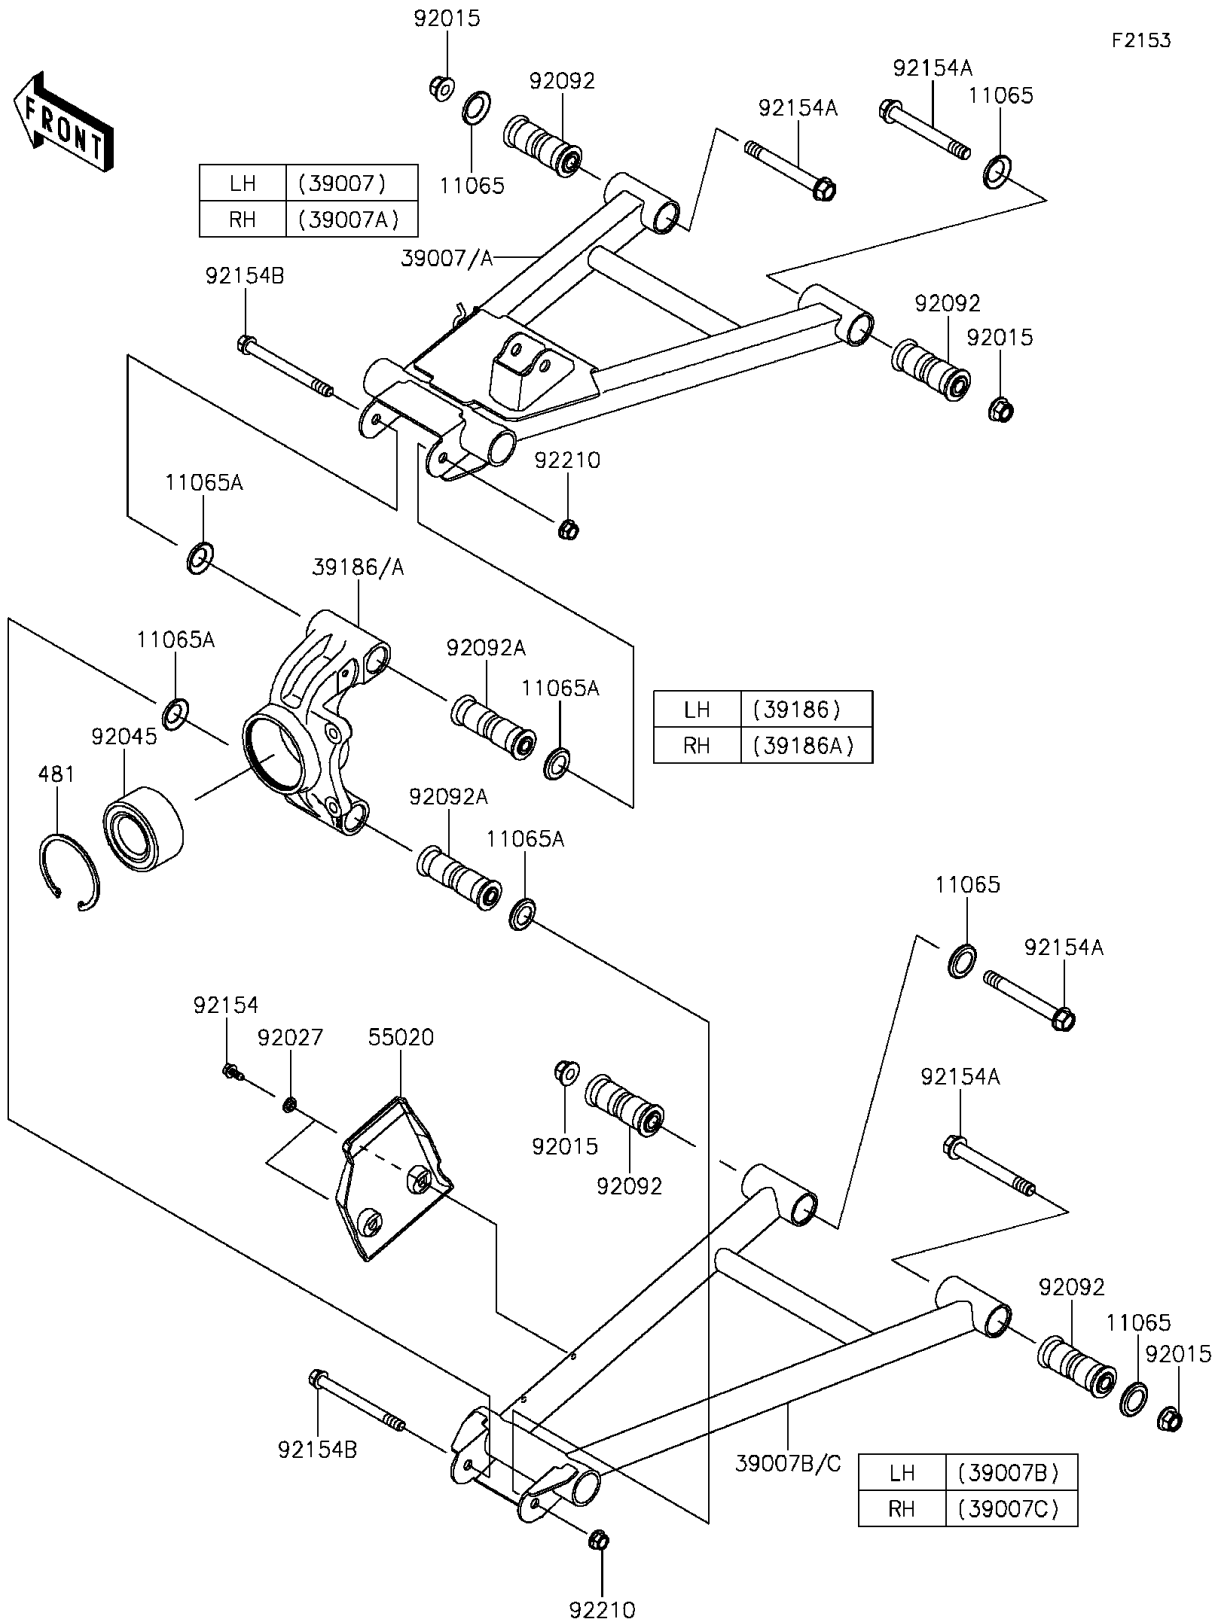

2016 MULE PRO-DX™ DIESEL

PARTS DIAGRAM

Rear Suspension

2016 MULE PRO-DX™ DIESEL

PARTS LIST

Rear Suspension

ITEM NAME	PART NUMBER	QUANTITY
-----------	-------------	----------
