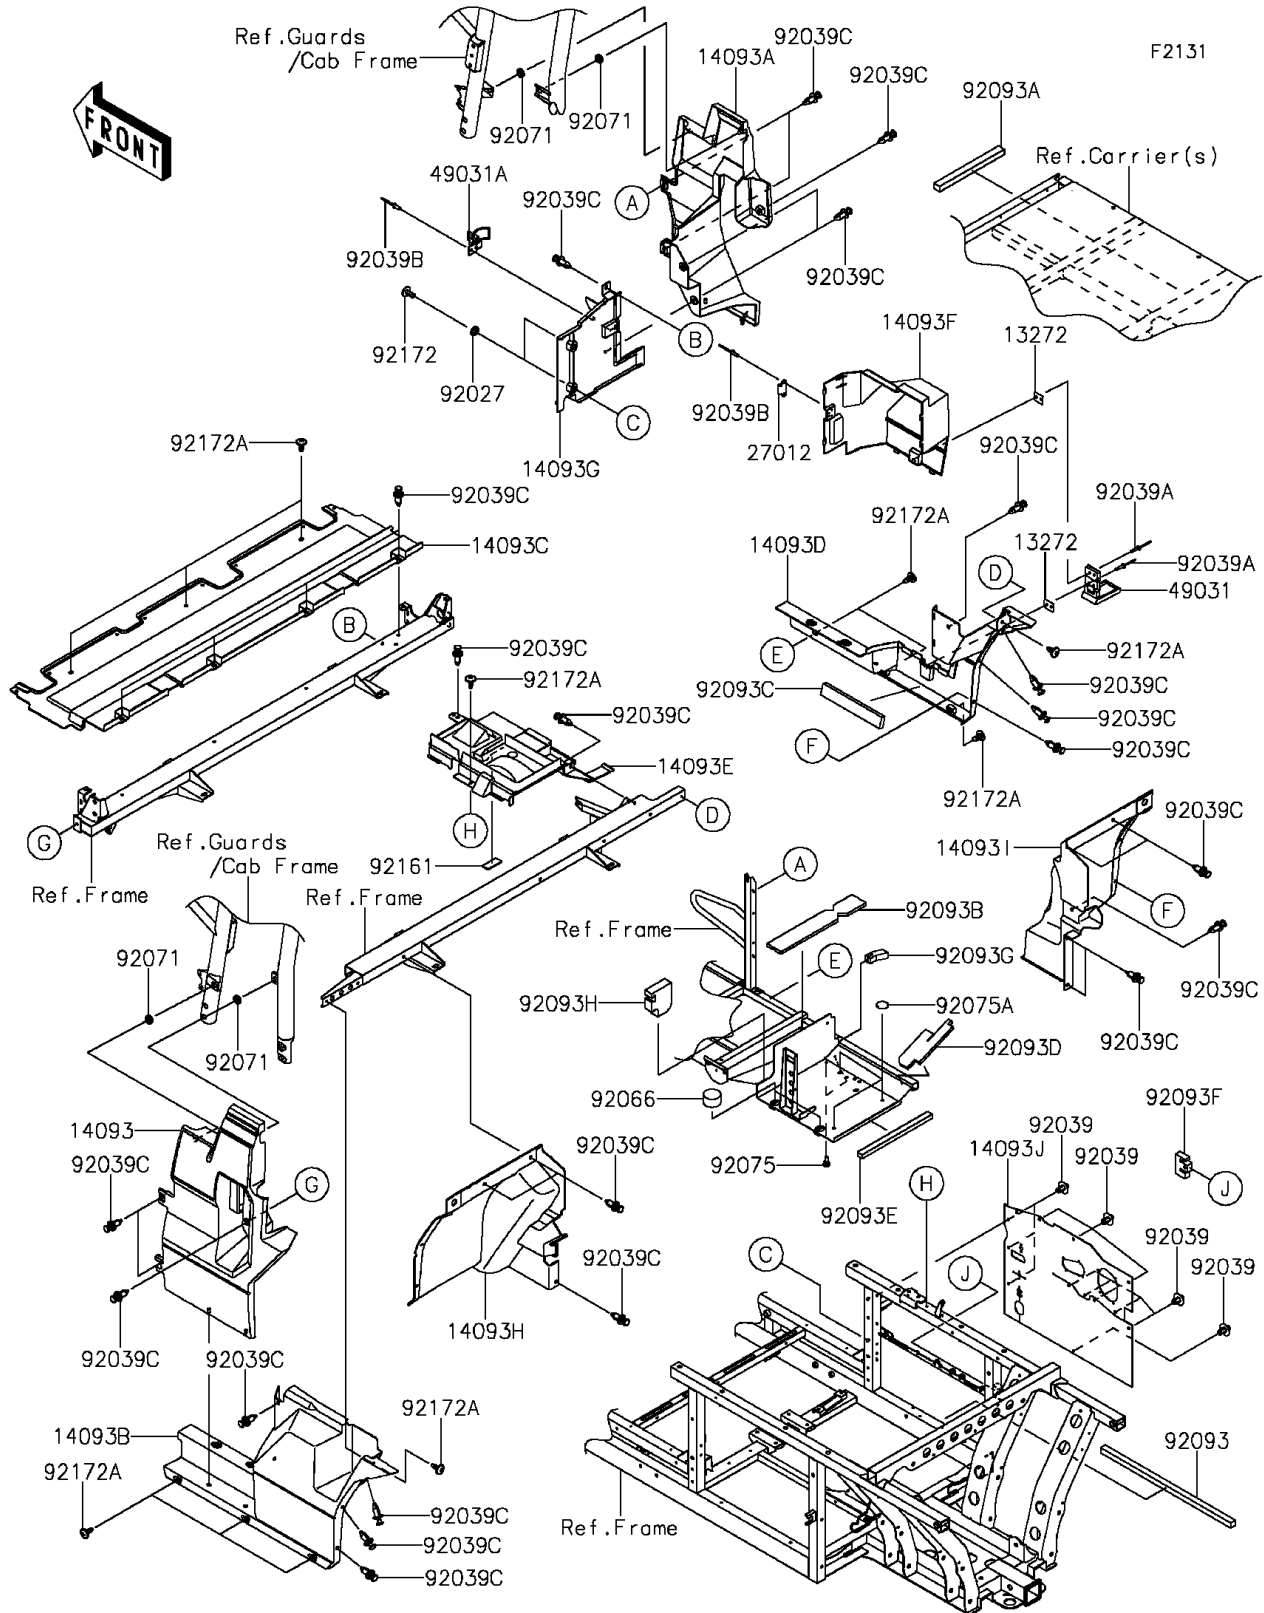

2016 MULE PRO-DX™ DIESEL

PARTS DIAGRAM Frame Fittings(Rear)

2016 MULE PRO-DX™ DIESEL

PARTS LIST

Frame Fittings(Rear)

ITEM NAME	PART NUMBER	QUANTITY
-----------	-------------	----------
