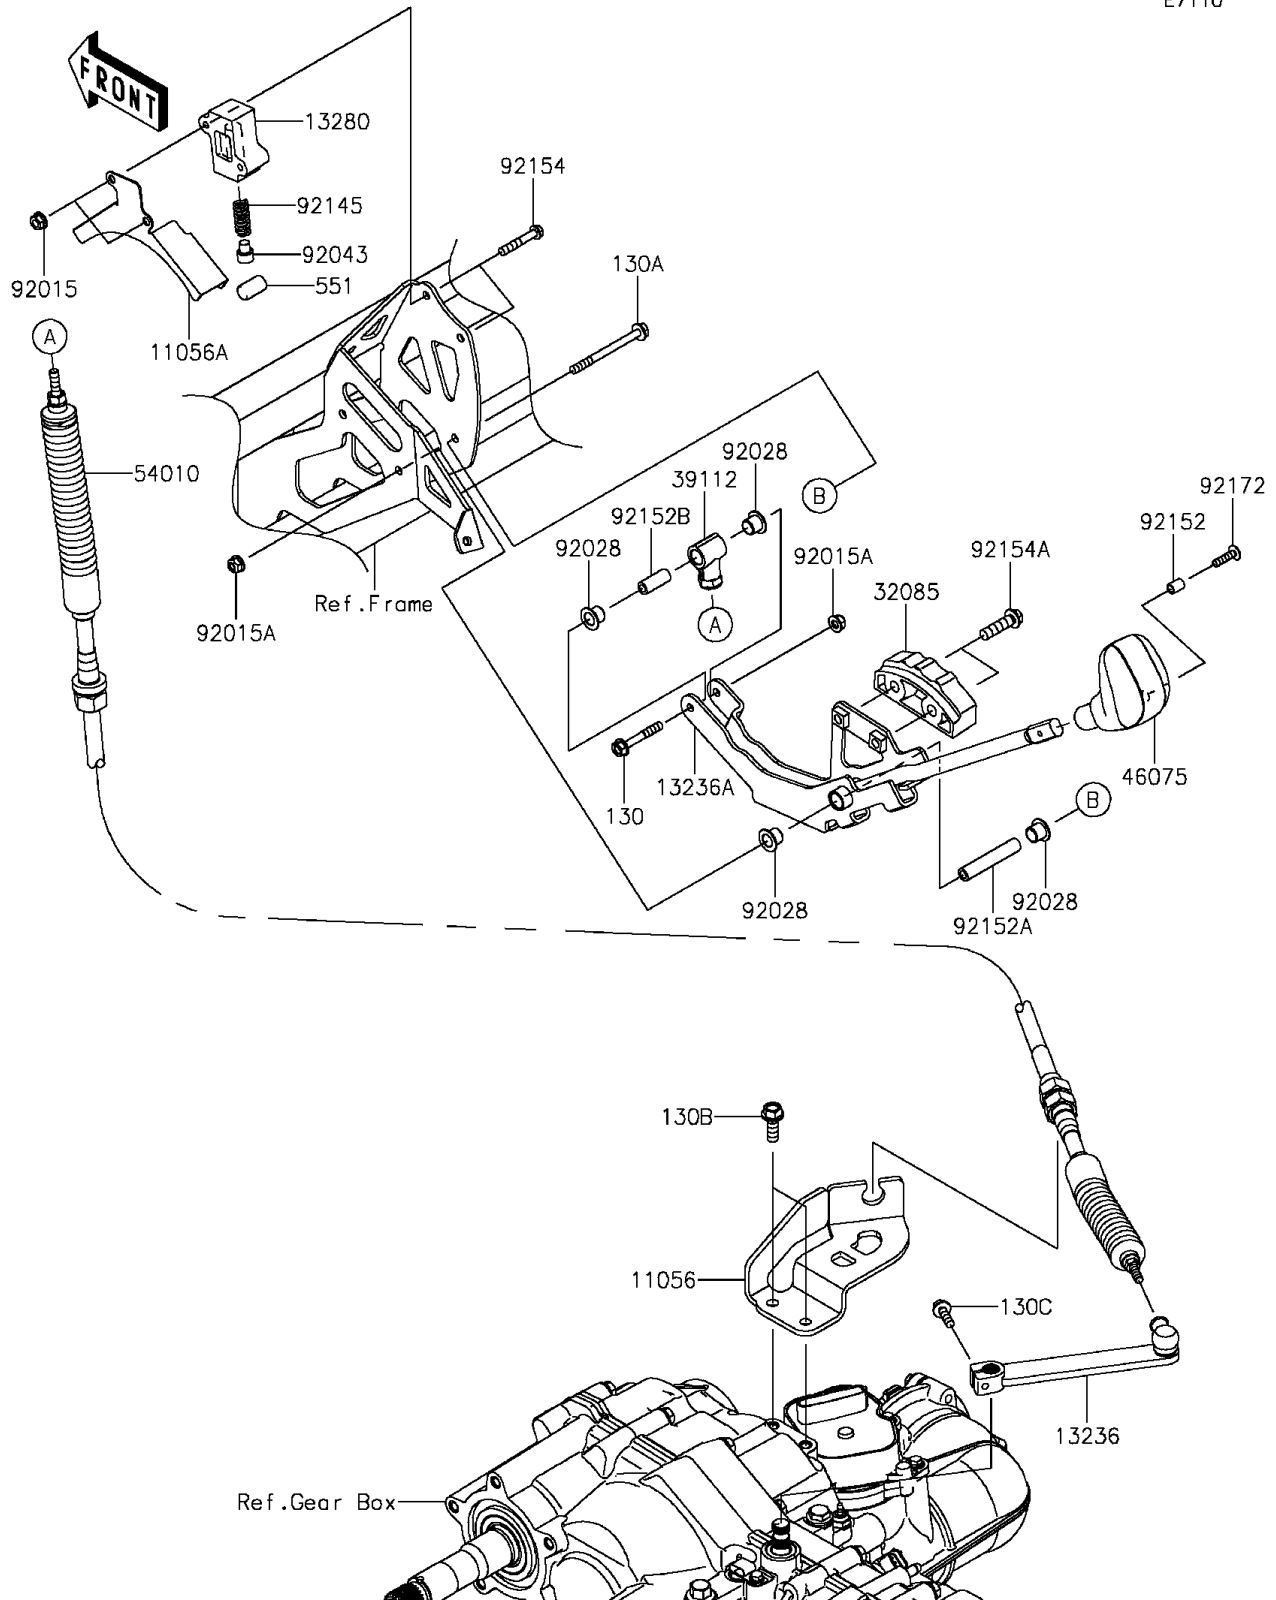

2016 MULE PRO-DX™ DIESEL

PARTS DIAGRAM

Control

E7110

2016 MULE PRO-DX™ DIESEL

PARTS LIST

Control

ITEM NAME

PART NUMBER

QUANTITY
