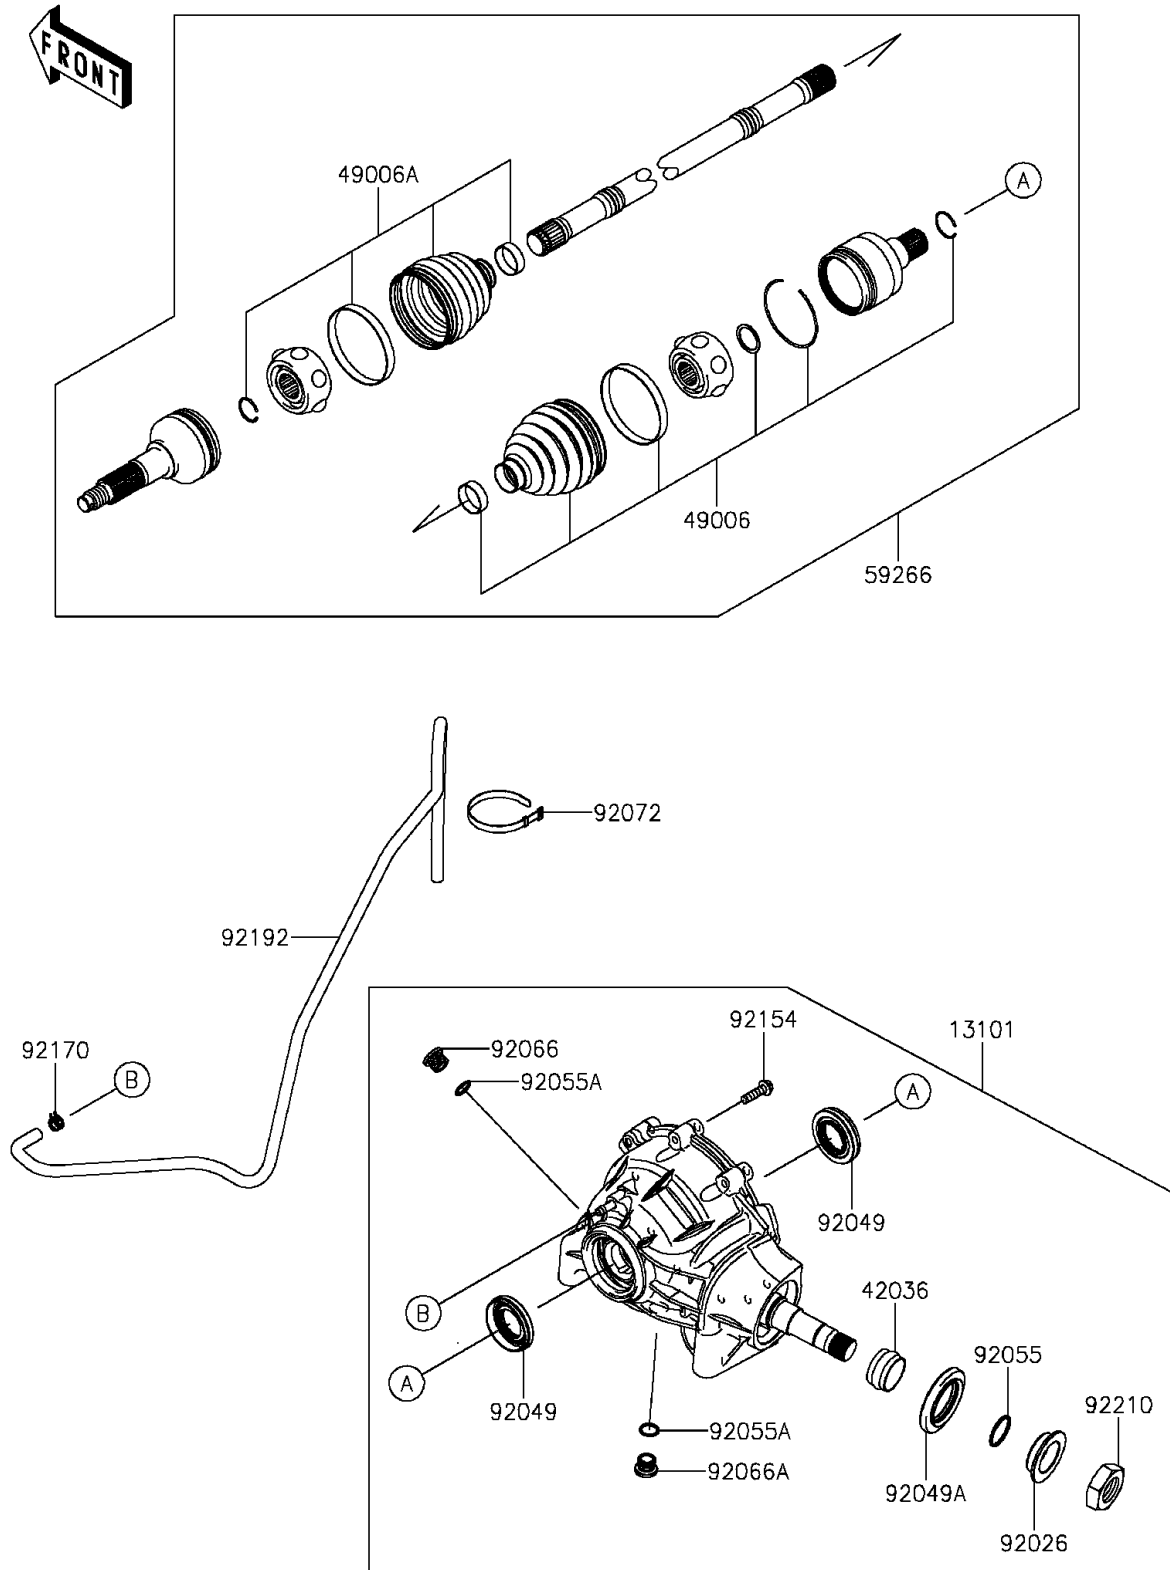

2016 MULE PRO-DX™ DIESEL

PARTS DIAGRAM

Drive Shaft-Front

E3136

2016 MULE PRO-DX™ DIESEL

PARTS LIST

Drive Shaft-Front

ITEM NAME	PART NUMBER	QUANTITY
-----------	-------------	----------
