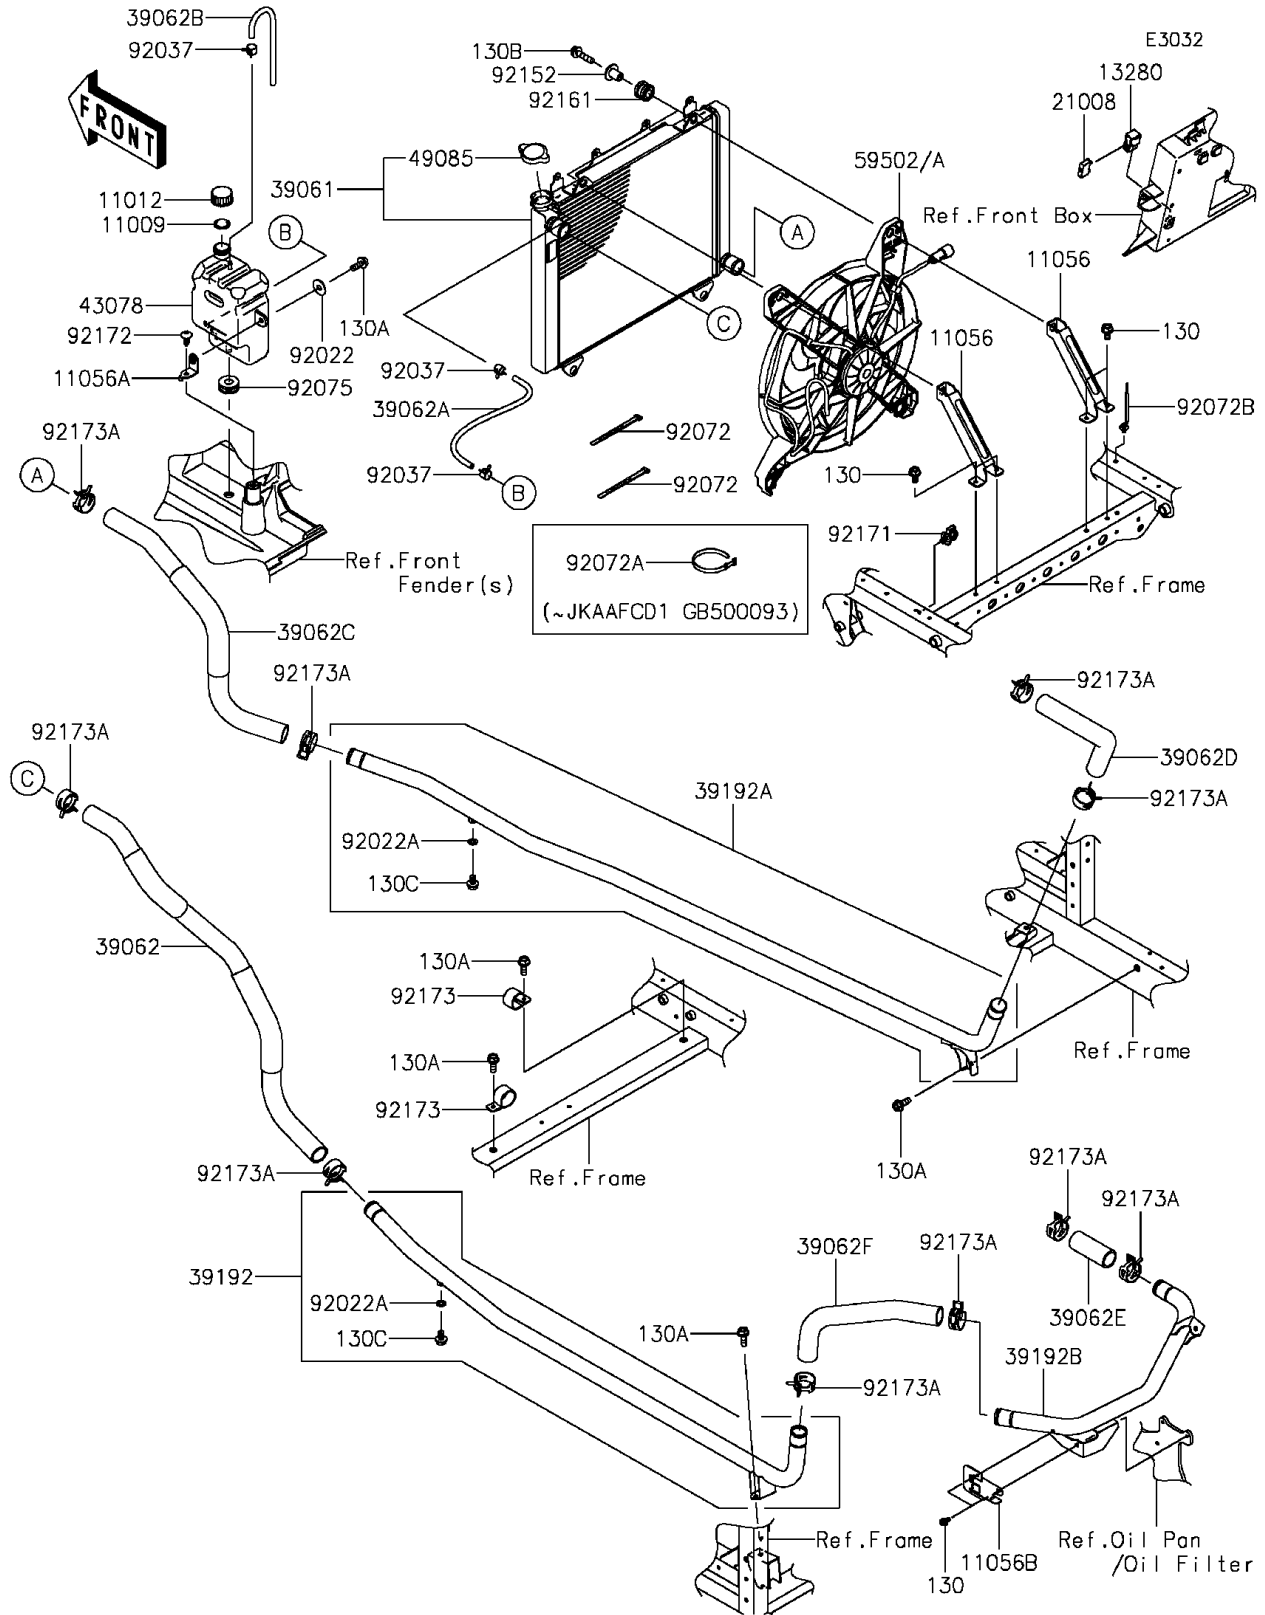

2016 MULE PRO-DX™ DIESEL

PARTS DIAGRAM

Radiator

2016 MULE PRO-DX™ DIESEL

PARTS LIST

Radiator

ITEM NAME

PART NUMBER

QUANTITY
