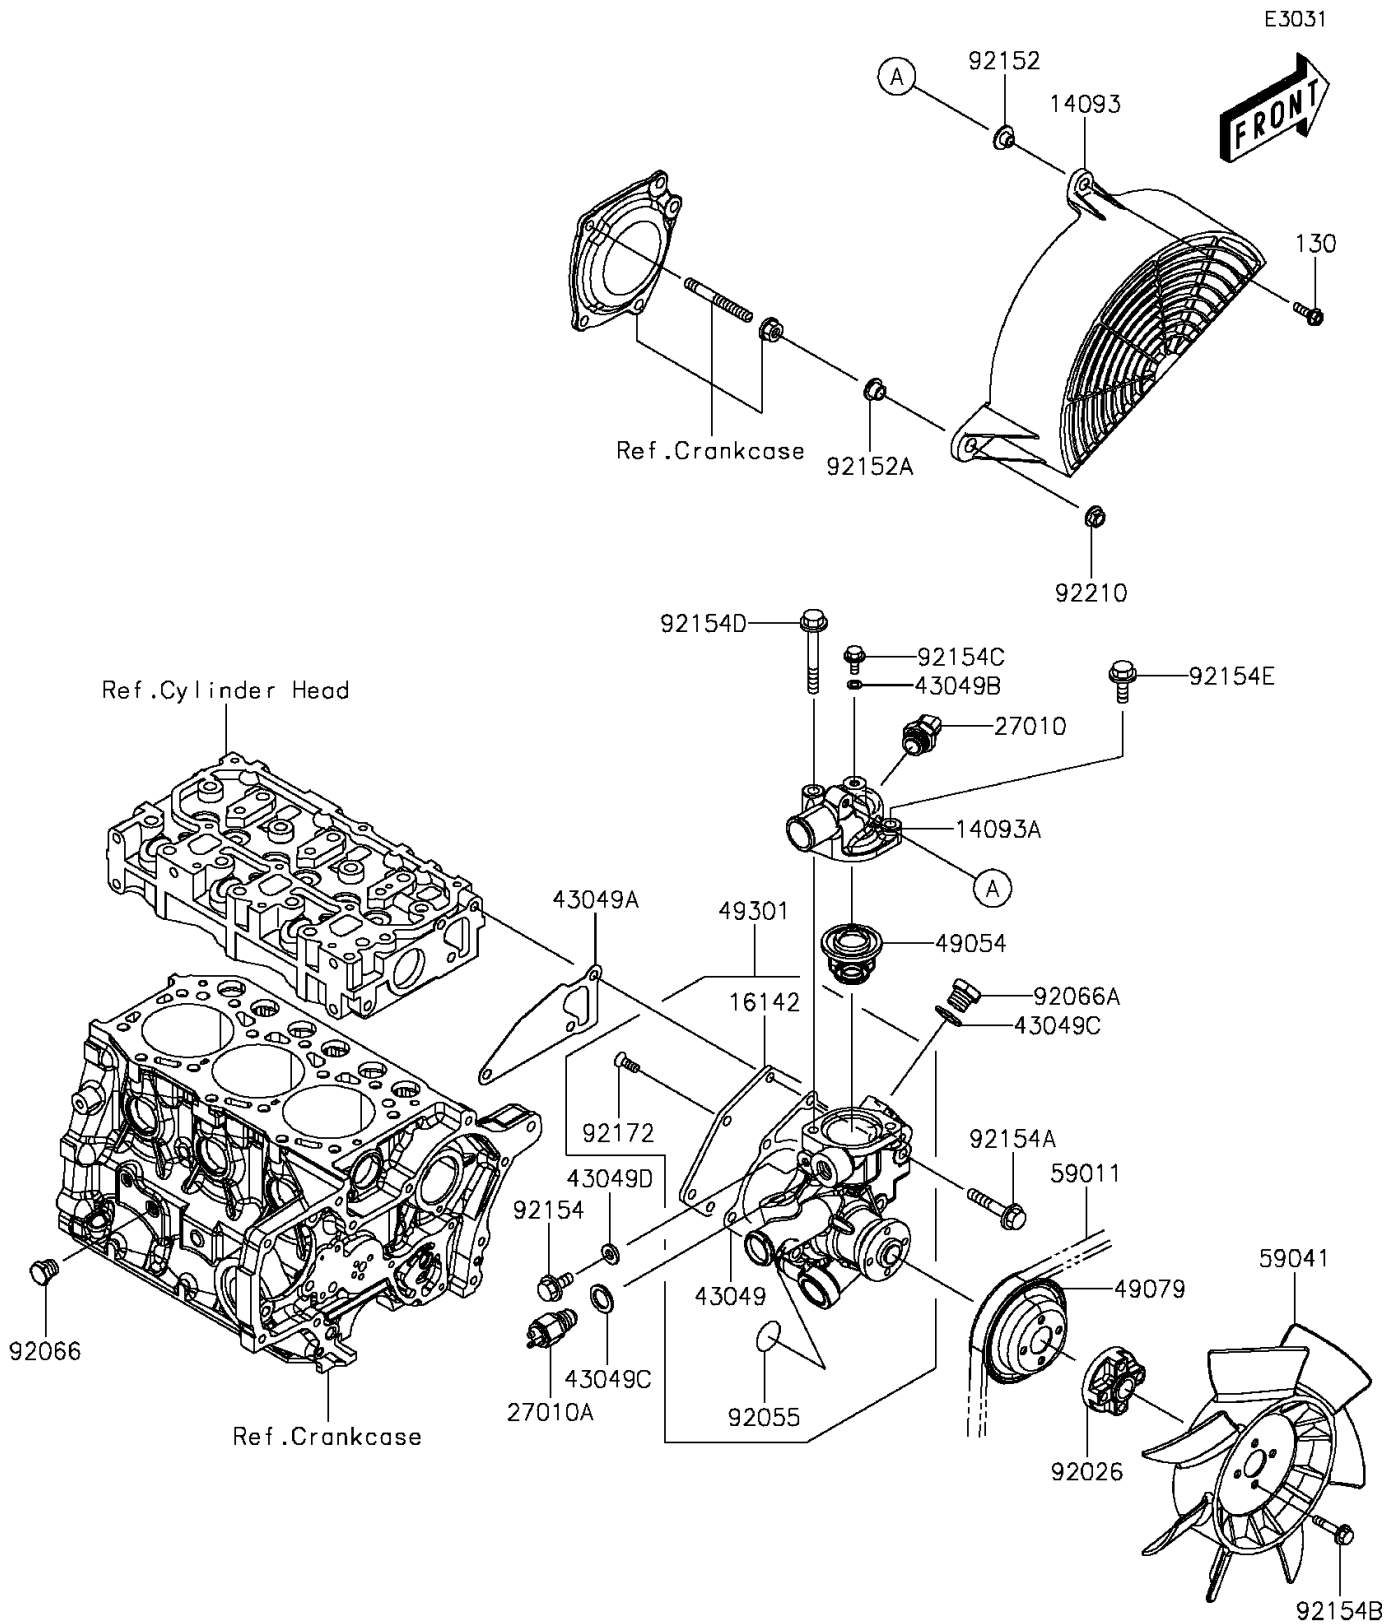

2016 MULE PRO-DX™ DIESEL

PARTS DIAGRAM

Water Pump

2016 MULE PRO-DX™ DIESEL

PARTS LIST

Water Pump

ITEM NAME	PART NUMBER	QUANTITY
-----------	-------------	----------
