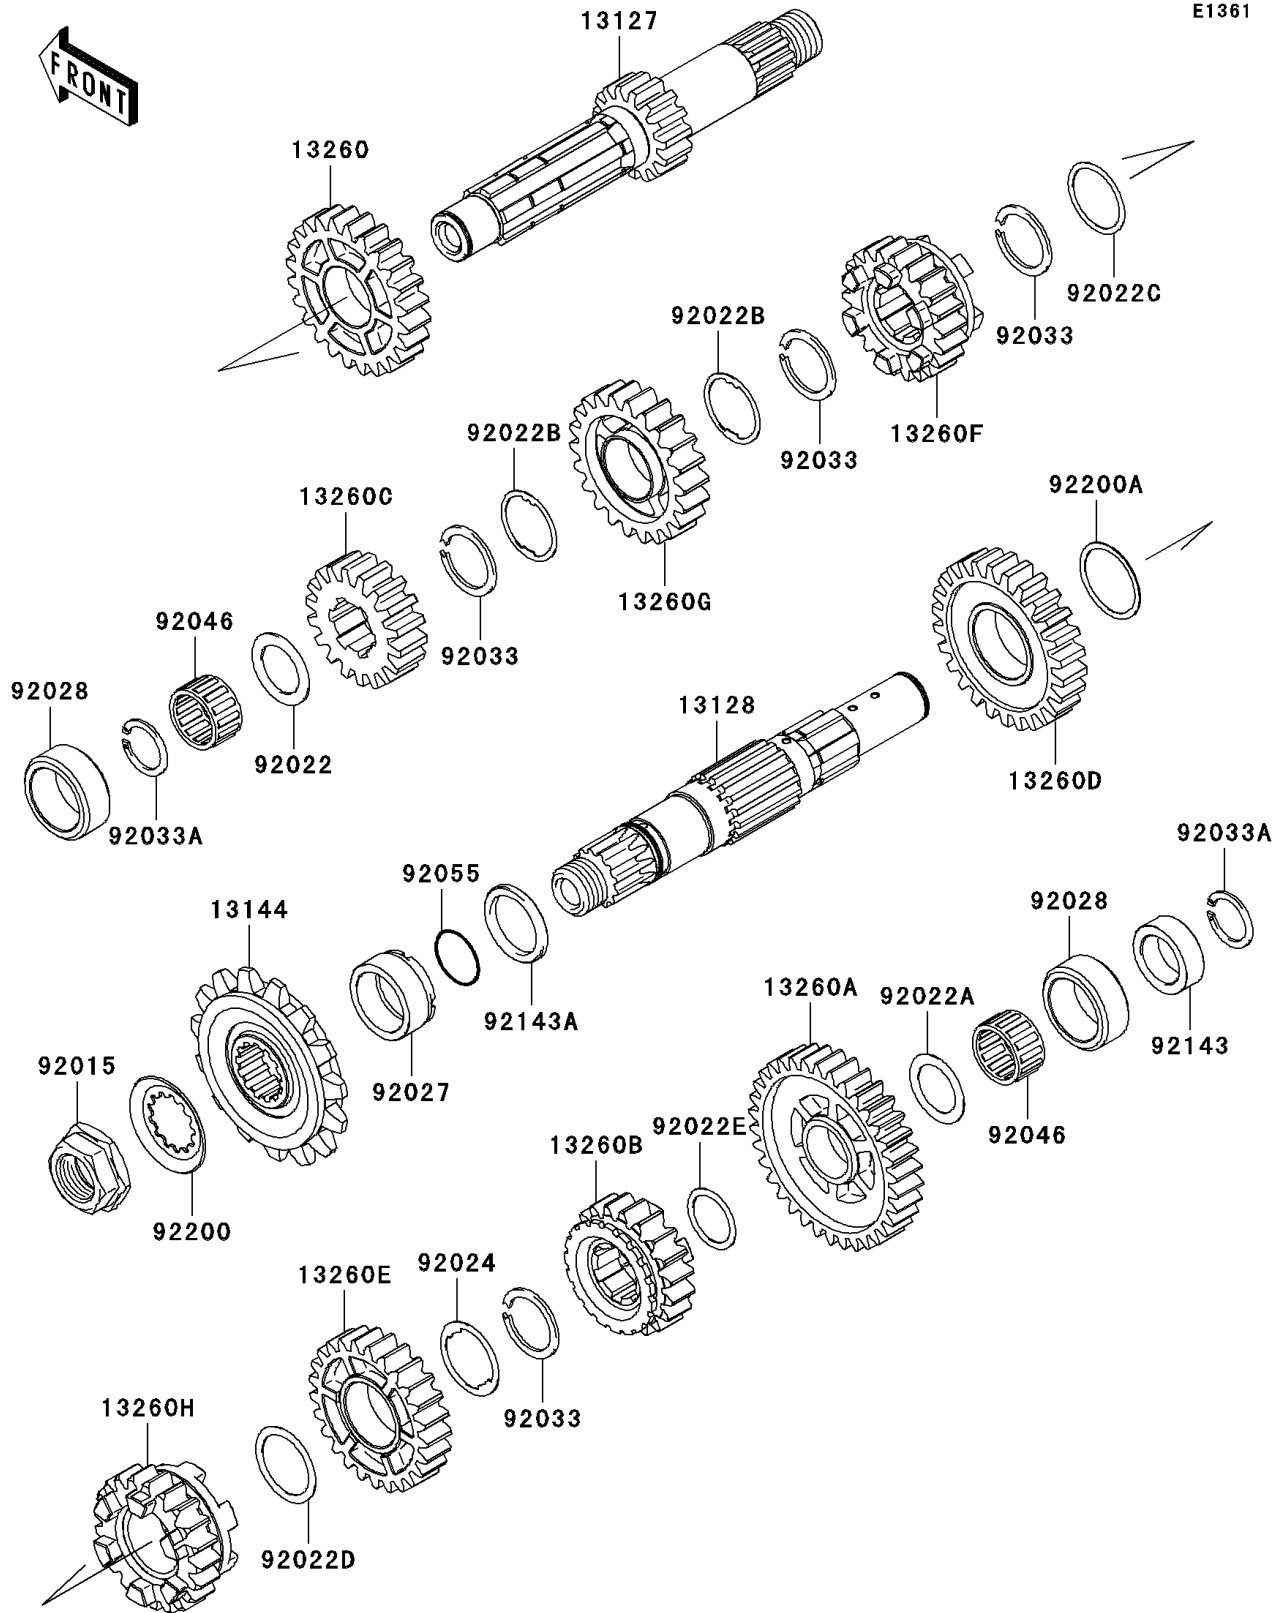

2009 KLR™ 650

PARTS DIAGRAM

Transmission

2009 KLR™ 650

PARTS LIST

Transmission

Kawasaki

Let the Good Times Roll®

ITEM NAME

PART NUMBER

QUANTITY
