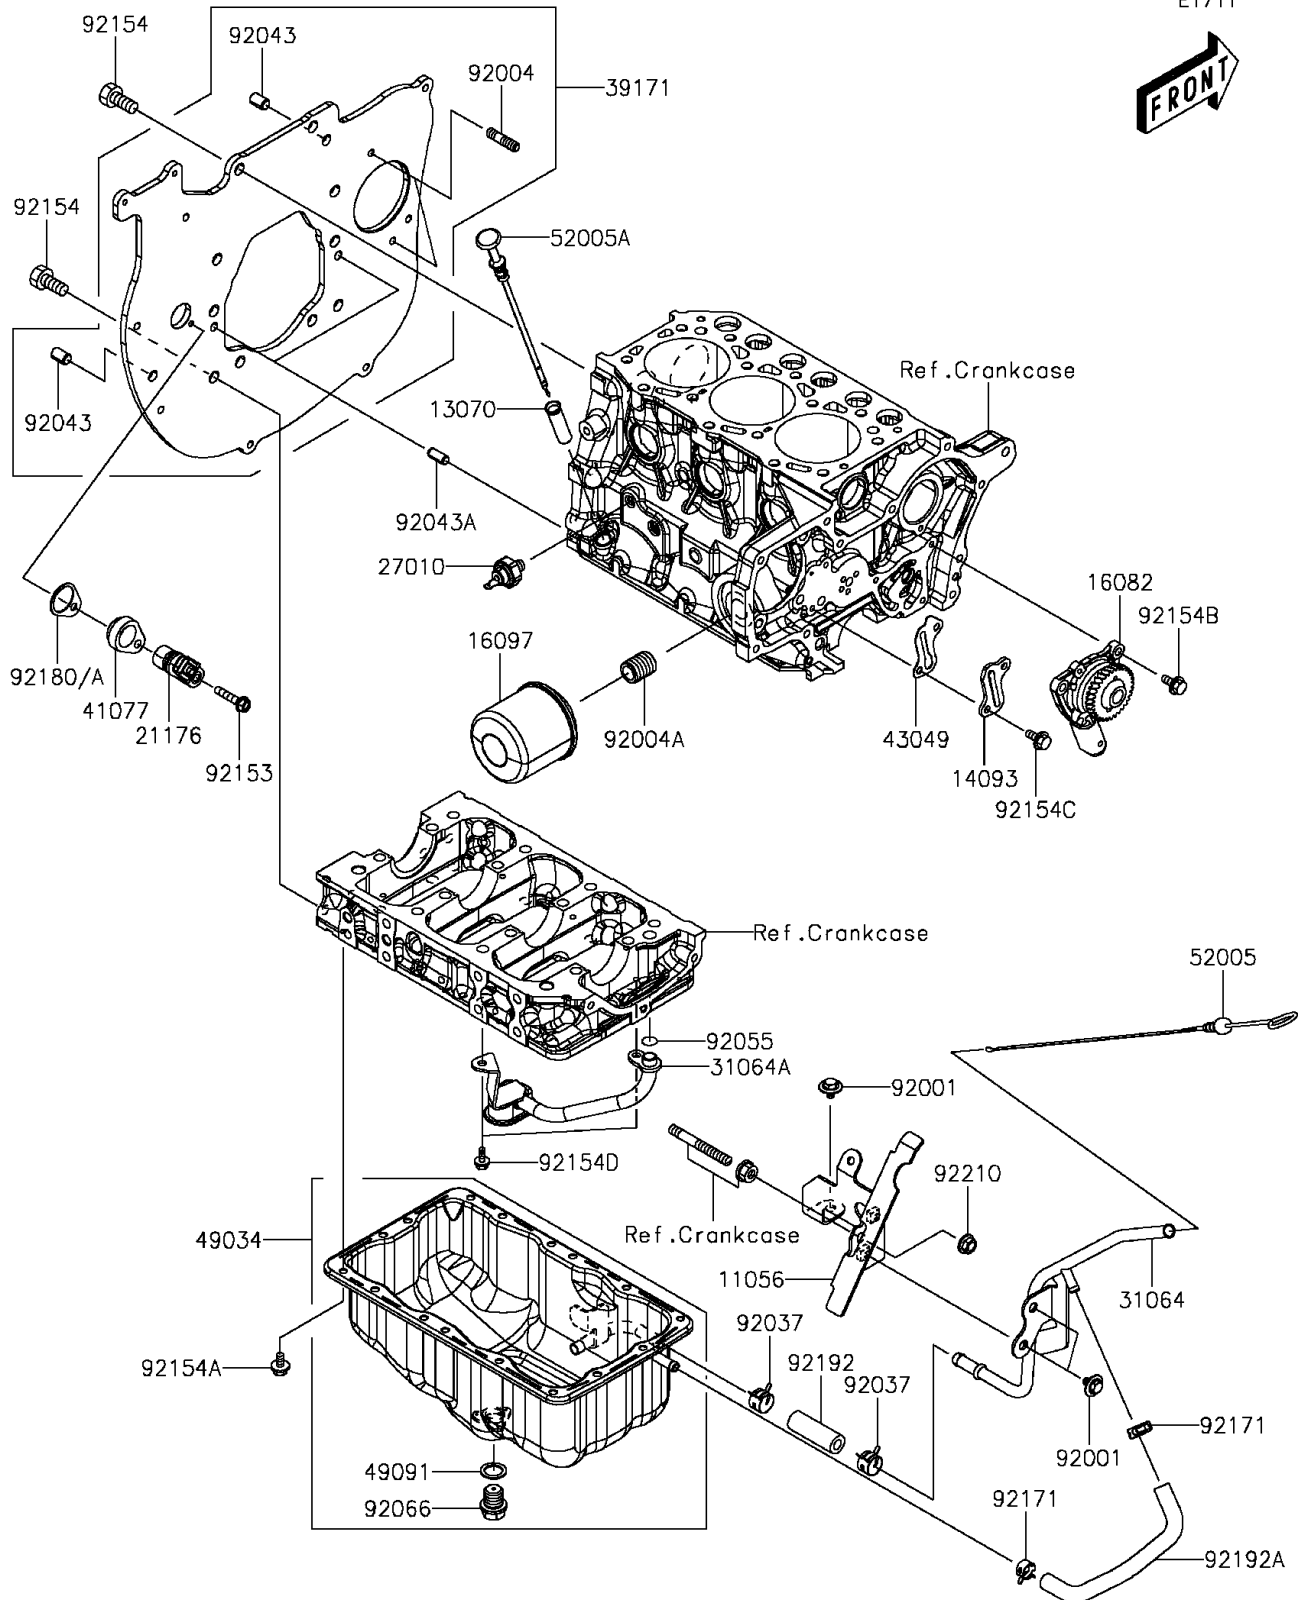

2016 MULE PRO-DX™ DIESEL

PARTS DIAGRAM

Oil Pan/Oil Filter

E1711

2016 MULE PRO-DX™ DIESEL

PARTS LIST

Oil Pan/Oil Filter

ITEM NAME	PART NUMBER	QUANTITY
-----------	-------------	----------
