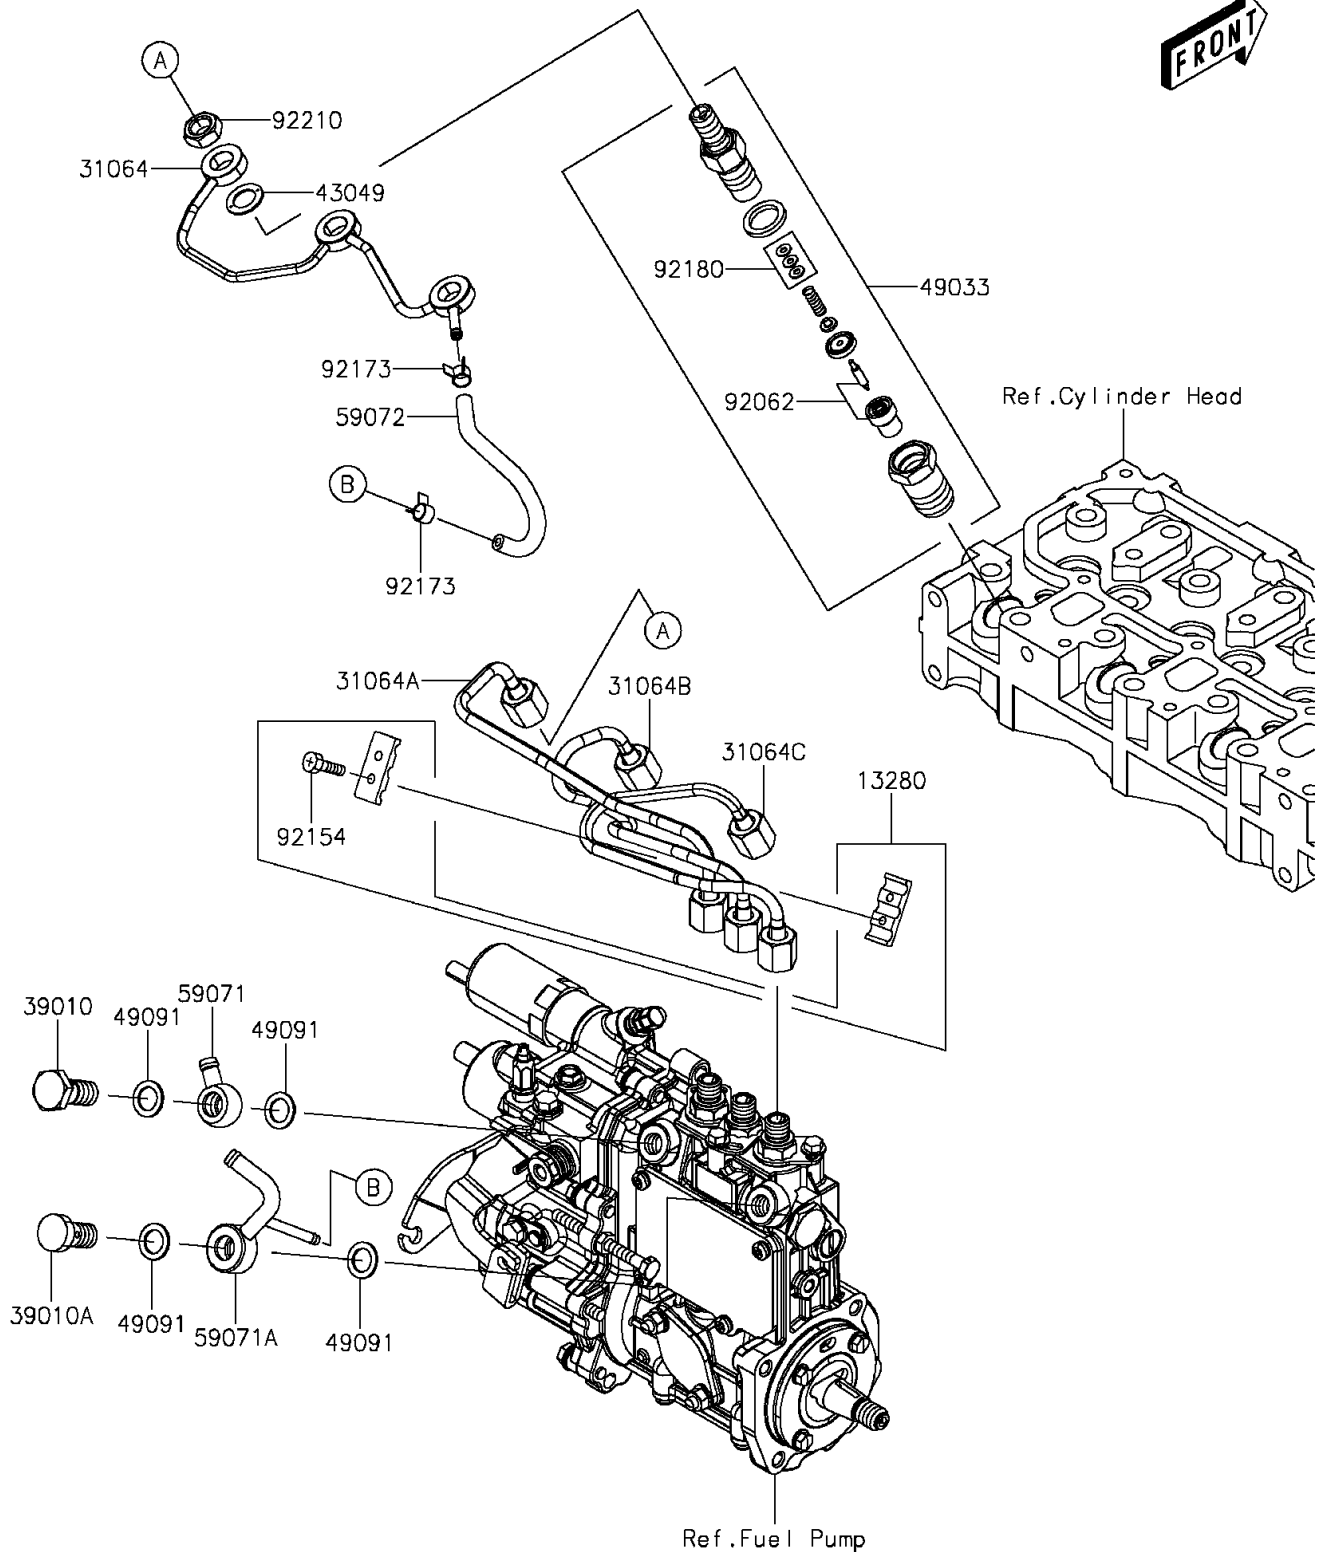

## PARTS DIAGRAM

### Fuel Injection

E1530

# 2016 MULE PRO-DX™ DIESEL

## PARTS LIST Fuel Injection

ITEM NAME	PART NUMBER	QUANTITY
-----------	-------------	----------

---