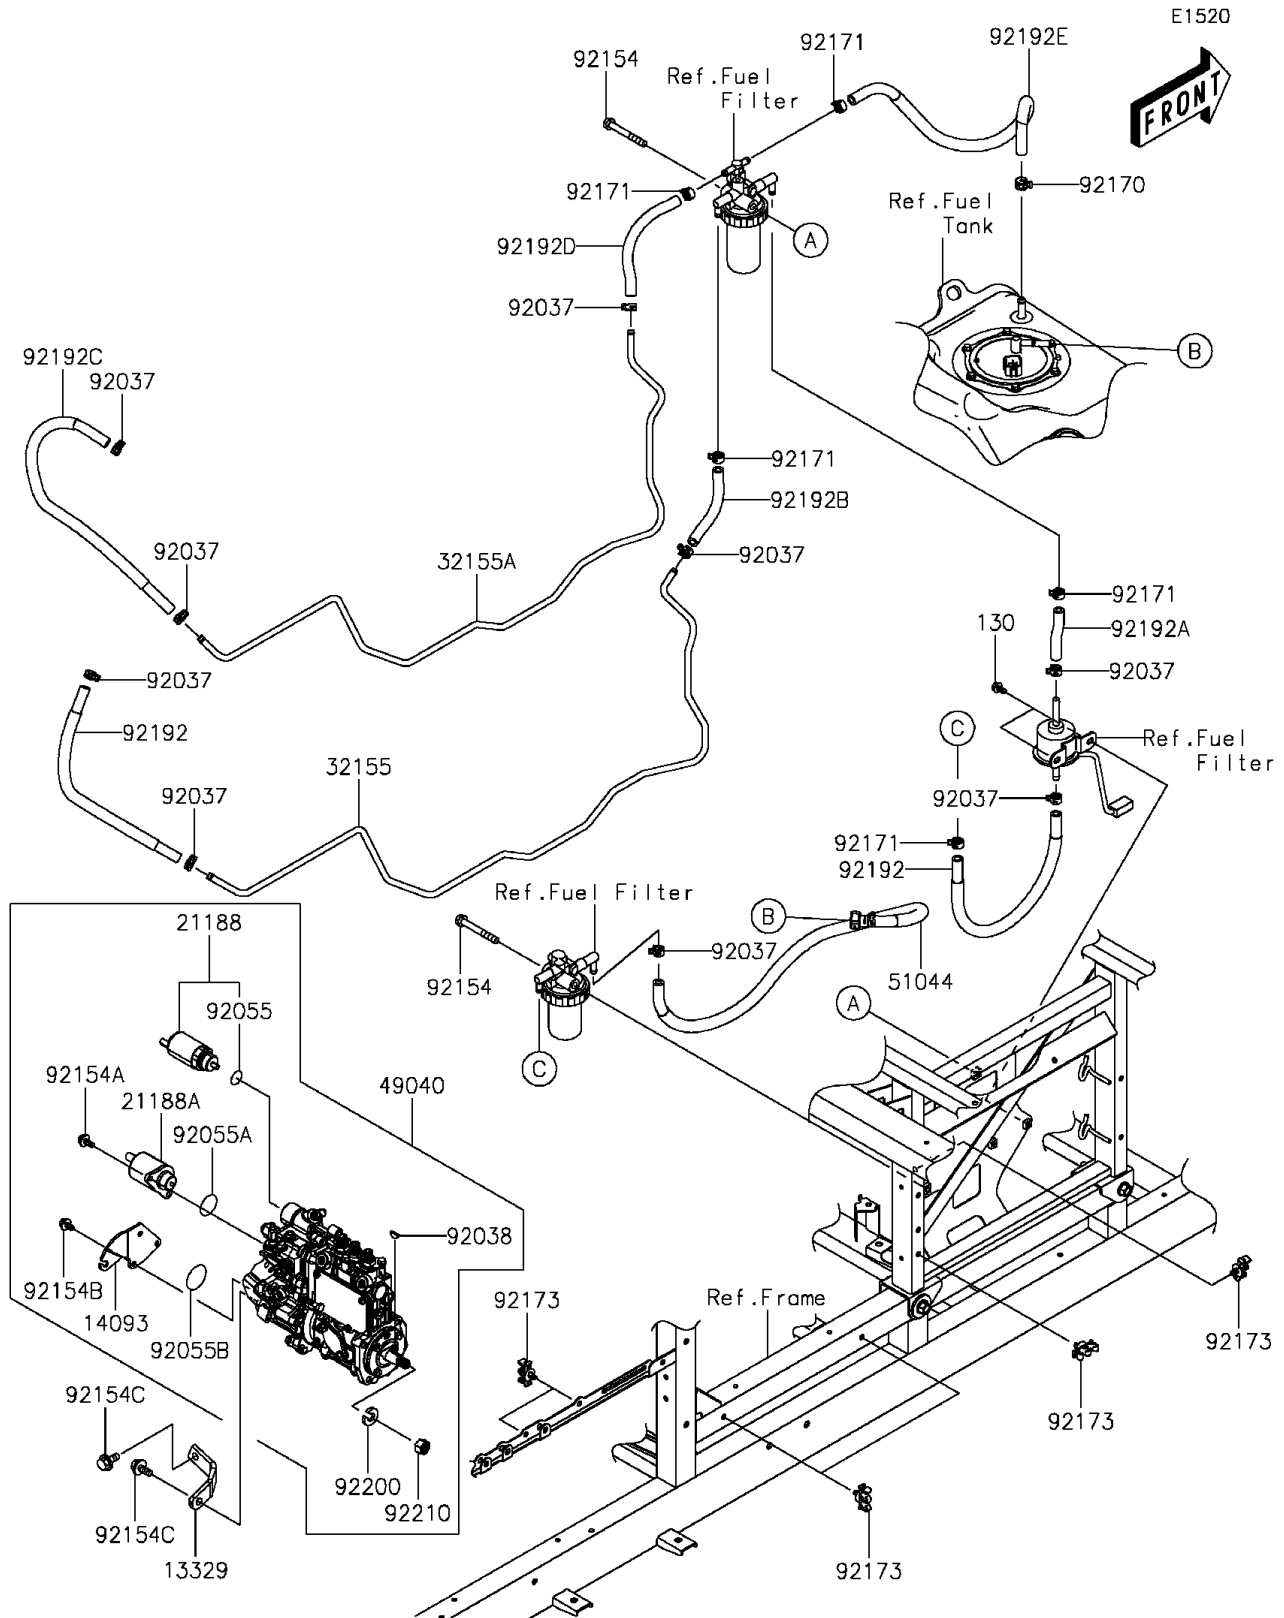

2016 MULE PRO-DX™ DIESEL

PARTS DIAGRAM

Fuel Pump

2016 MULE PRO-DX™ DIESEL

PARTS LIST

Fuel Pump

ITEM NAME	PART NUMBER	QUANTITY
-----------	-------------	----------
