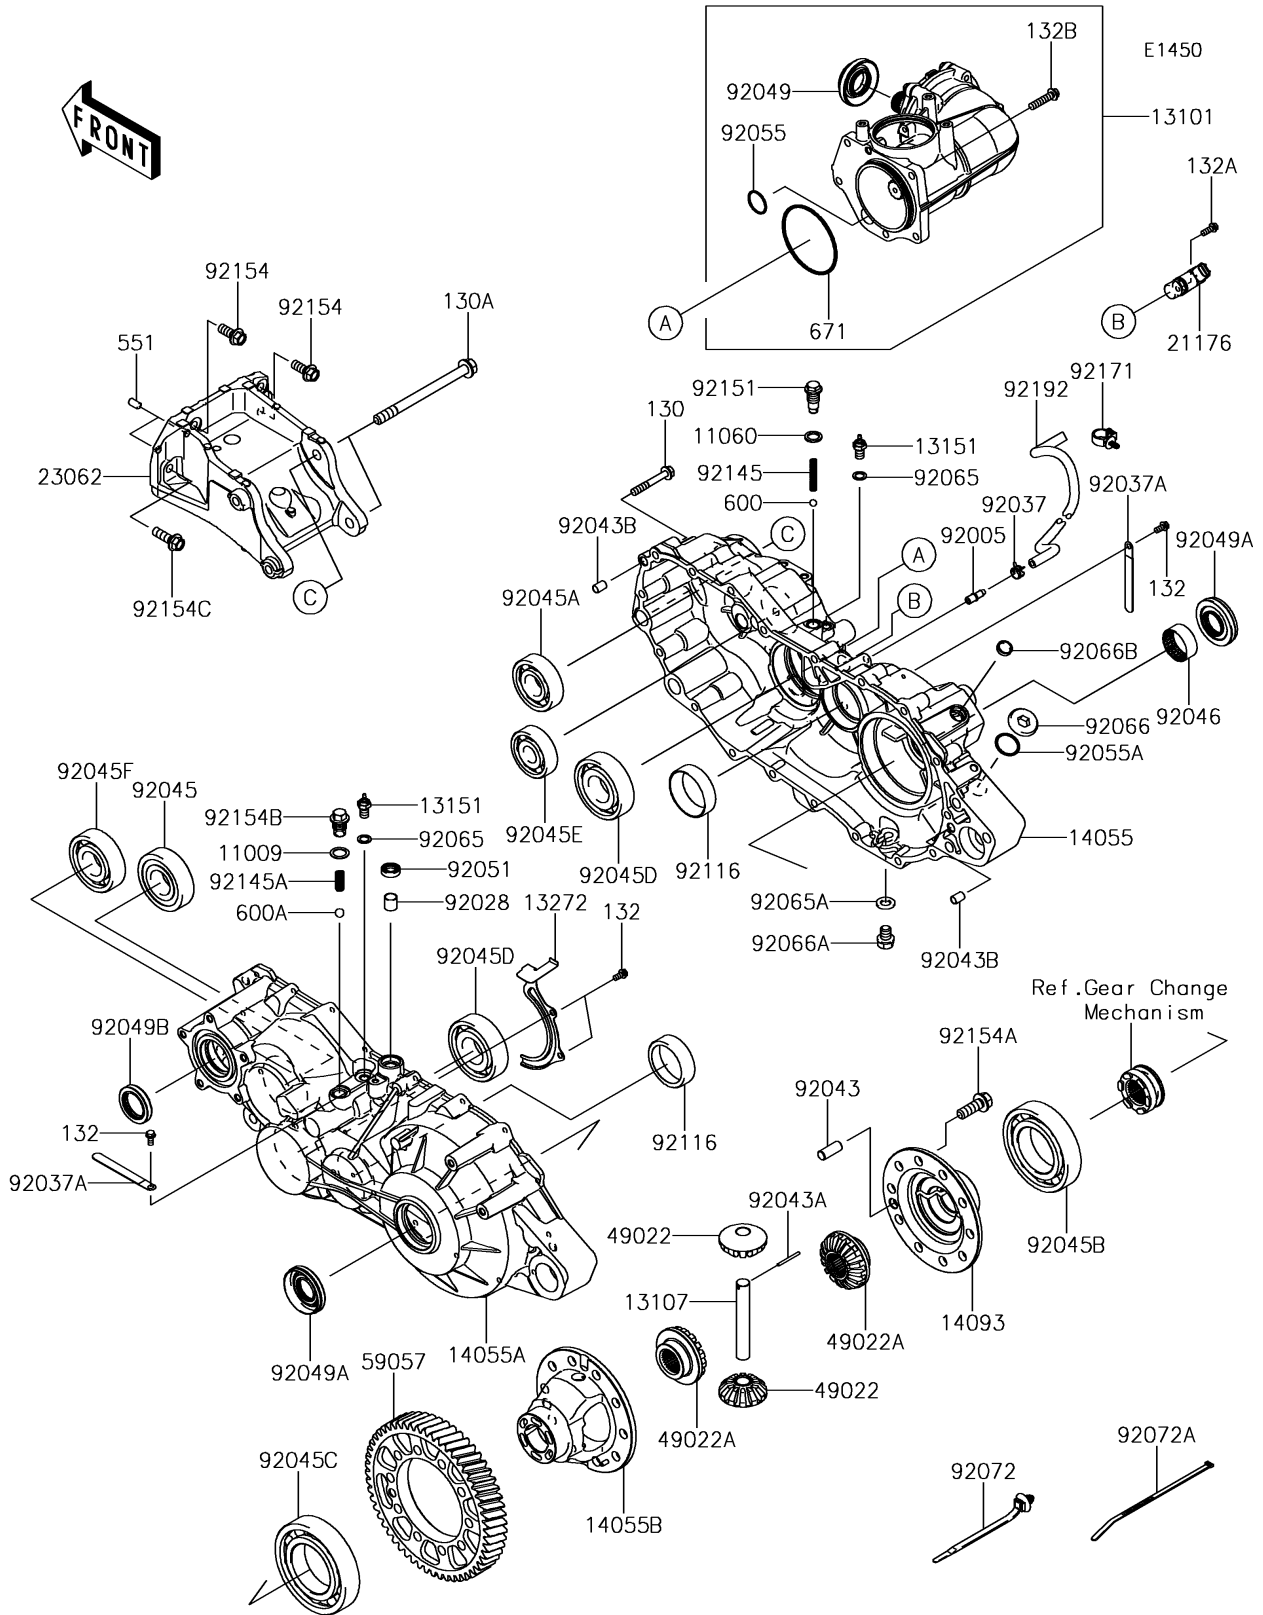

2016 MULE PRO-DX™ DIESEL

PARTS DIAGRAM

Gear Box

2016 MULE PRO-DX™ DIESEL

PARTS LIST

Gear Box

ITEM NAME

PART NUMBER

QUANTITY
