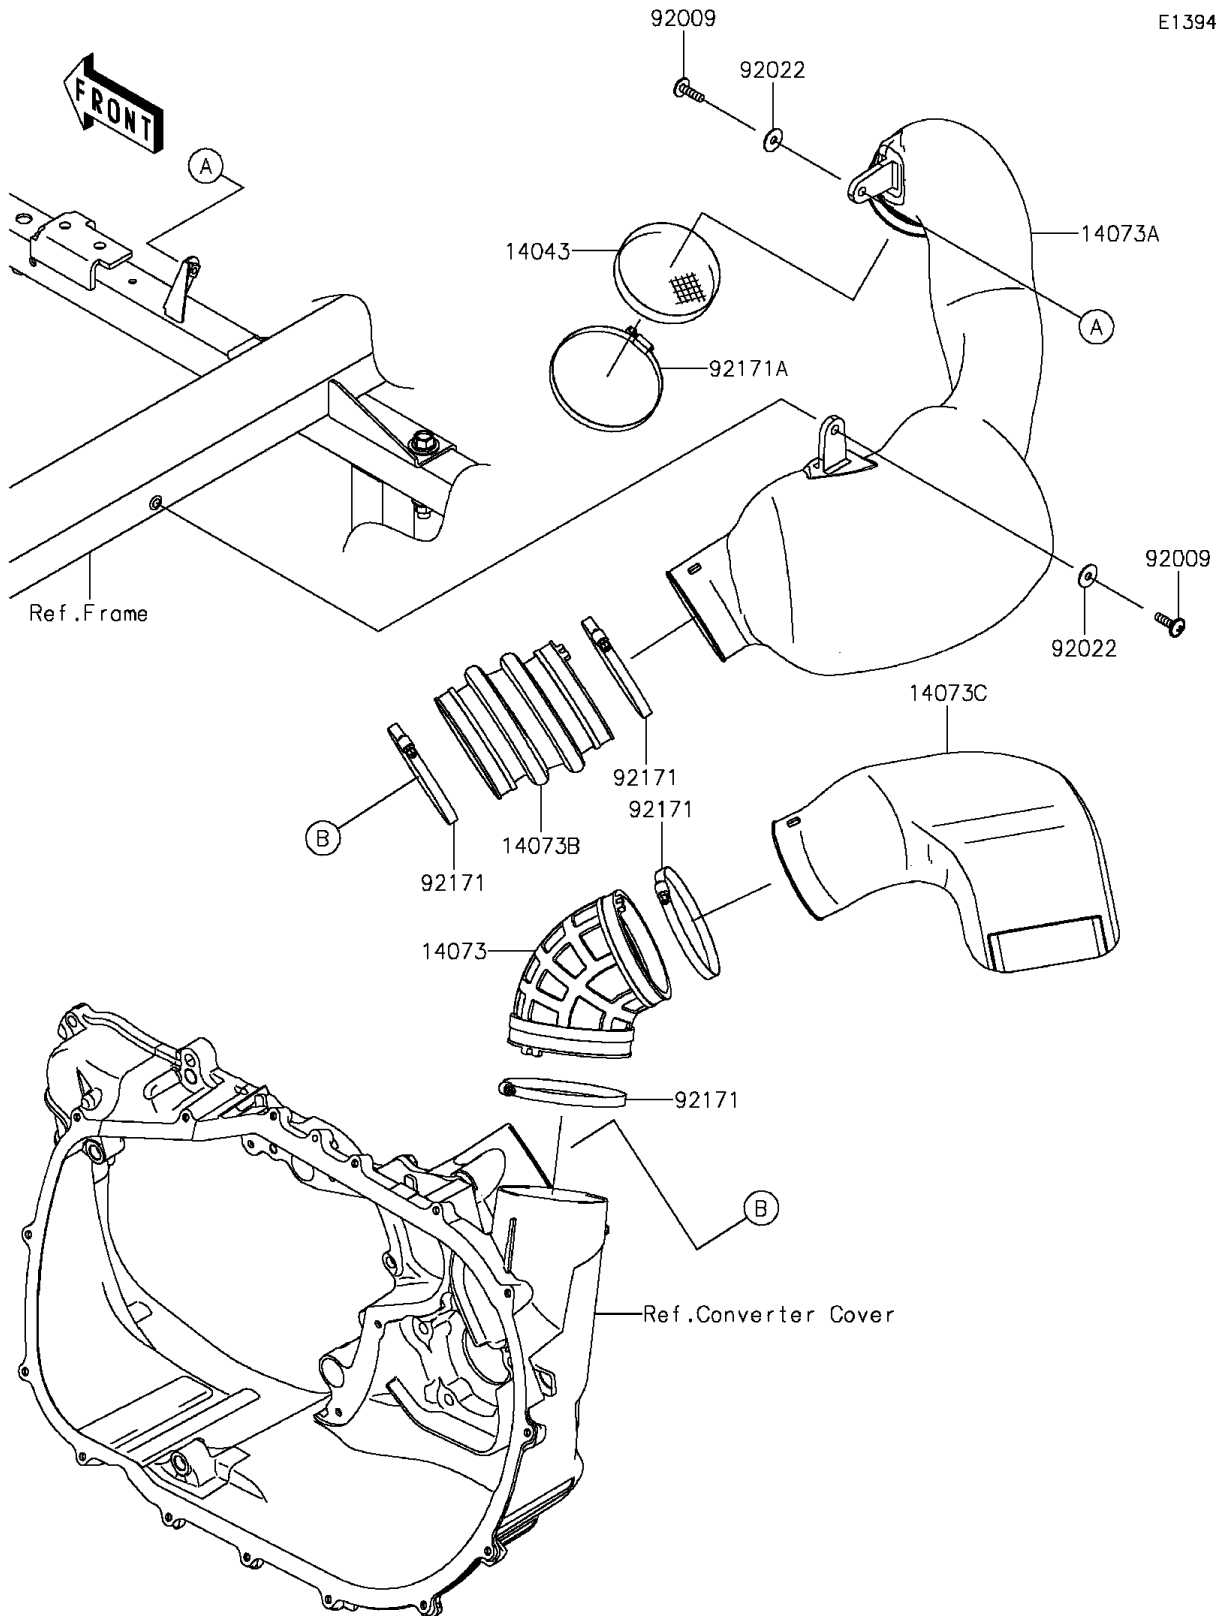

2016 MULE PRO-DX™ DIESEL

PARTS DIAGRAM

Air Cleaner-Belt Converter

2016 MULE PRO-DX™ DIESEL

PARTS LIST

Air Cleaner-Belt Converter

ITEM NAME	PART NUMBER	QUANTITY
-----------	-------------	----------
