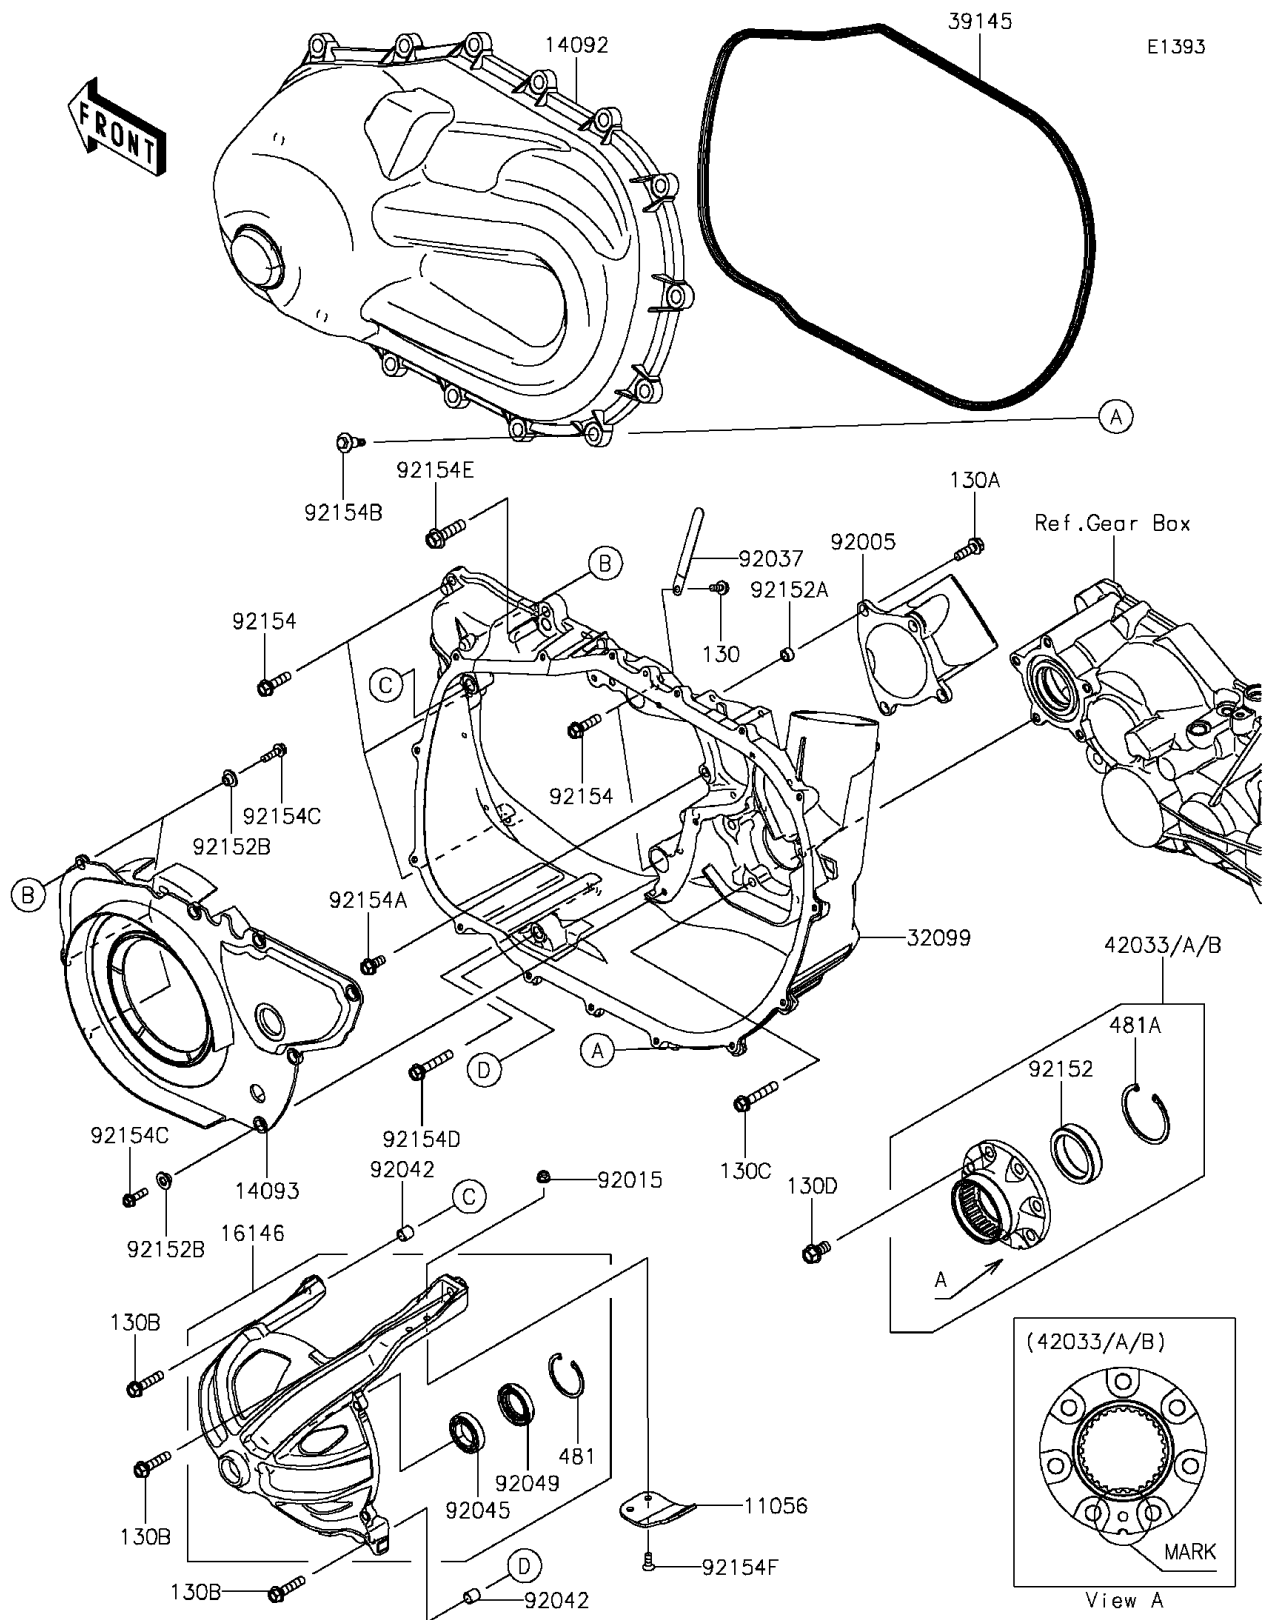

2016 MULE PRO-DX™ DIESEL

PARTS DIAGRAM

Converter Cover

2016 MULE PRO-DX™ DIESEL

PARTS LIST

Converter Cover

ITEM NAME	PART NUMBER	QUANTITY
-----------	-------------	----------
