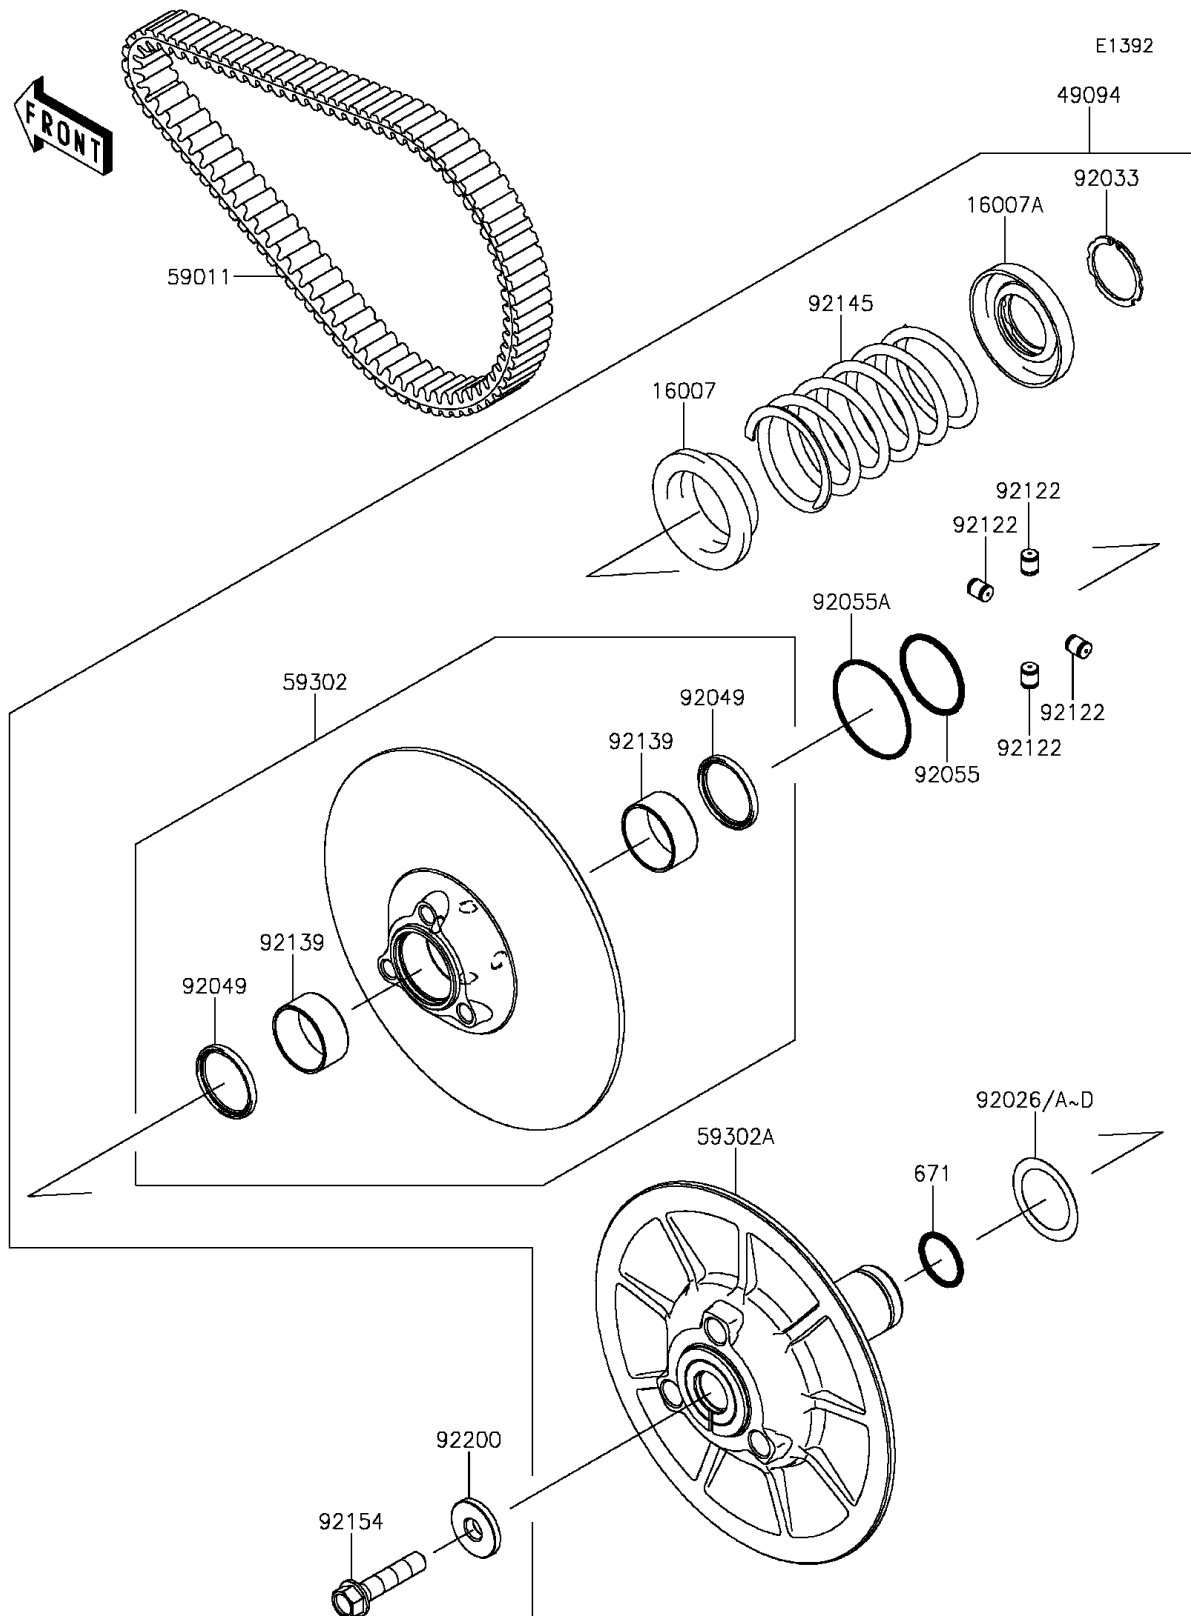

2016 MULE PRO-DX™ DIESEL

PARTS DIAGRAM

Driven Converter/Drive Belt

2016 MULE PRO-DX™ DIESEL

PARTS LIST

Driven Converter/Drive Belt

ITEM NAME	PART NUMBER	QUANTITY
-----------	-------------	----------
