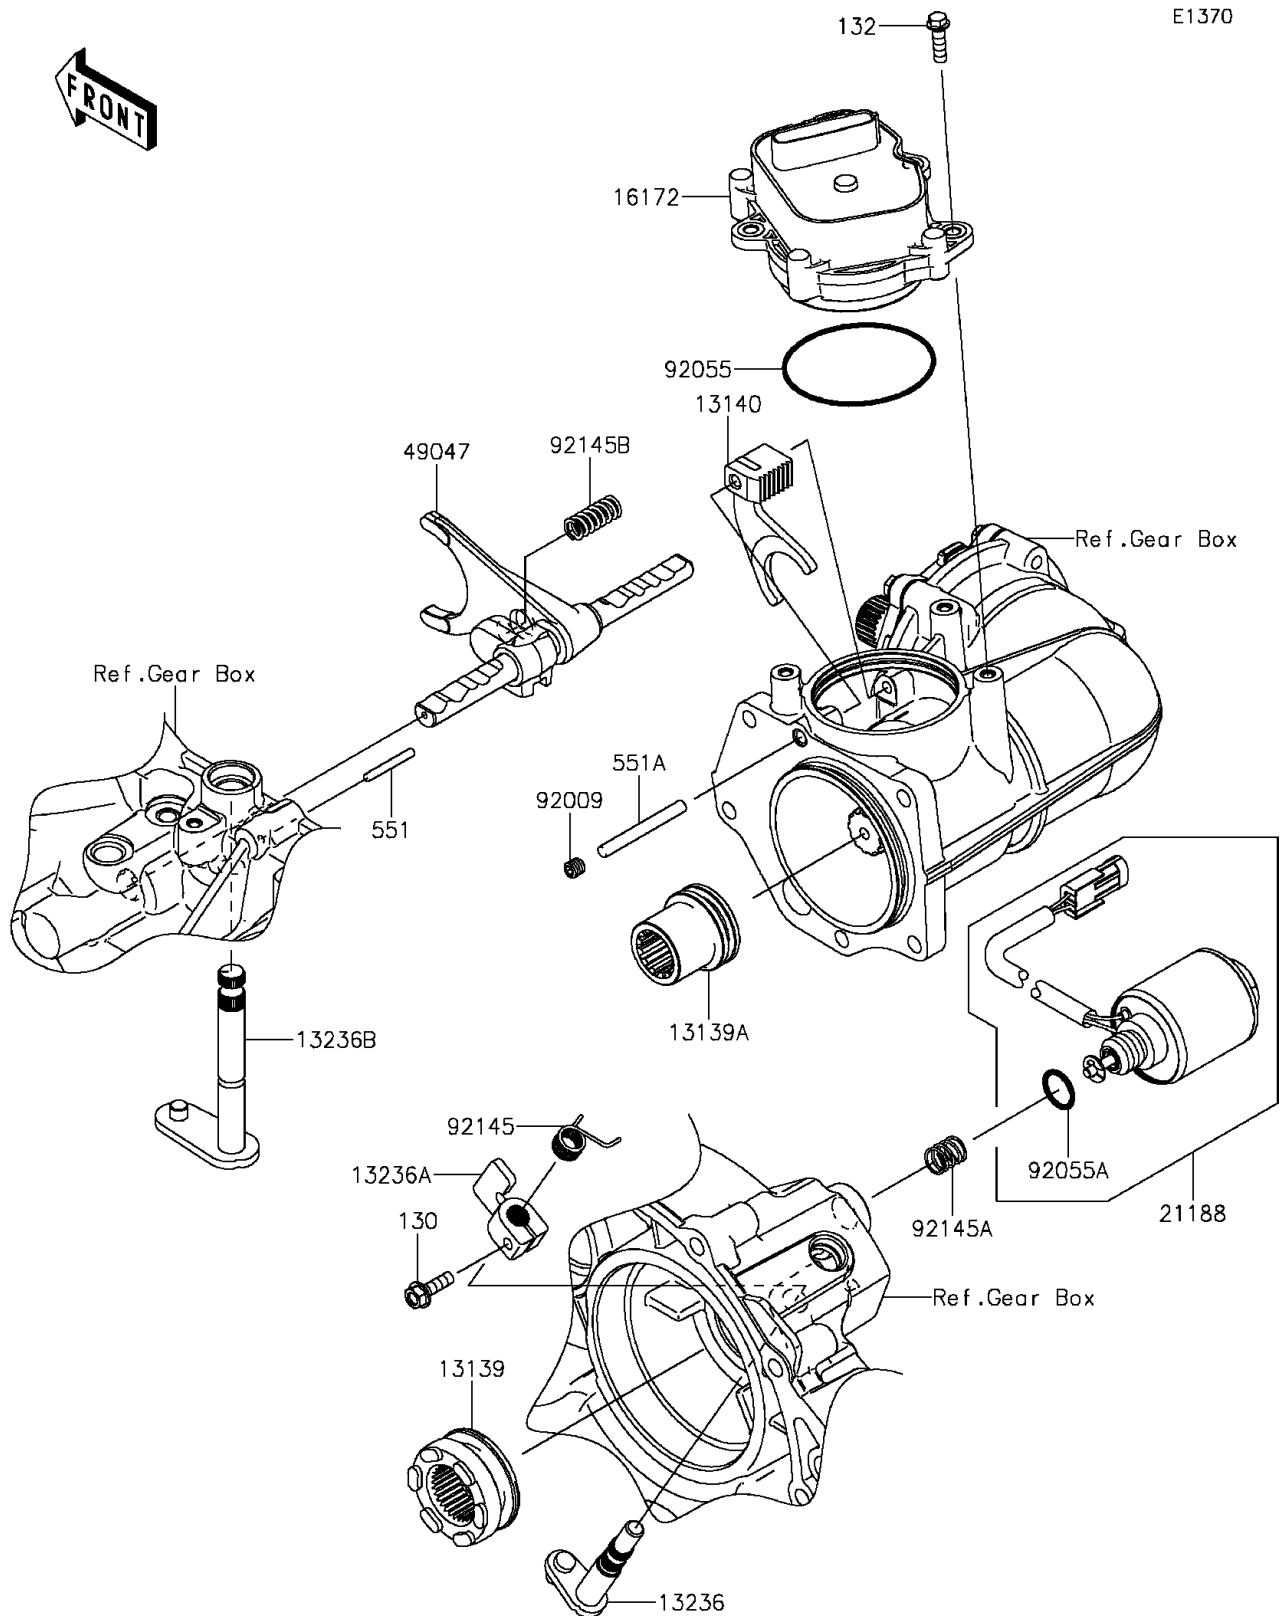

2016 MULE PRO-DX™ DIESEL

PARTS DIAGRAM

Gear Change Mechanism

2016 MULE PRO-DX™ DIESEL

PARTS LIST

Gear Change Mechanism

ITEM NAME	PART NUMBER	QUANTITY
-----------	-------------	----------
