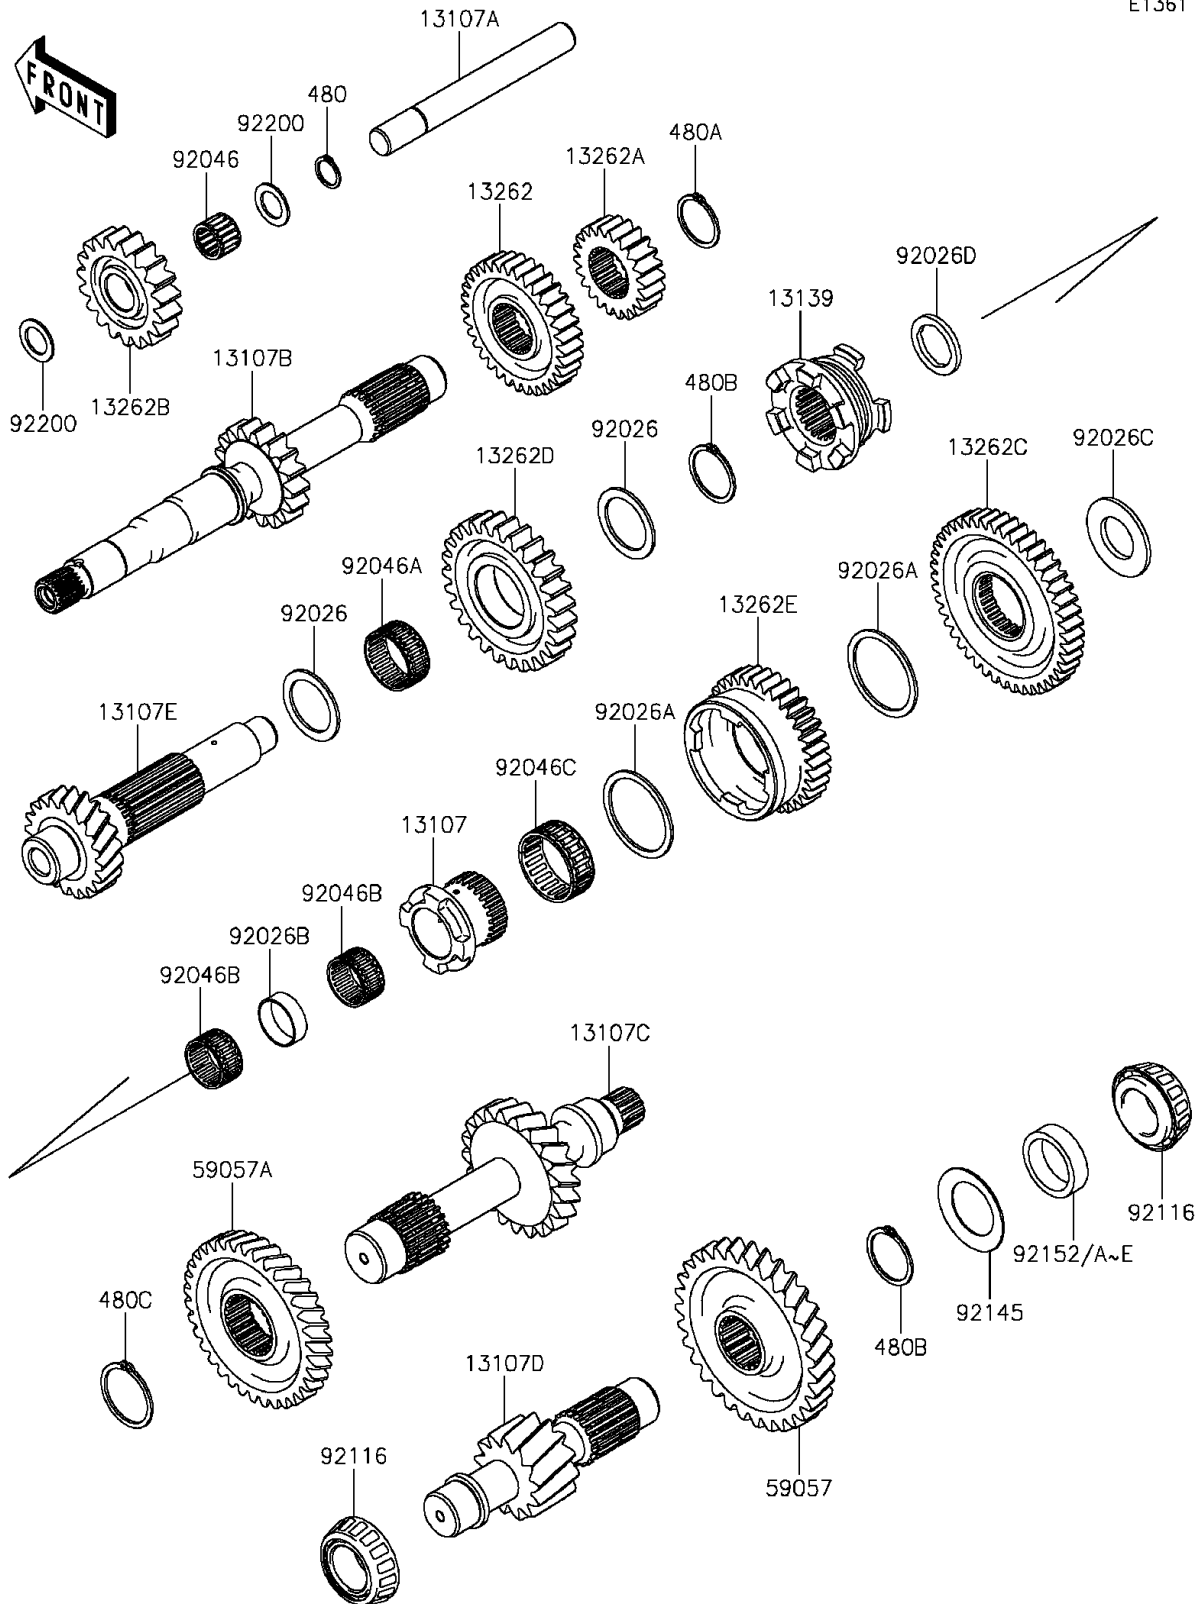

2016 MULE PRO-DX™ DIESEL

PARTS DIAGRAM

Transmission

E1361

2016 MULE PRO-DX™ DIESEL

PARTS LIST

Transmission

ITEM NAME

PART NUMBER

QUANTITY
