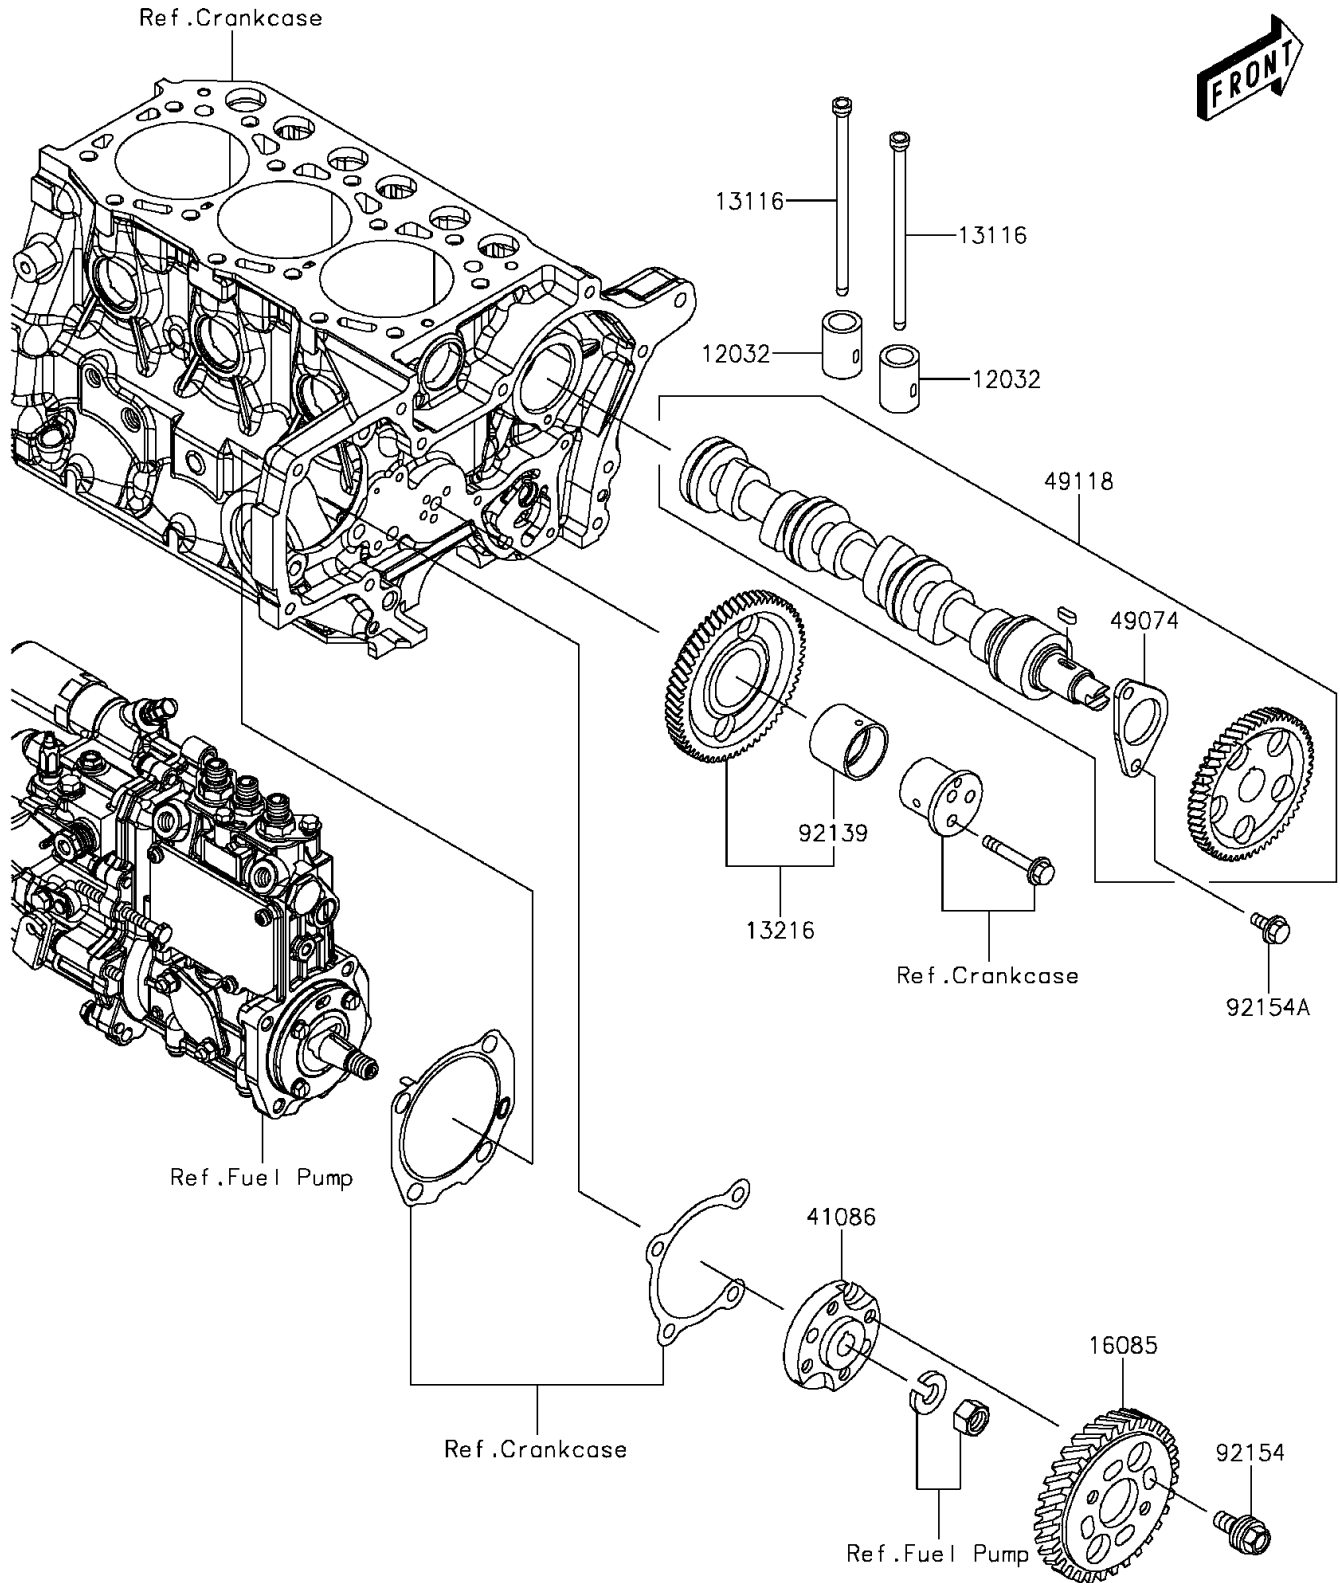

2016 MULE PRO-DX™ DIESEL

PARTS DIAGRAM

Valve(s)/Camshaft(s)

E1211

2016 MULE PRO-DX™ DIESEL

PARTS LIST

Valve(s)/Camshaft(s)

ITEM NAME

PART NUMBER

QUANTITY
