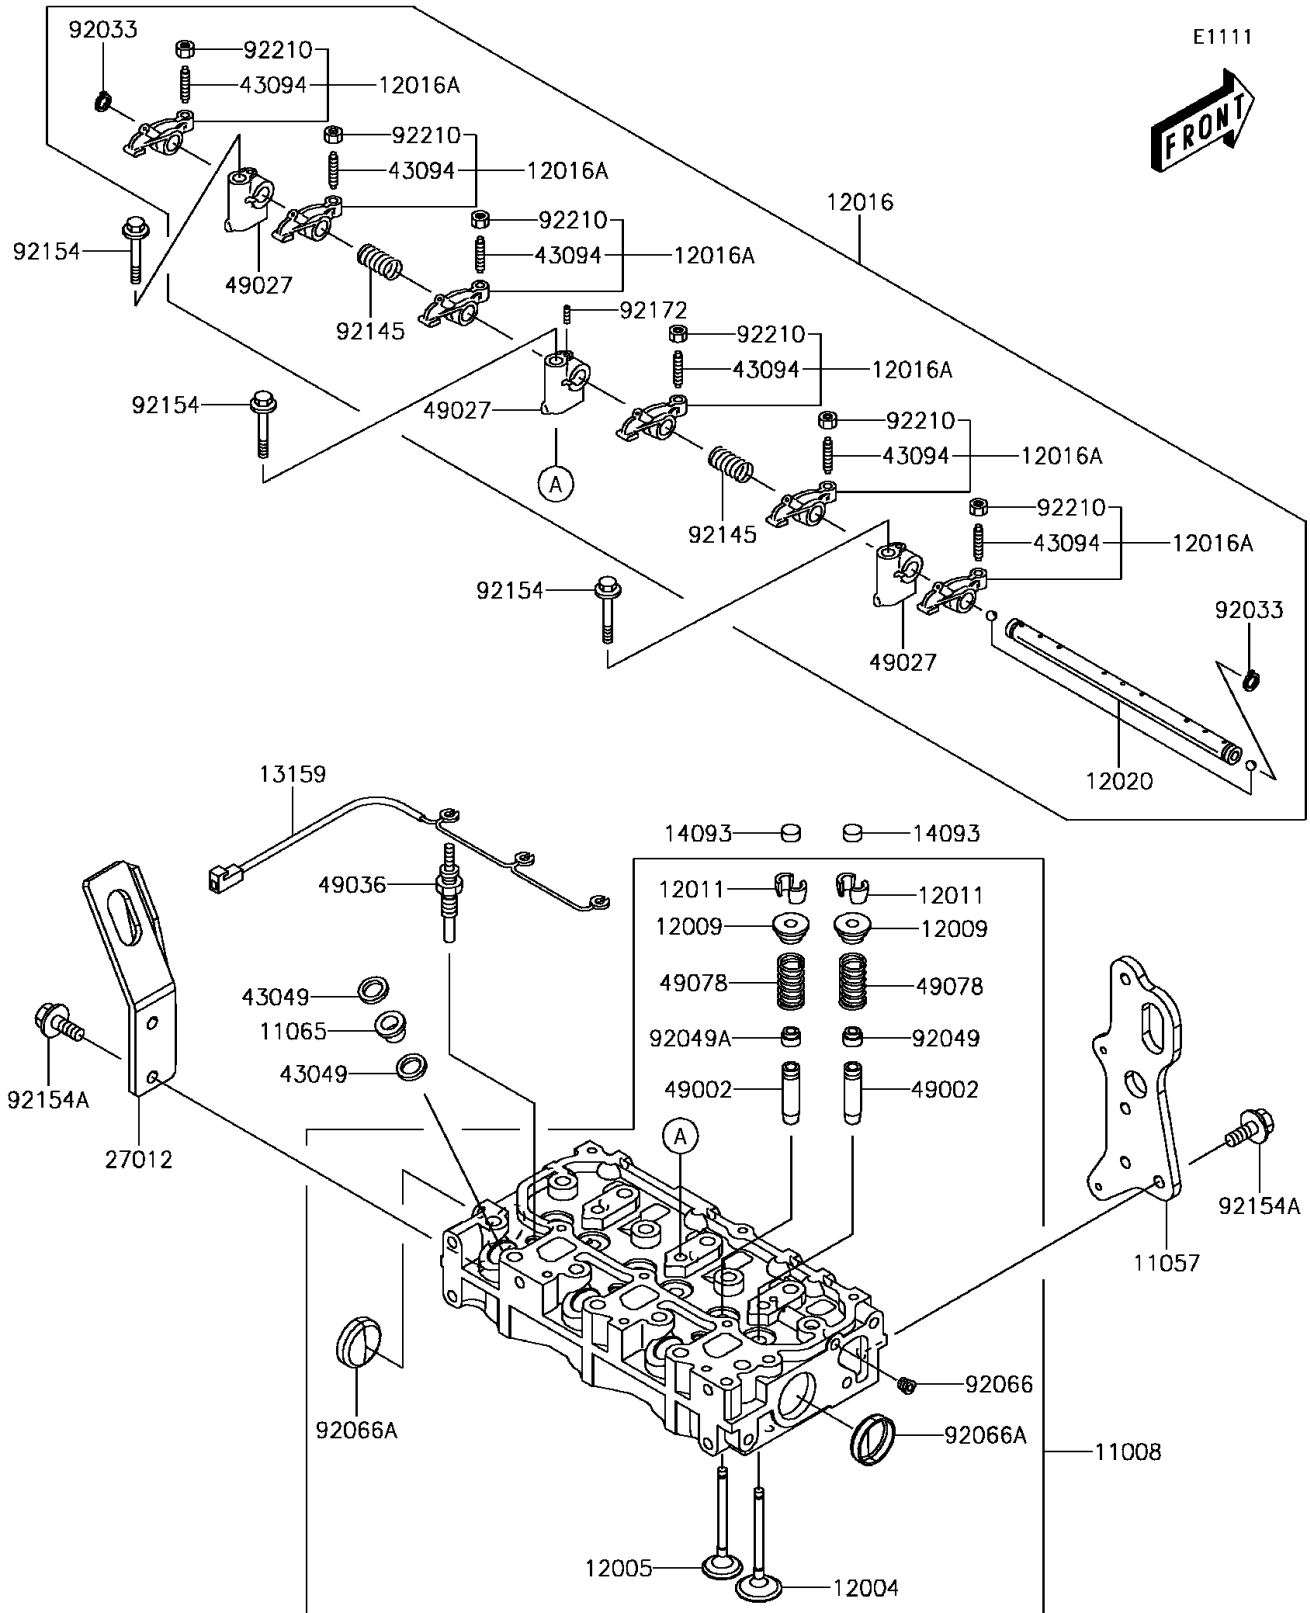

2016 MULE PRO-DX™ DIESEL

PARTS DIAGRAM

Cylinder Head

2016 MULE PRO-DX™ DIESEL

PARTS LIST

Cylinder Head

ITEM NAME	PART NUMBER	QUANTITY
-----------	-------------	----------
