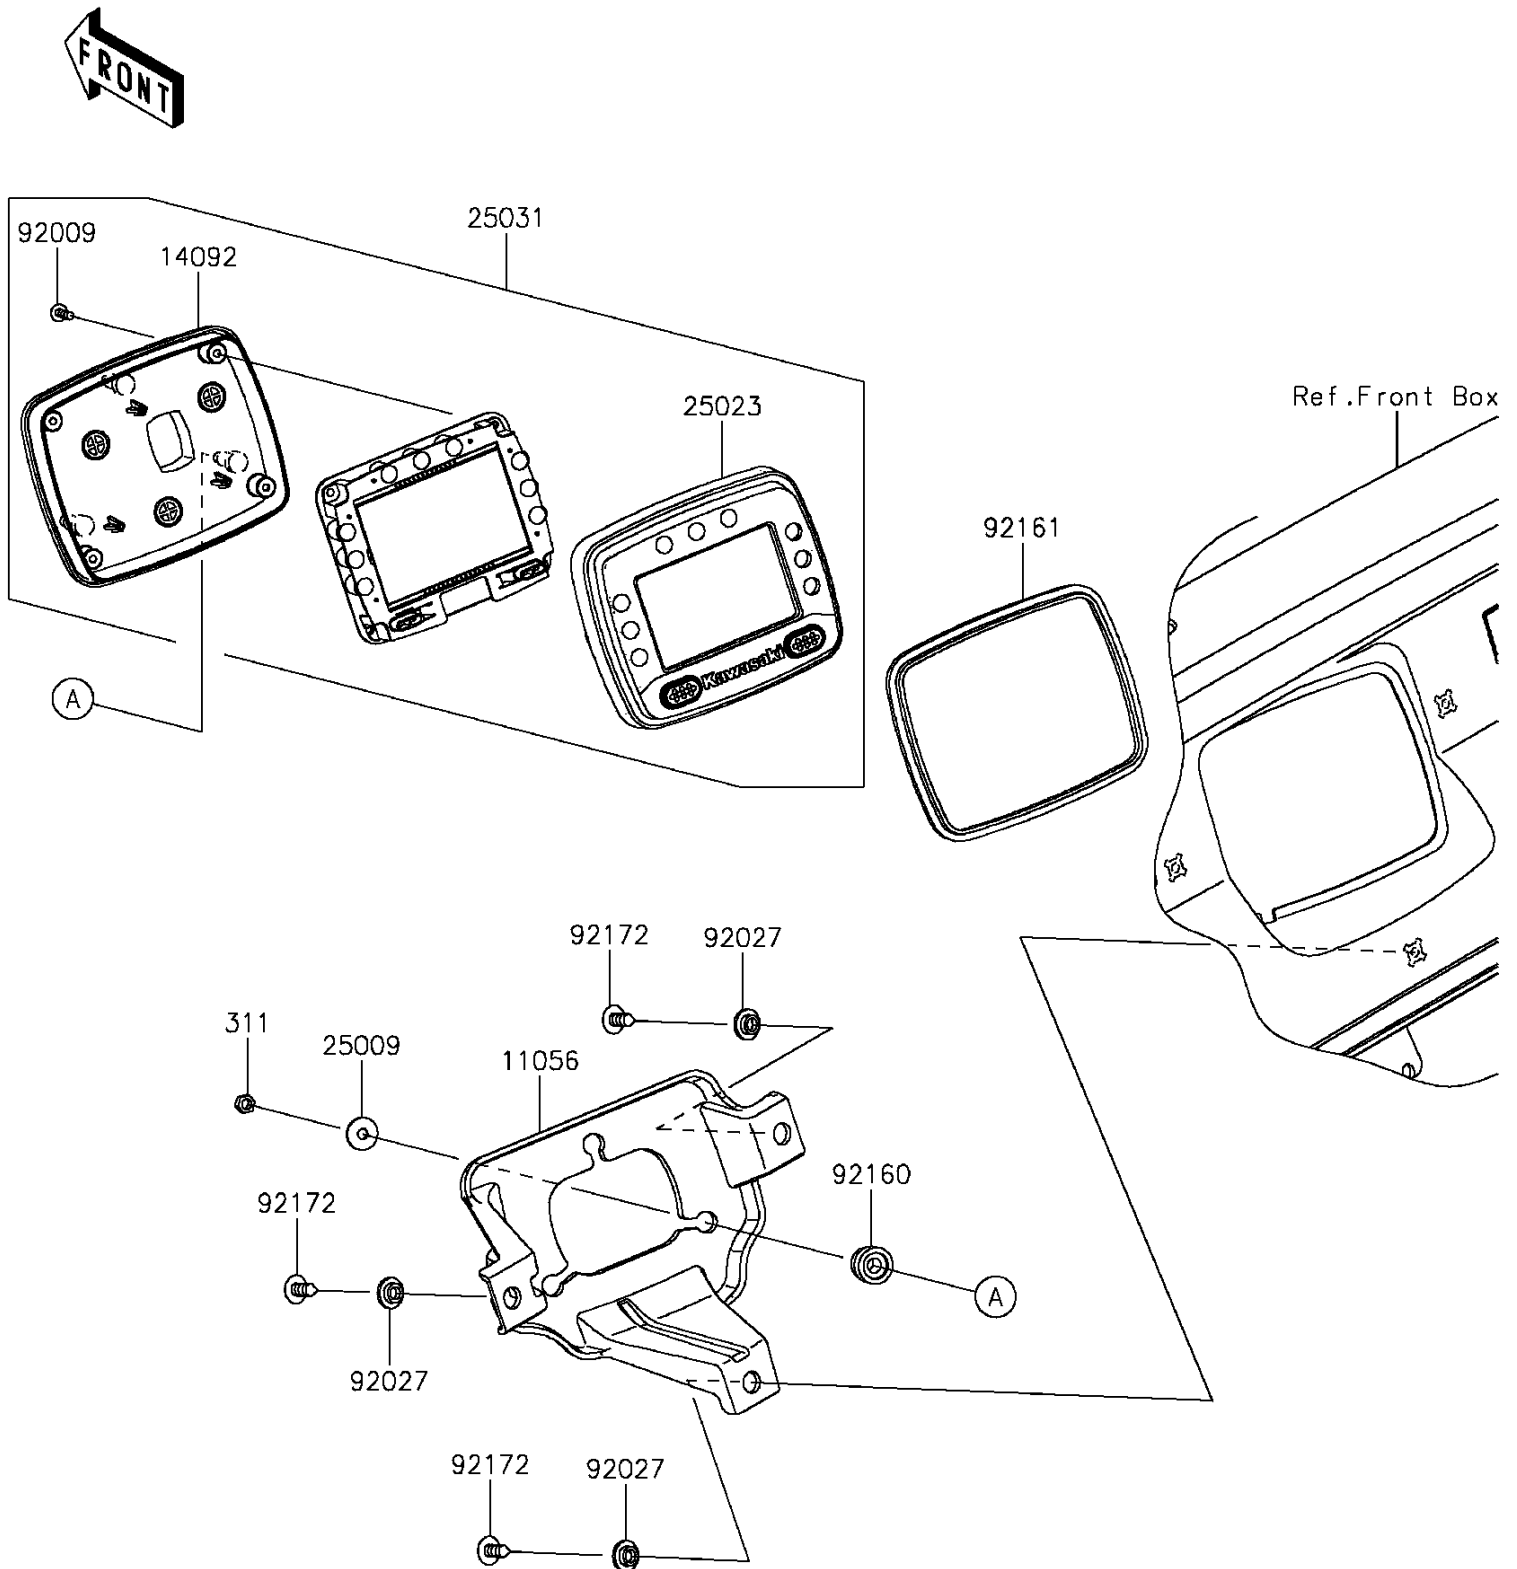

## PARTS DIAGRAM

Meter(s)

F2530

## PARTS LIST

### Meter(s)

ITEM NAME	PART NUMBER	QUANTITY
BRACKET,METER (Ref # 11056)	11056-2956	1
COVER,METER,LWR (Ref # 14092)	14092-0834	1
WASHER,5.2X16X1.2 (Ref # 25009)	25009-004	3
COVER-METER CASE,UPP (Ref # 25023)	25023-0075	1
METER-ASSY,LCD (Ref # 25031)	25031-0629	1
NUT-HEX,5MM (Ref # 311)	311AB0500	3
SCREW,TAPPING,3X12 (Ref # 92009)	92009-1255	4
COLLAR,L=4.6 (Ref # 92027)	92027-1168	3
DAMPER (Ref # 92160)	92160-1460	3
DAMPER,METER (Ref # 92161)	92161-0906	1
SCREW,6X16 (Ref # 92172)	92172-0284	3