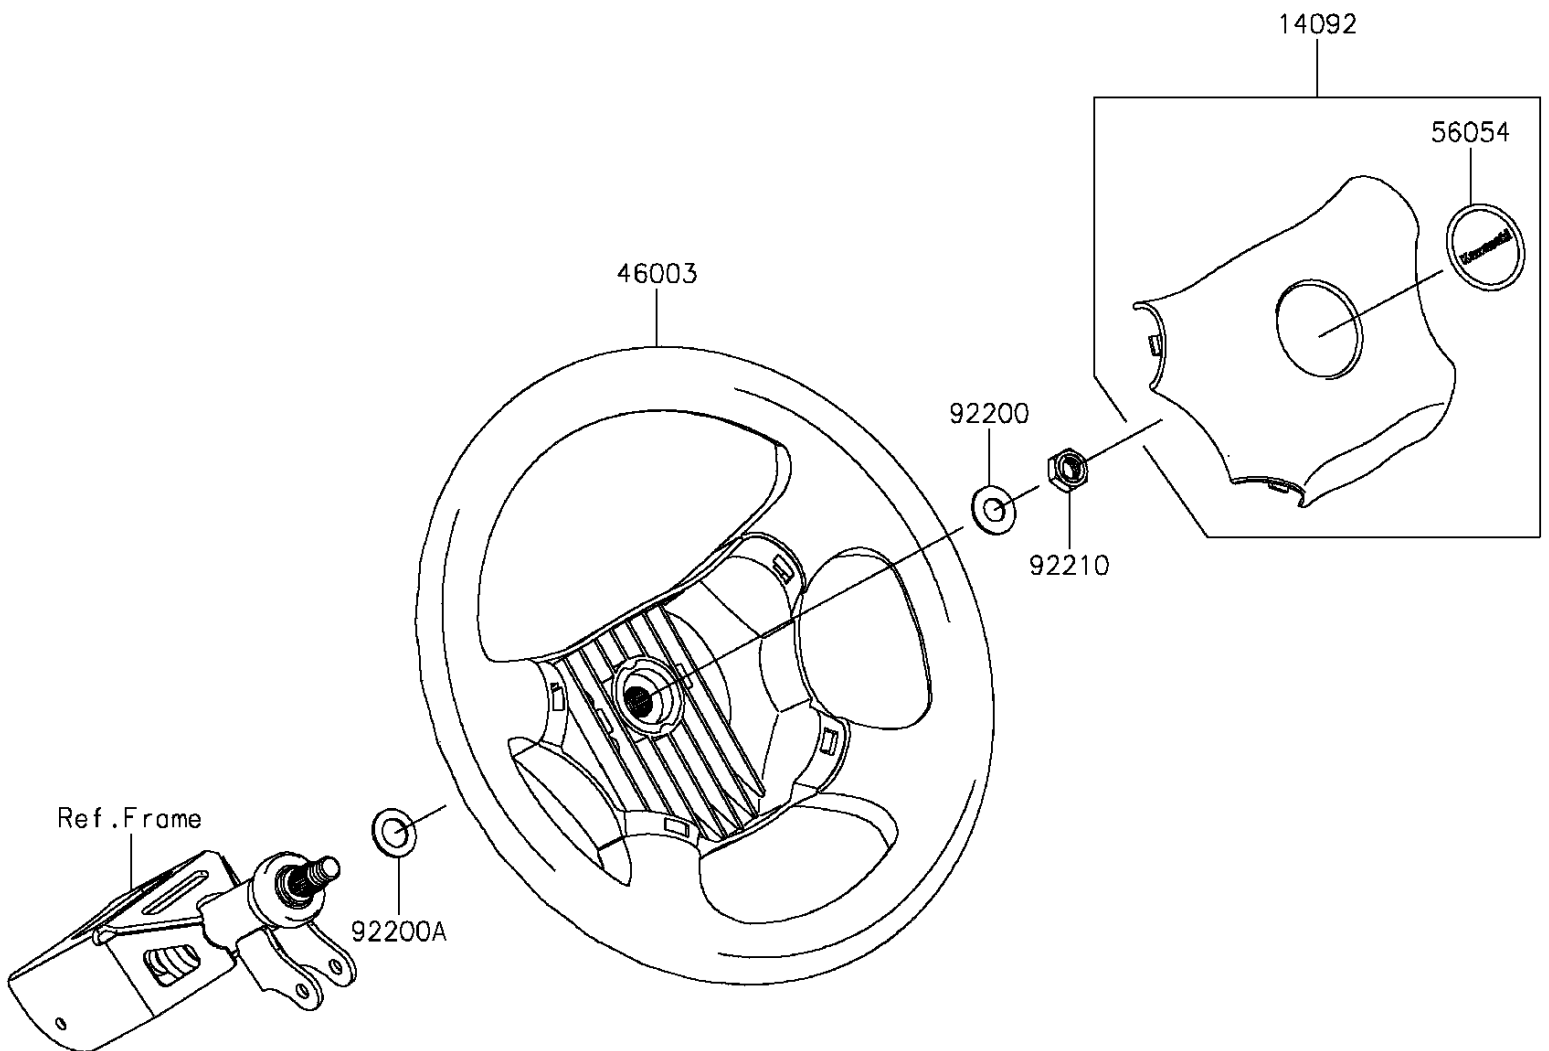

2016 MULE PRO-DXT™ EPS LE DIESEL

Kawasaki
Let the Good Times Roll®

PARTS DIAGRAM

Steering Wheel

F2311

2016 MULE PRO-DXT™ EPS LE DIESEL

Kawasaki
Let the Good Times Roll®

PARTS LIST

Steering Wheel

ITEM NAME	PART NUMBER	QUANTITY
COVER,HORN SWITCH (Ref # 14092)	14092-1029	1
HANDLE (Ref # 46003)	46003-0595	1
MARK,CENTER LOGO,KAWASAKI (Ref # 56054)	56054-1188	1
WASHER,12.1X25X1.6 (Ref # 92200)	92200-0455	1
WASHER,15X25X1.6 (Ref # 92200A)	92200-0460	1
NUT,LOCK,12MM (Ref # 92210)	92210-1249	1