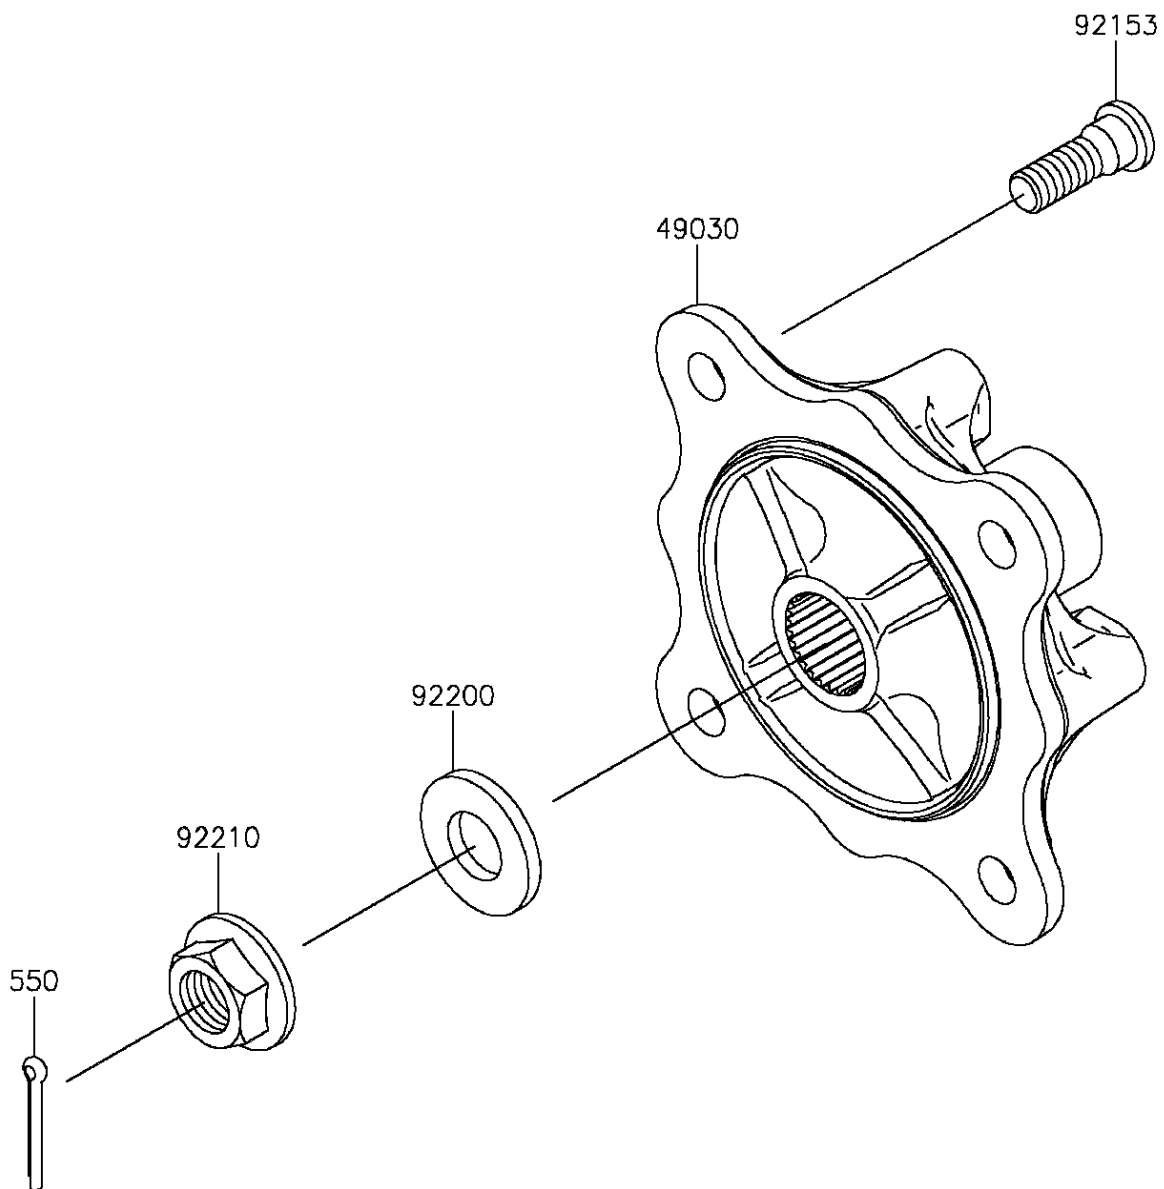

## PARTS DIAGRAM

### Rear Hubs/Brakes

F2240

## PARTS LIST

### Rear Hubs/Brakes

ITEM NAME	PART NUMBER	QUANTITY
HUB,RR (Ref # 49030)	49030-0049	2
PIN-COTTER,4.0X30 (Ref # 550)	550AA4030	2
BOLT,12MM (Ref # 92153)	92153-1915	8
WASHER,20.3X41X4.5 (Ref # 92200)	92200-0921	2
NUT,FLANGED,20MM (Ref # 92210)	92210-2093	2