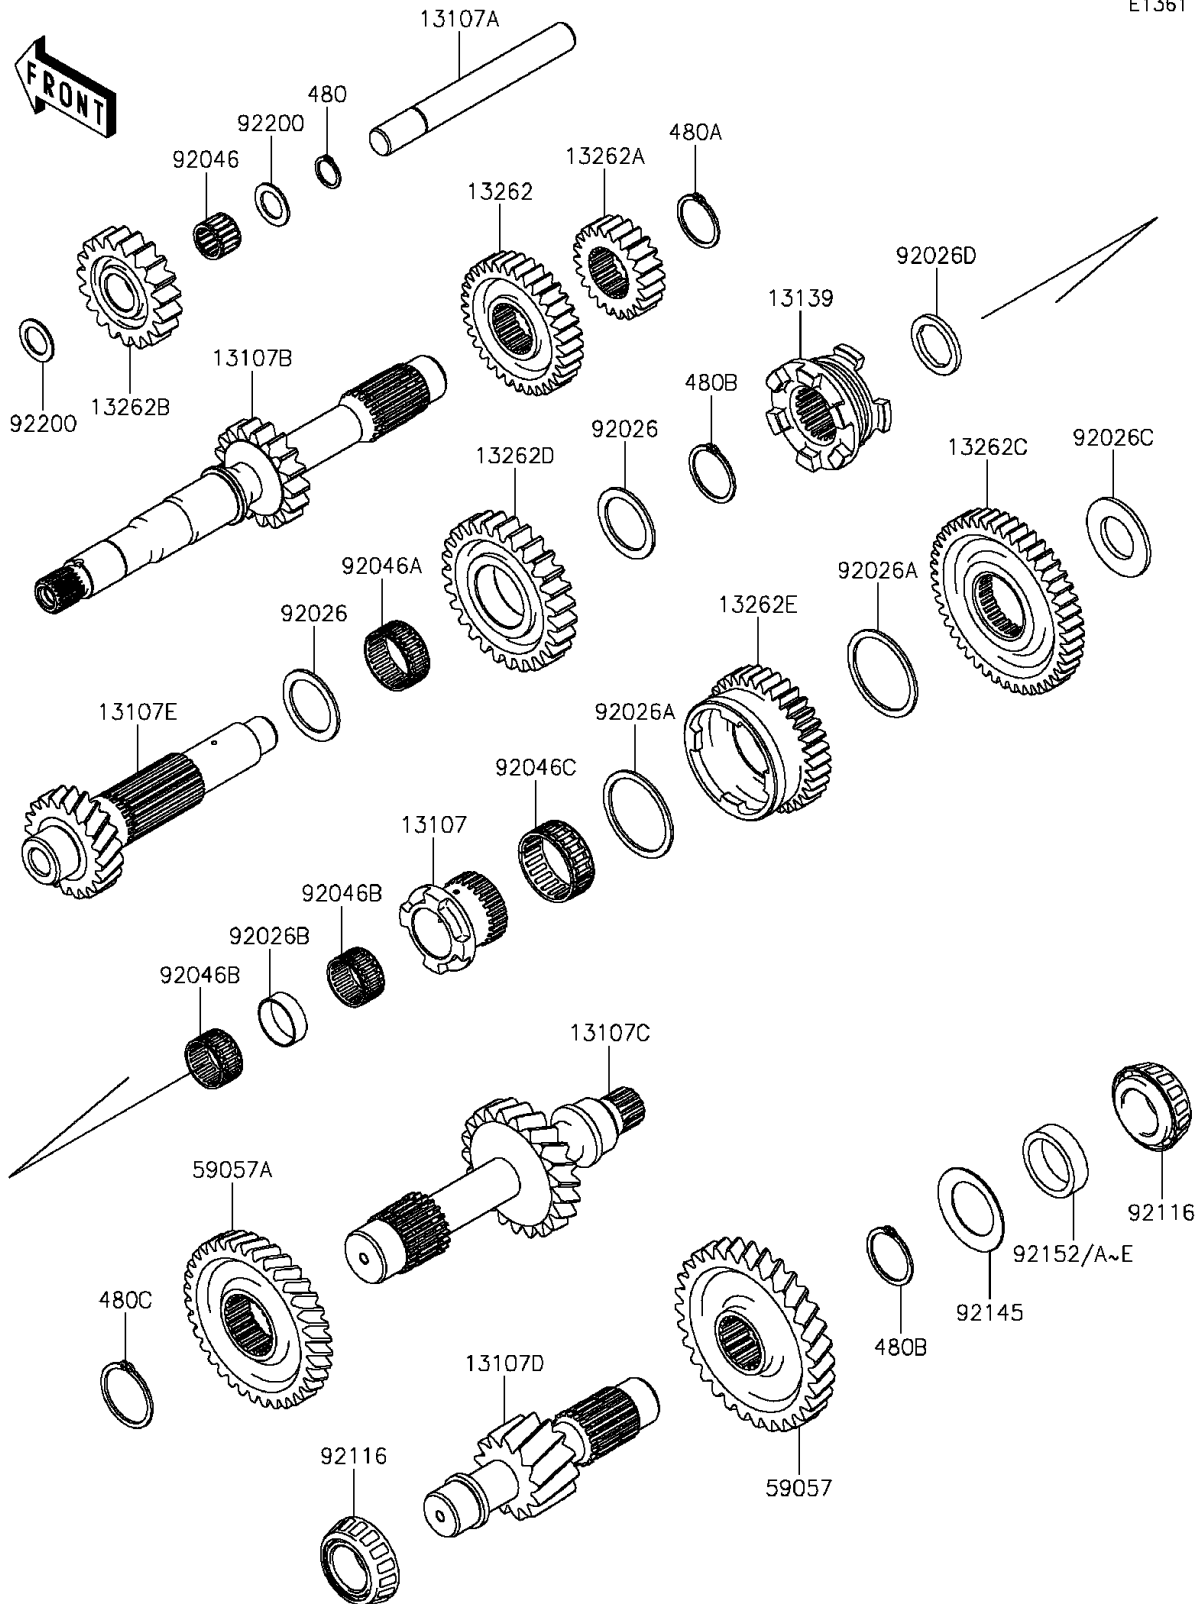

2016 MULE PRO-DXT™ EPS LE DIESEL

PARTS DIAGRAM

Transmission

E1361