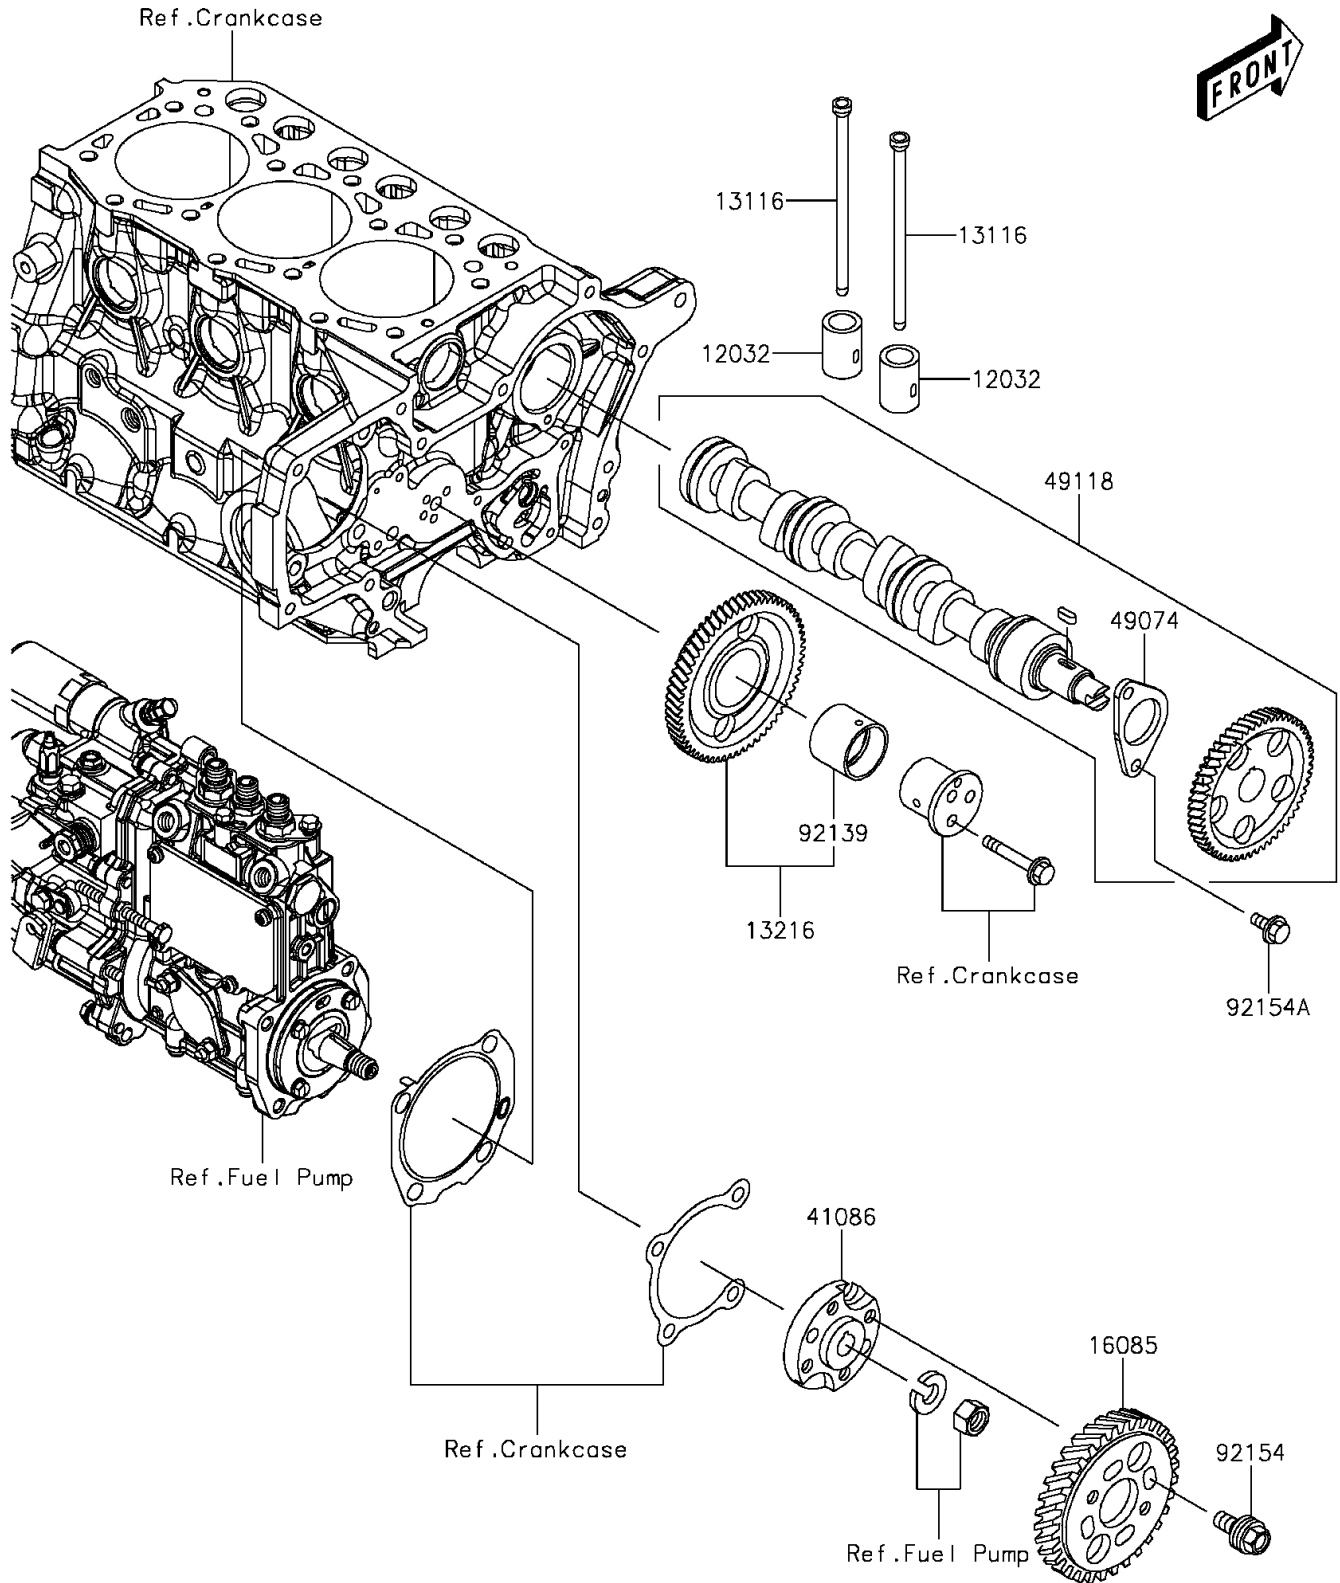

2016 MULE PRO-DXT™ EPS LE DIESEL

PARTS DIAGRAM

Valve(s)/Camshaft(s)

E1211

2016 MULE PRO-DXT™ EPS LE DIESEL

Kawasaki
Let the Good Times Roll®

PARTS LIST

Valve(s)/Camshaft(s)

ITEM NAME	PART NUMBER	QUANTITY
TAPPET (Ref # 12032)	12032-0021	6
ROD-PUSH (Ref # 13116)	13116-0726	6
GEAR-COMP,IDLE (Ref # 13216)	13216-0889	1
GEAR,PUMP (Ref # 16085)	16085-0648	1
FLANGE (Ref # 41086)	41086-0723	1
PLATE-THRUST (Ref # 49074)	49074-0004	1
CAMSHAFT-COMP (Ref # 49118)	49118-0864	1
BUSHING,IDLE GEAR (Ref # 92139)	92139-0863	1
BOLT (Ref # 92154)	92154-1996	4
BOLT,FLANGED,6X12 (Ref # 92154A)	92154-1998	2