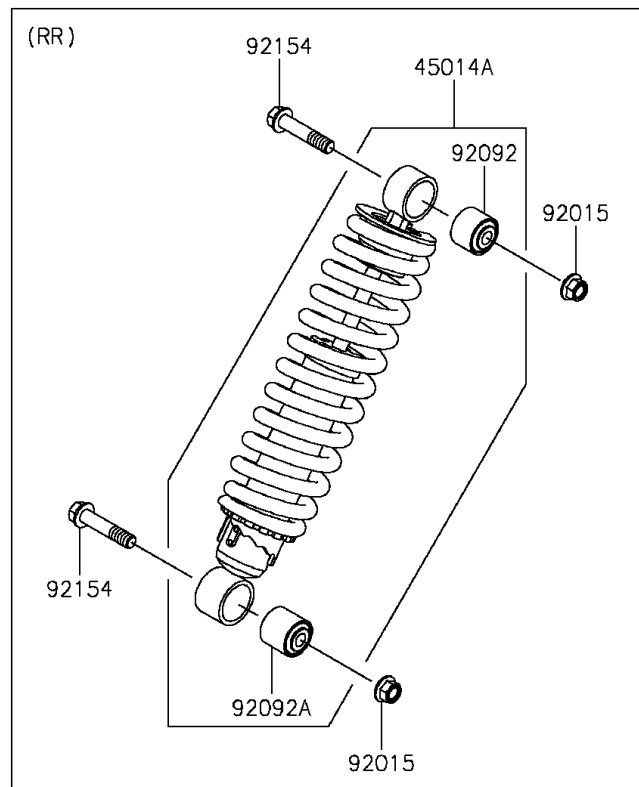

2016 MULE PRO-DXT™ DIESEL

PARTS DIAGRAM

Shock Absorber(s)

2016 MULE PRO-DXT™ DIESEL

PARTS LIST

Shock Absorber(s)

ITEM NAME	PART NUMBER	QUANTITY
-----------	-------------	----------
