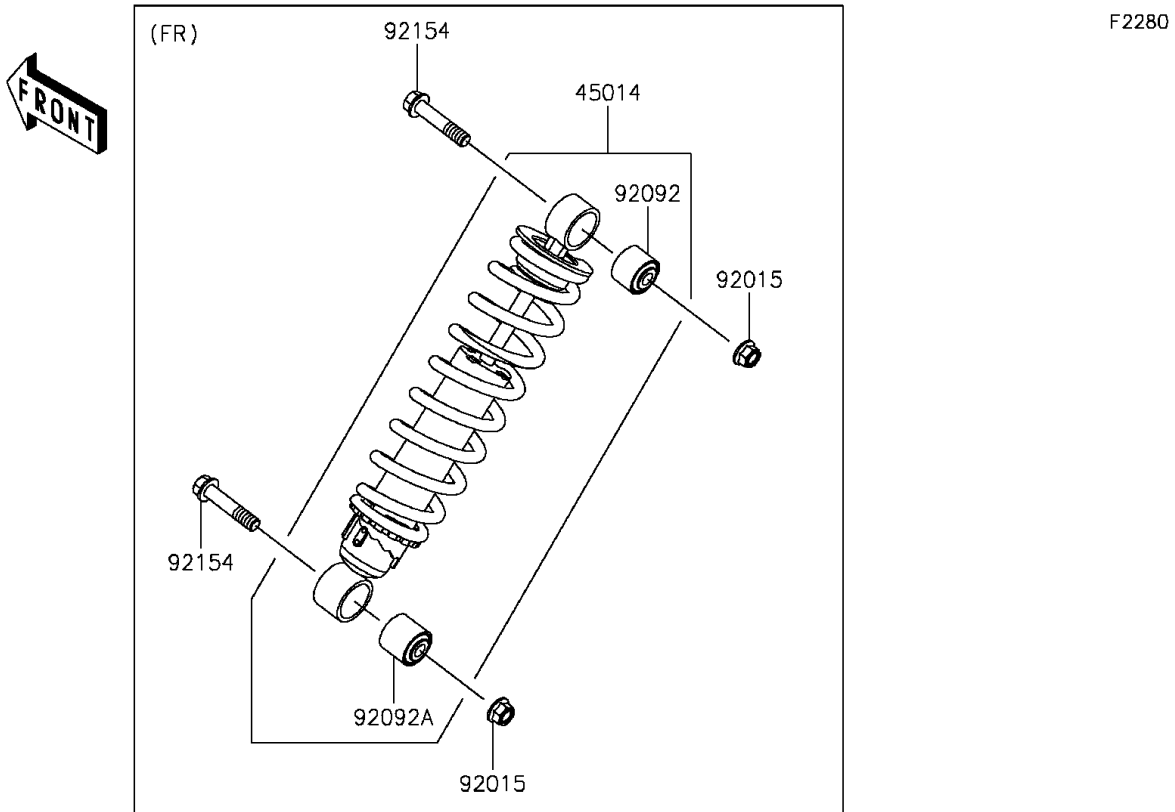

2016 MULE PRO-DXT™ DIESEL

PARTS DIAGRAM

Shock Absorber(s)

2016 MULE PRO-DXT™ DIESEL

PARTS LIST

Shock Absorber(s)

ITEM NAME	PART NUMBER	QUANTITY
-----------	-------------	----------
