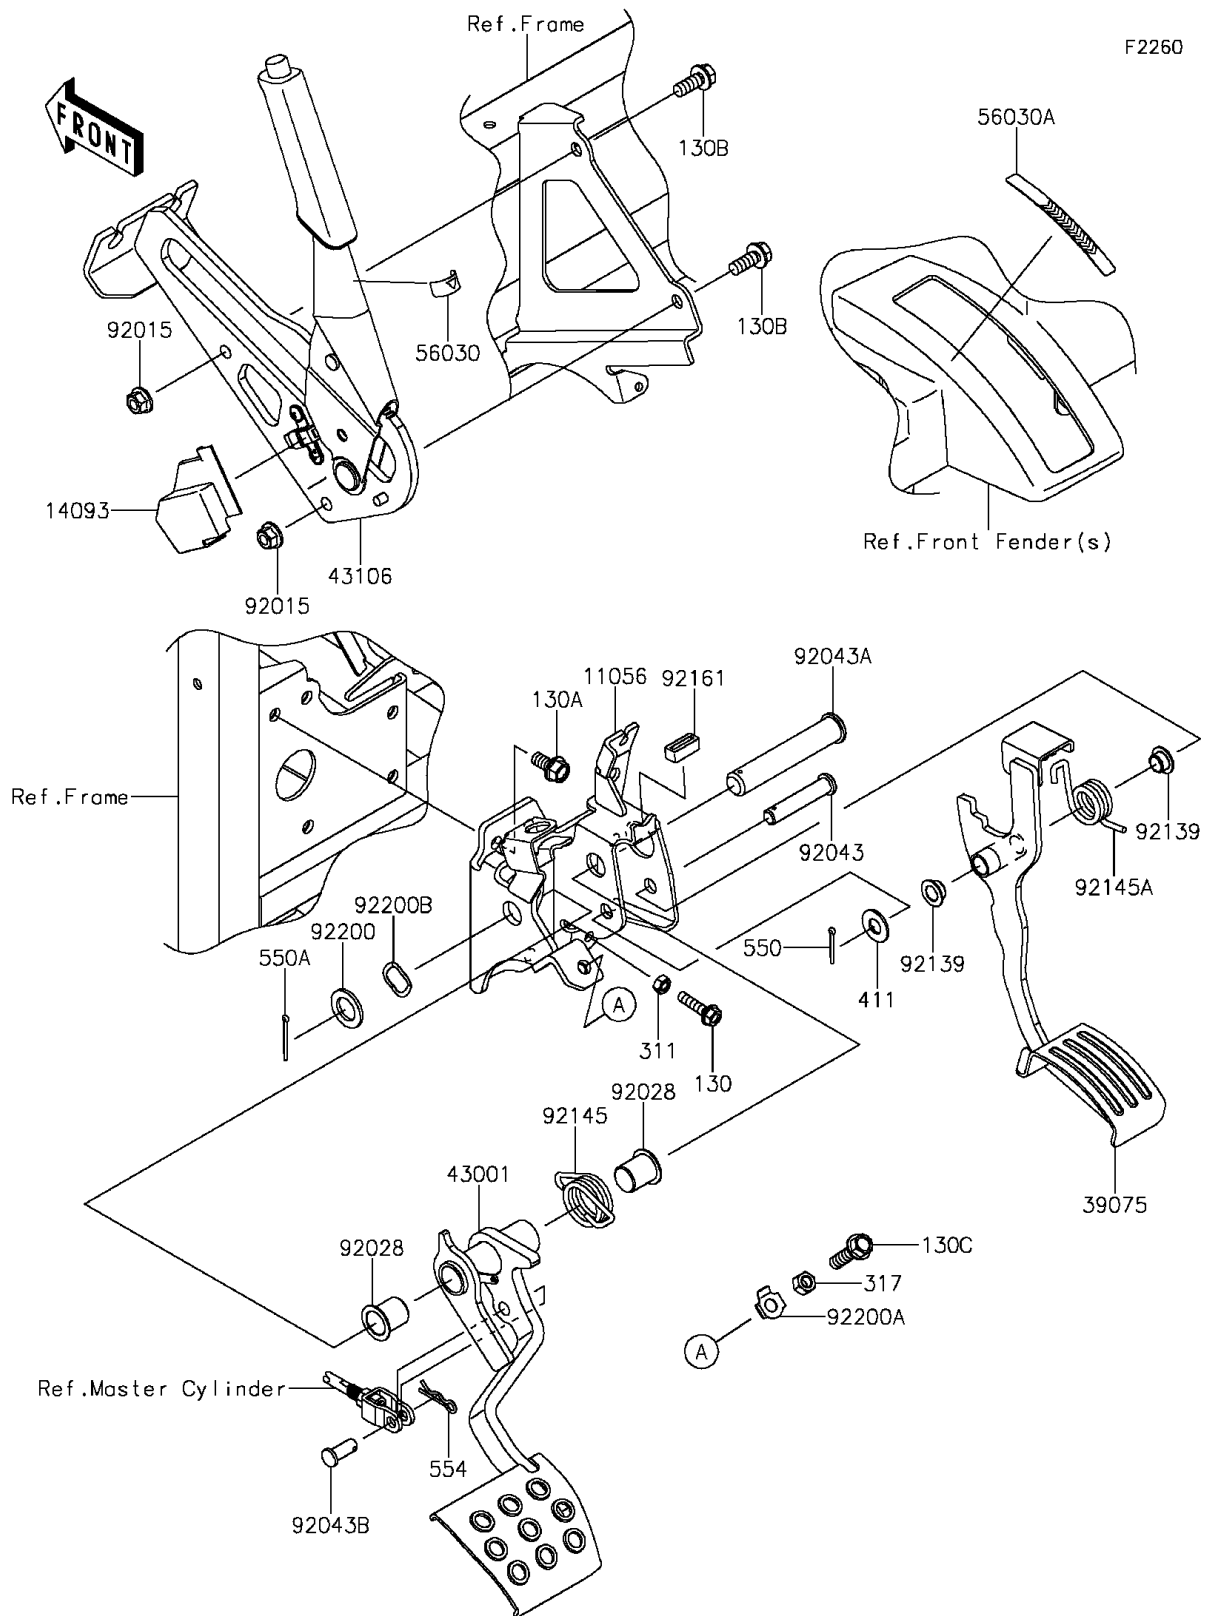

2016 MULE PRO-DXT™ DIESEL

PARTS DIAGRAM

Brake Pedal/Throttle Lever

2016 MULE PRO-DXT™ DIESEL

PARTS LIST

Brake Pedal/Throttle Lever

| ITEM NAME | PART NUMBER | QUANTITY |
|-----------|-------------|----------|
|-----------|-------------|----------|
