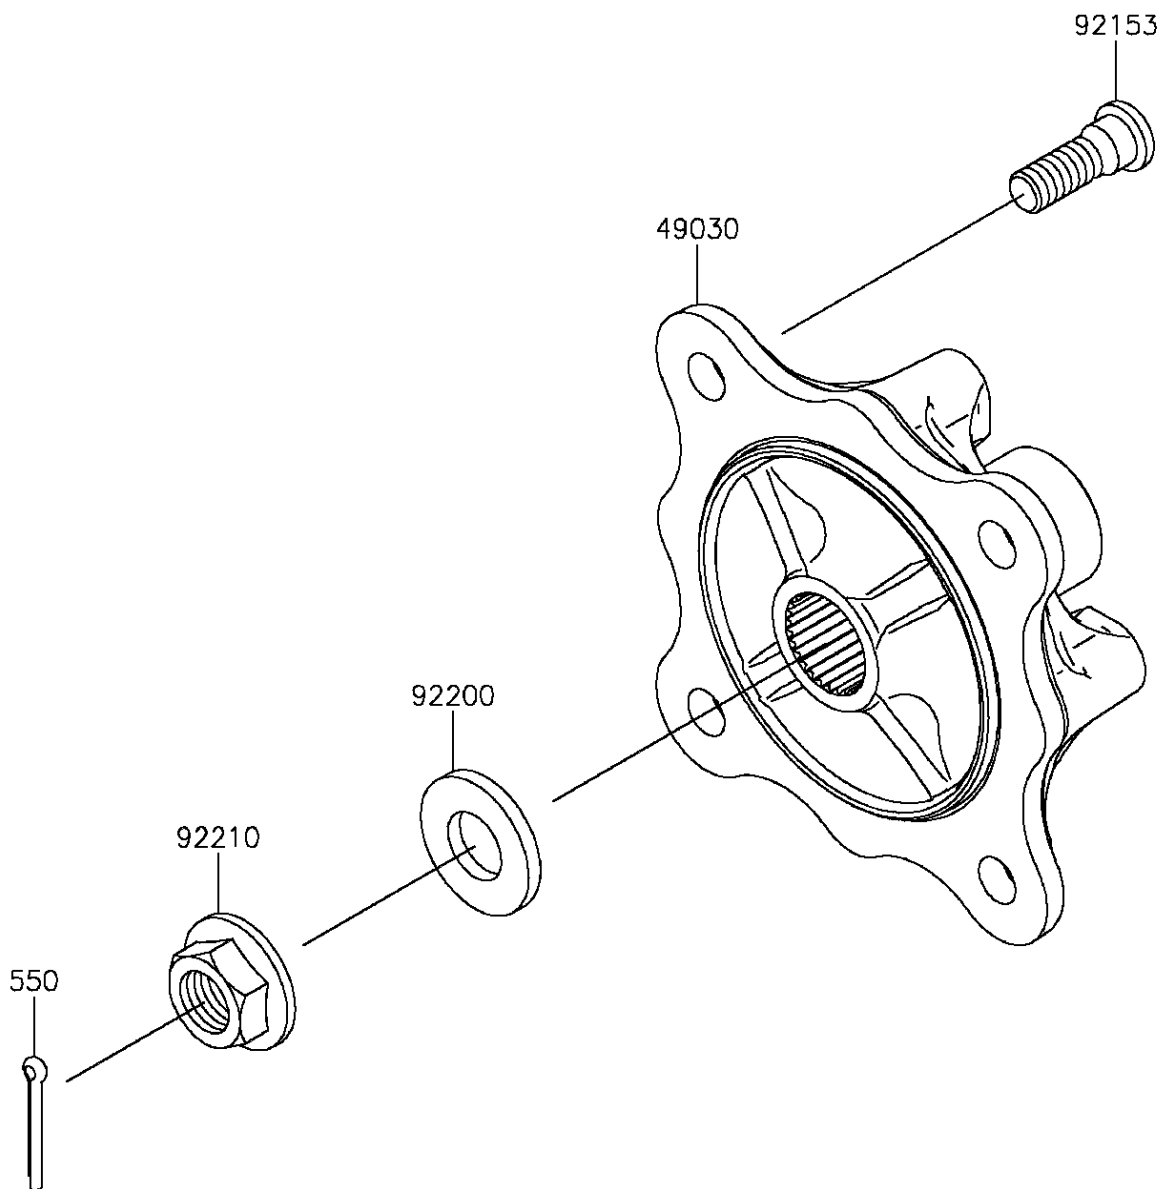

2016 MULE PRO-DXT™ DIESEL

PARTS DIAGRAM

Rear Hubs/Brakes

F2240

2016 MULE PRO-DXT™ DIESEL

PARTS LIST

Rear Hubs/Brakes

ITEM NAME	PART NUMBER	QUANTITY
-----------	-------------	----------
