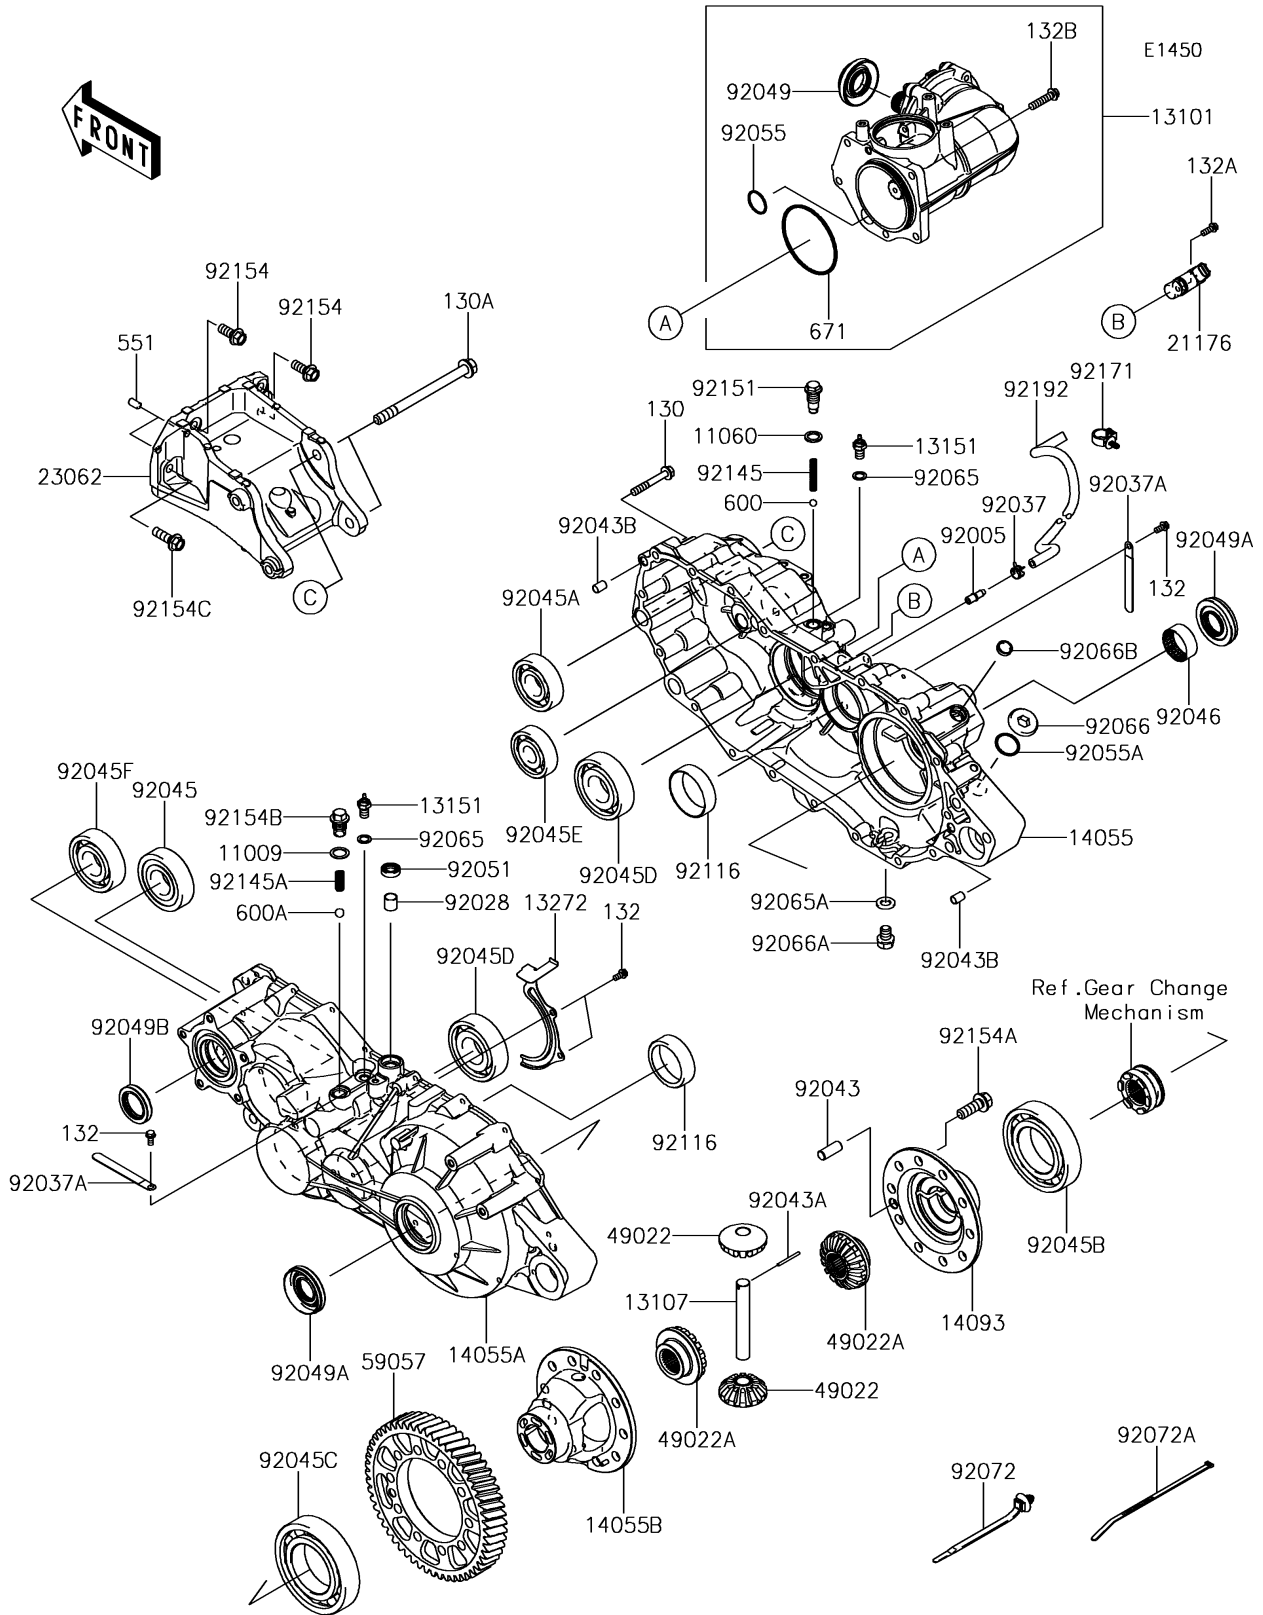

2016 MULE PRO-DXT™ DIESEL

PARTS DIAGRAM

Gear Box

2016 MULE PRO-DXT™ DIESEL

PARTS LIST

Gear Box

ITEM NAME	PART NUMBER	QUANTITY
-----------	-------------	----------
