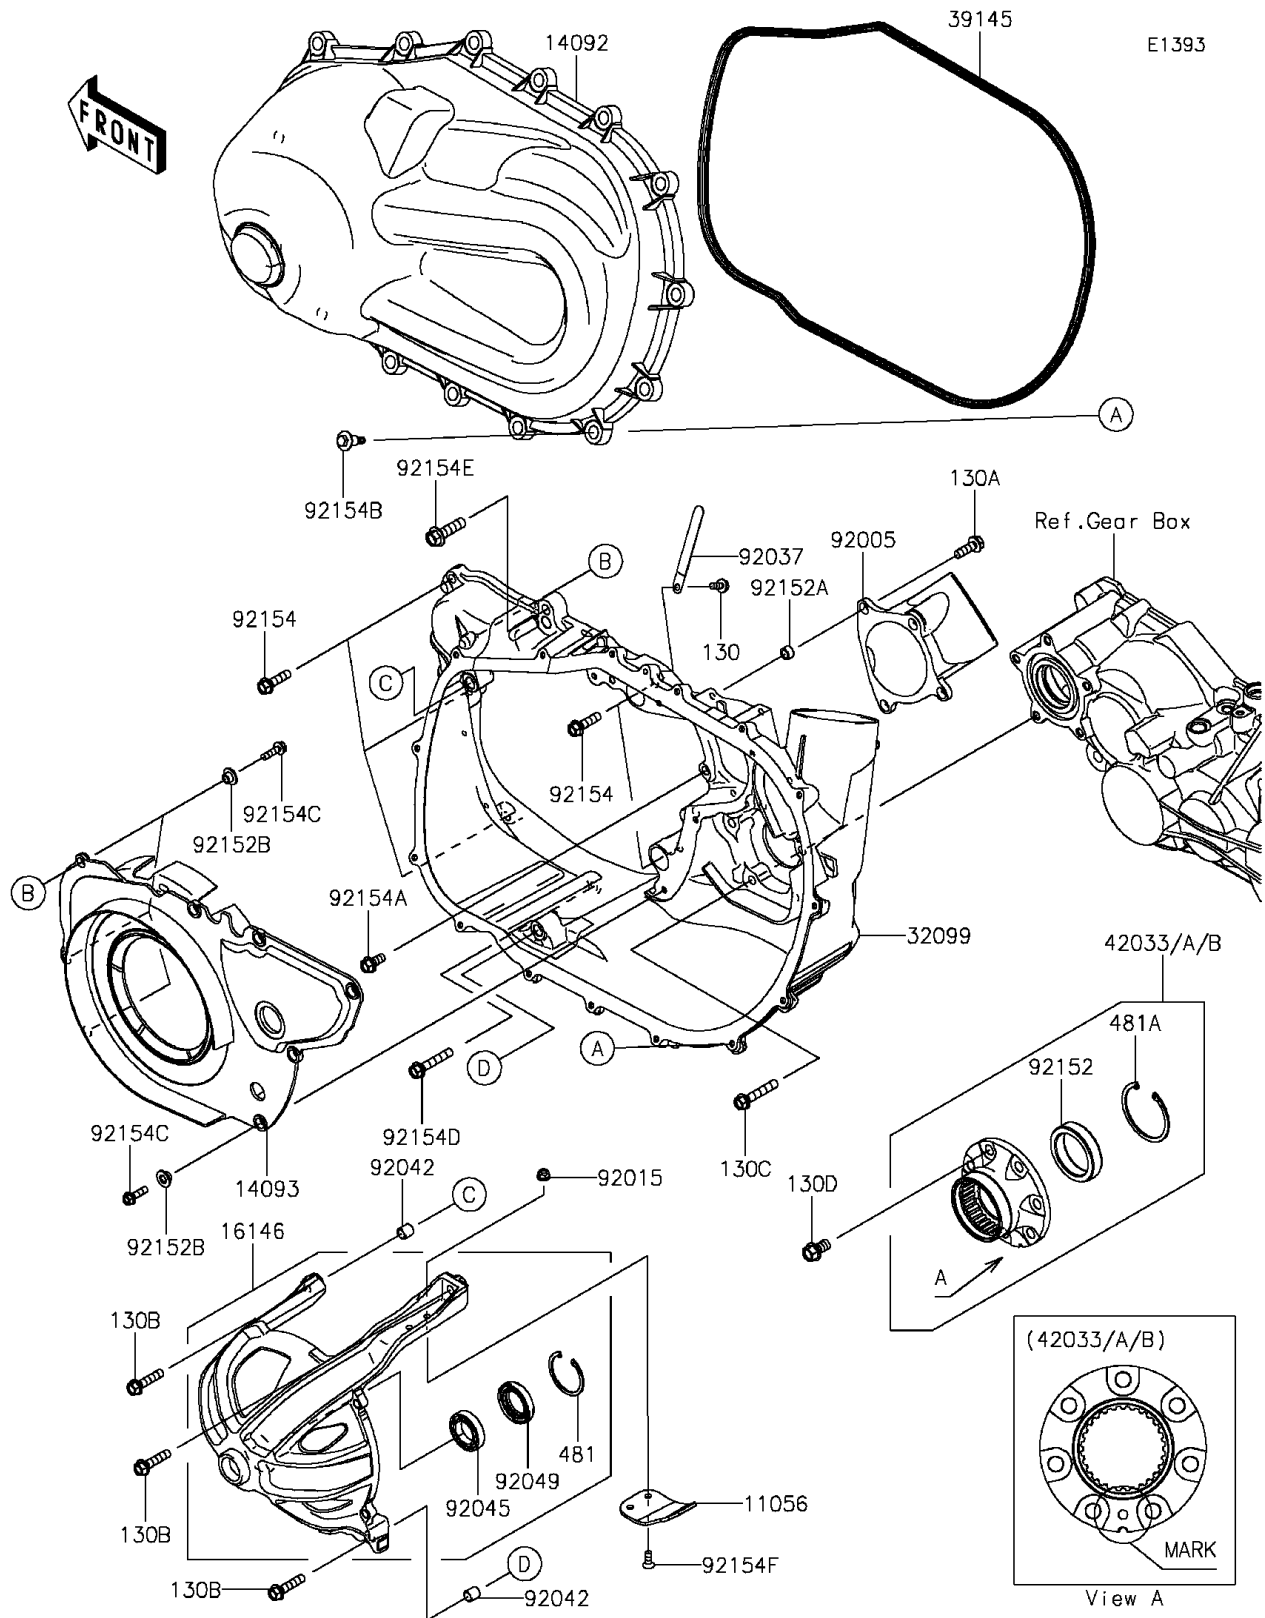

2016 MULE PRO-DXT™ DIESEL

PARTS DIAGRAM

Converter Cover

2016 MULE PRO-DXT™ DIESEL

PARTS LIST

Converter Cover

ITEM NAME	PART NUMBER	QUANTITY
-----------	-------------	----------
