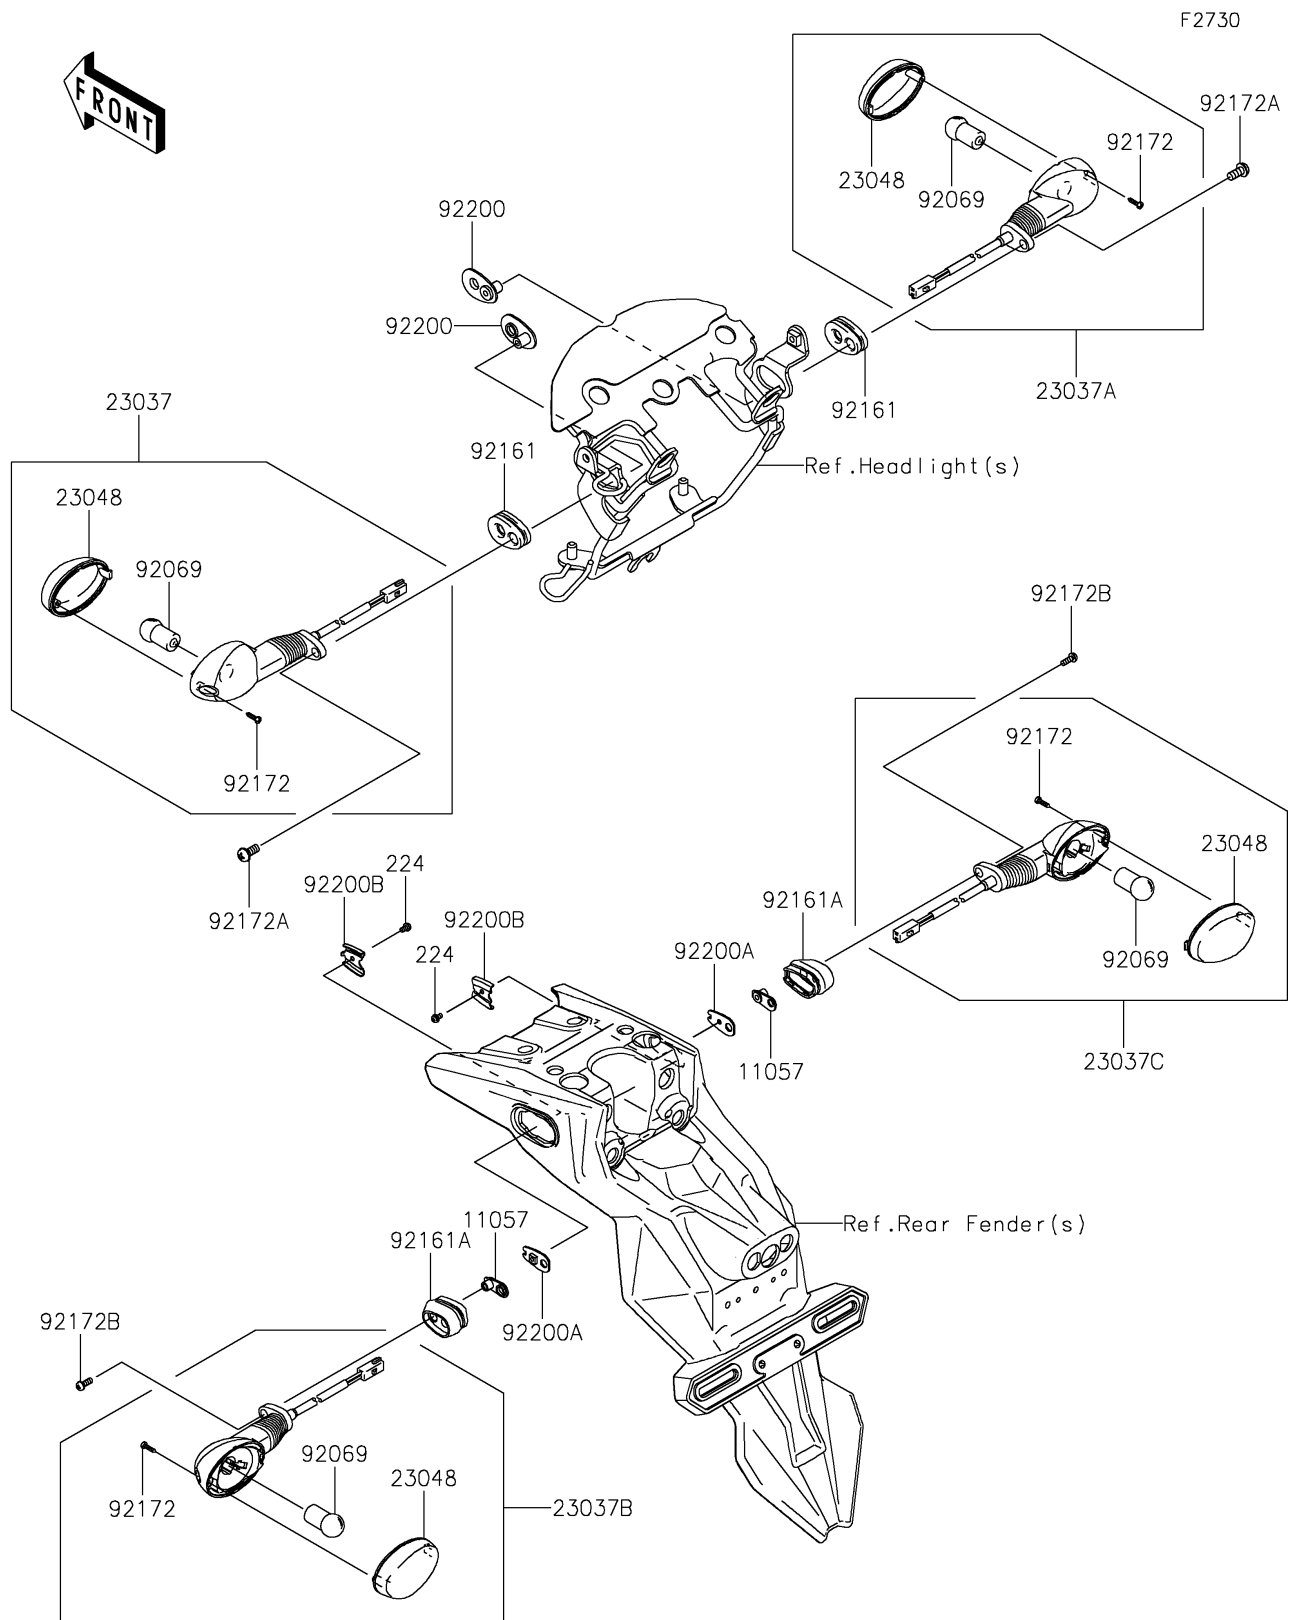

2020 KLX[®]150L

PARTS DIAGRAM

Turn Signals

2020 KLX[®]150L

PARTS LIST

Turn Signals

Kawasaki

Let the Good Times Roll[®]

ITEM NAME

PART NUMBER

QUANTITY
