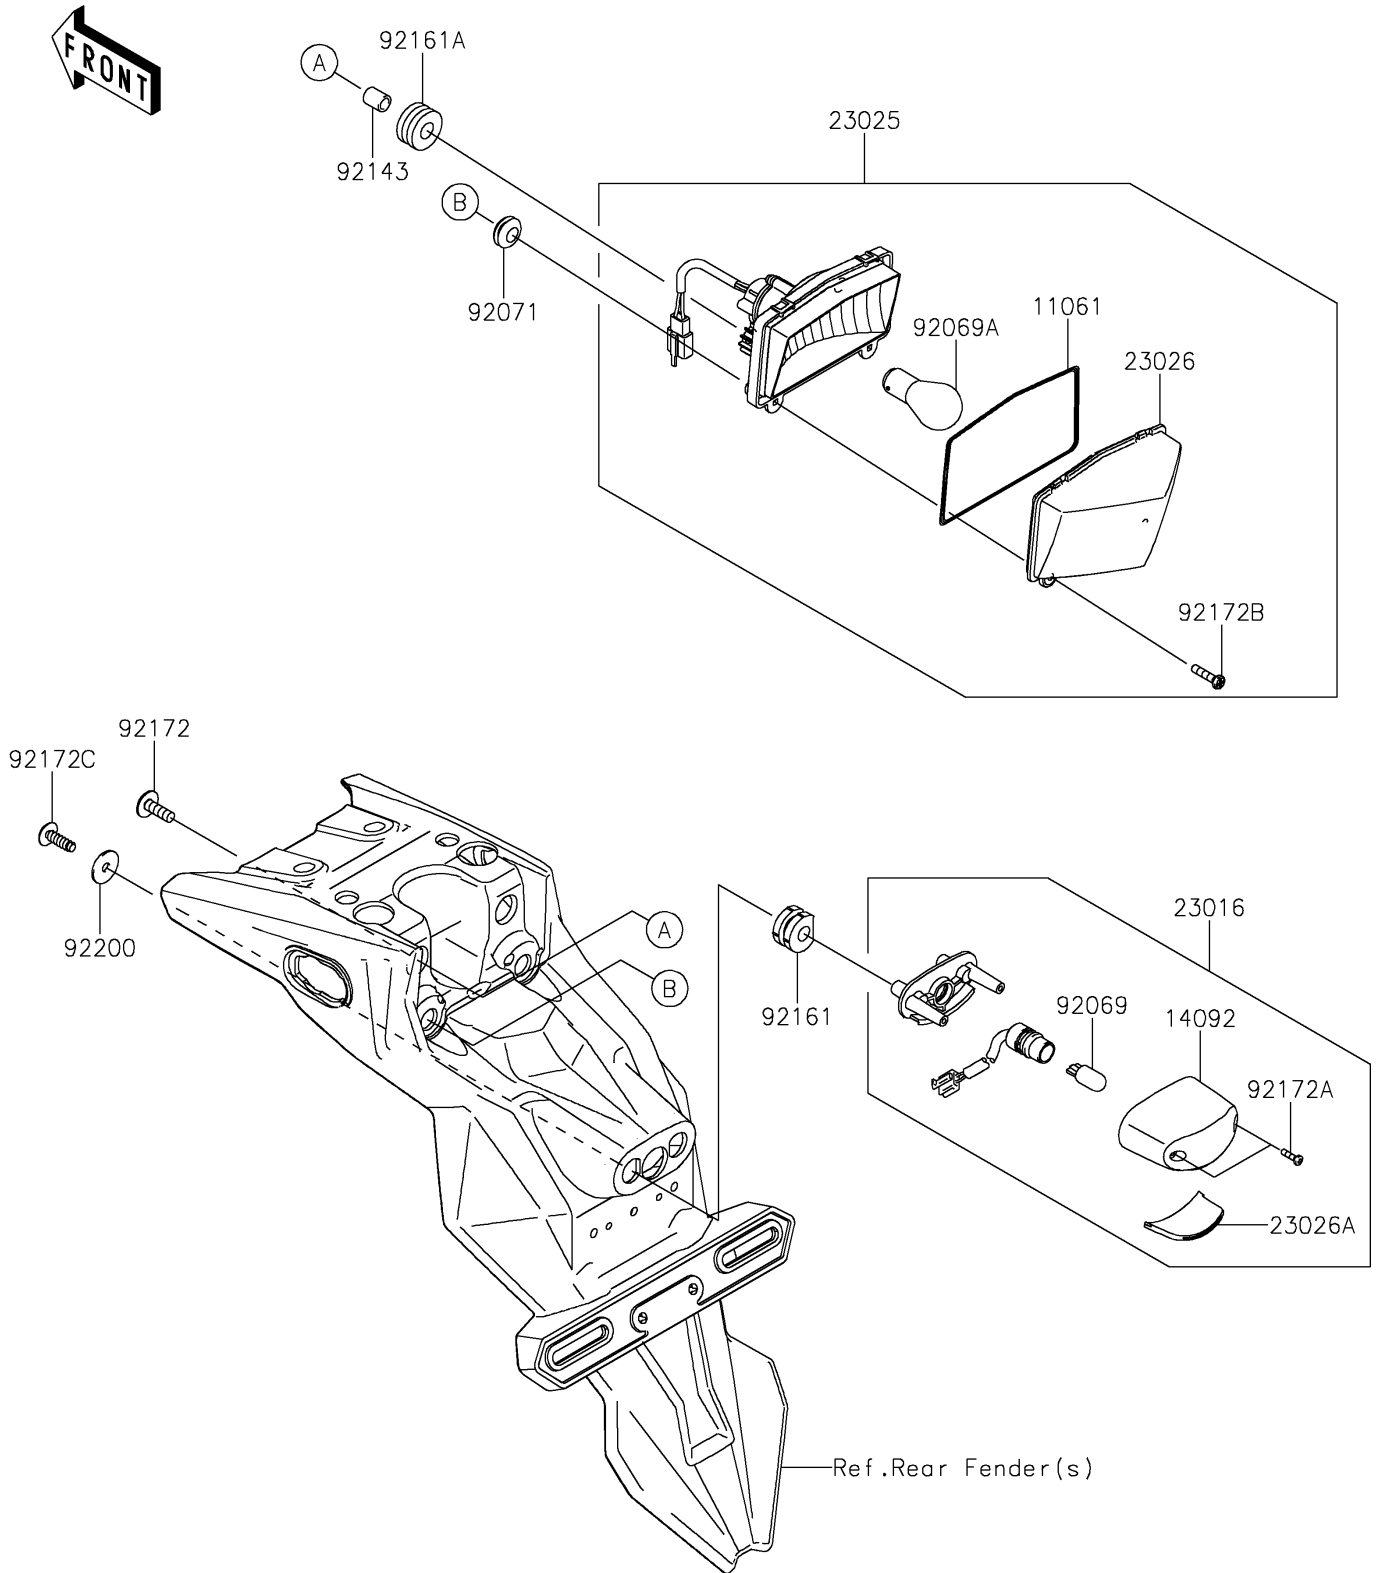

2020 KLX[®]150L

PARTS DIAGRAM

Taillight(s)

F2720

2020 KLX[®]150L

PARTS LIST

Taillight(s)

ITEM NAME	PART NUMBER	QUANTITY
GASKET, TAIL LAMP LENS (Ref # 11061)	11061-0393	1
COVER, LICENSE LAMP (Ref # 14092)	14092-0001	1
LAMP-ASSY, LICENCE (Ref # 23016)	23016-0608	1
LAMP-TAIL (Ref # 23025)	23025-0355	1
LENS, TAIL LAMP (Ref # 23026)	23026-0024	1
LENS, LICENCE LAMP (Ref # 23026A)	23026-0028	1
BULB, 12V 5W (Ref # 92069)	92069-1016	1
BULB, 12V 21/5W (Ref # 92069A)	92069-1084	1
GROMMET (Ref # 92071)	92071-024	2
COLLAR, 6.8X10X13 (Ref # 92143)	92143-1825	2
DAMPER (Ref # 92161)	92161-0776	2
DAMPER, 10X24X12 (Ref # 92161A)	92161-2112	2
SCREW, 6X18 (Ref # 92172)	92172-0192	2
SCREW, TAPPING, 2.9X13 (Ref # 92172A)	92172-0343	2
SCREW, 4.2X19 (Ref # 92172B)	92172-0411	2
SCREW, 5X16 (Ref # 92172C)	92172-0834	2
WASHER, 5.5X20X1.2 (Ref # 92200)	92200-0585	2