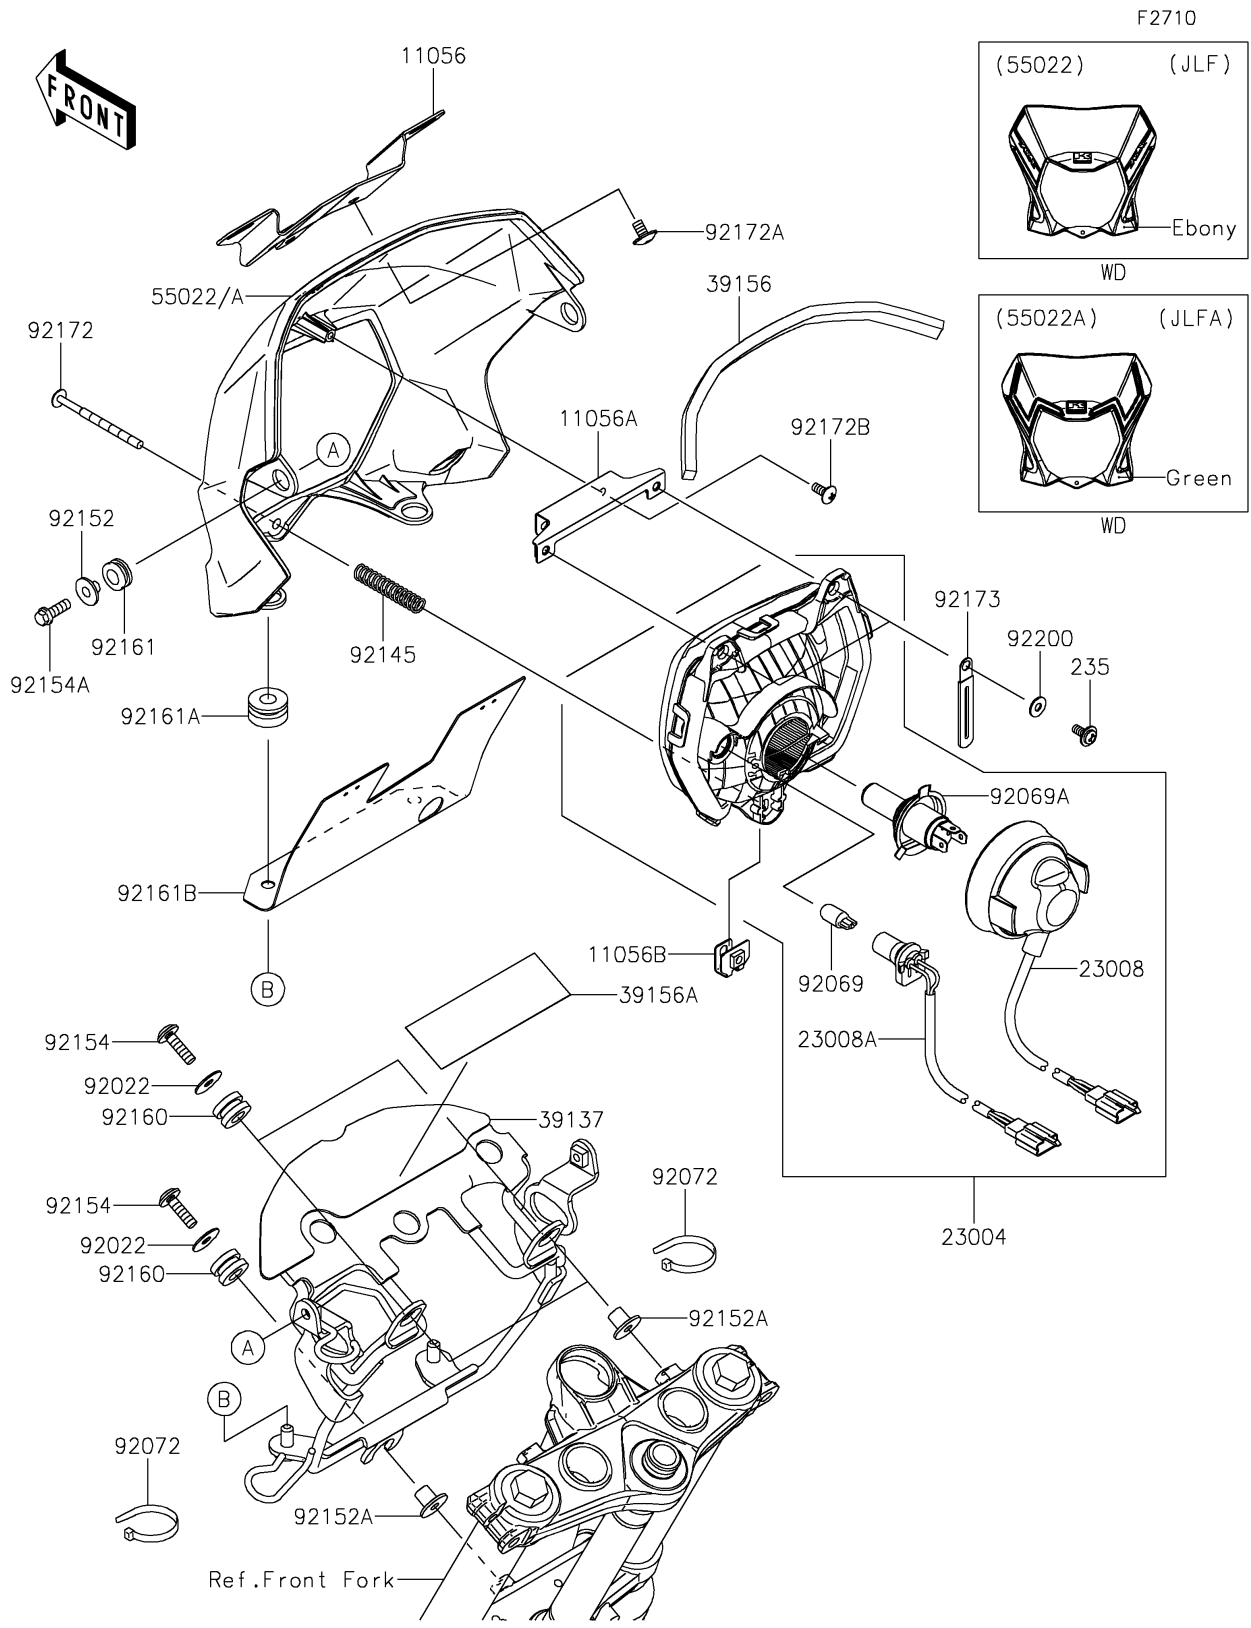

2020 KLX[®]150L

PARTS DIAGRAM

Headlight(s)

2020 KLX[®]150L

PARTS LIST

Headlight(s)

Kawasaki

Let the Good Times Roll[®]

ITEM NAME

PART NUMBER

QUANTITY
