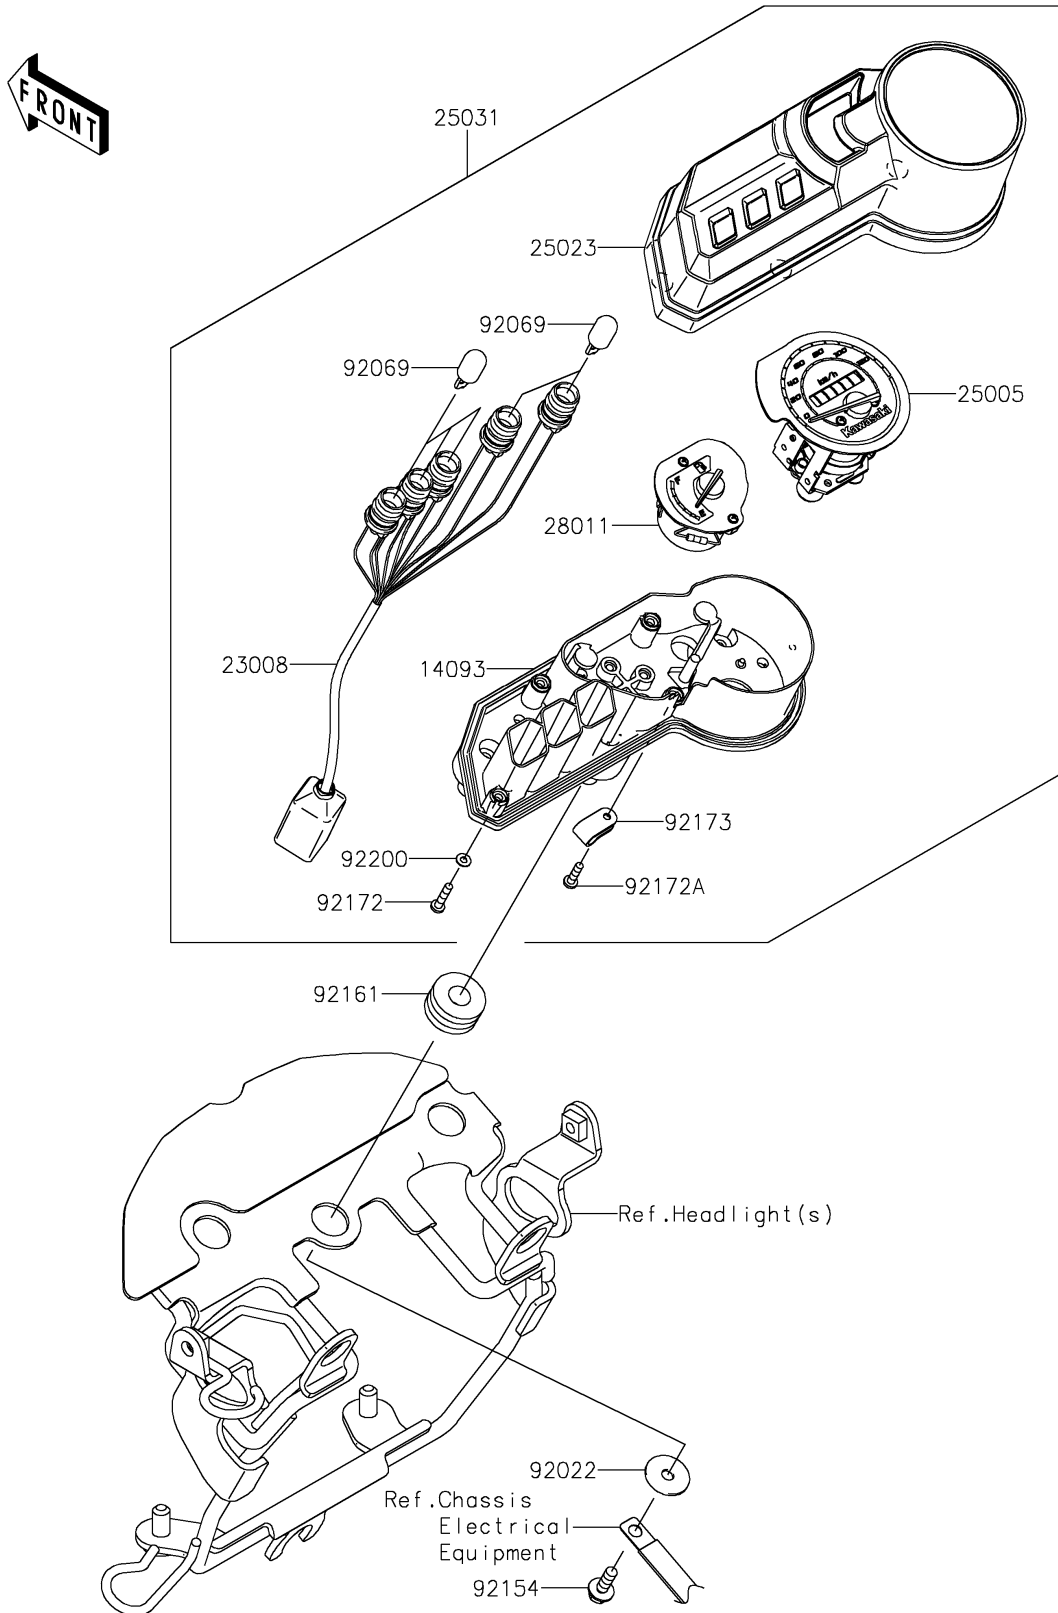

2020 KLX[®]150L

PARTS DIAGRAM

Meter(s)

F2530

2020 KLX[®]150L

PARTS LIST

Meter(s)

ITEM NAME	PART NUMBER	QUANTITY
COVER (Ref # 14093)	14093-0471	1
SOCKET-ASSY (Ref # 23008)	23008-0175	1
SPEEDOMETER (Ref # 25005)	25005-0138	1
COVER-METER CASE (Ref # 25023)	25023-0123	1
METER-ASSY,KPH (Ref # 25031)	25031-0779	1
METER (Ref # 28011)	28011-0657	1
WASHER,5.5X20X1.2 (Ref # 92022)	92022-104	3
BULB,12V 1.7W,T10 (Ref # 92069)	92069-0100	5
BOLT,FLANGED,5X14 (Ref # 92154)	92154-0458	3
DAMPER,10X24X12 (Ref # 92161)	92161-2112	3
SCREW,3X12 (Ref # 92172)	92172-1103	5
SCREW (Ref # 92172A)	92172-1104	1
CLAMP (Ref # 92173)	92173-1577	1
WASHER (Ref # 92200)	92200-1823	5