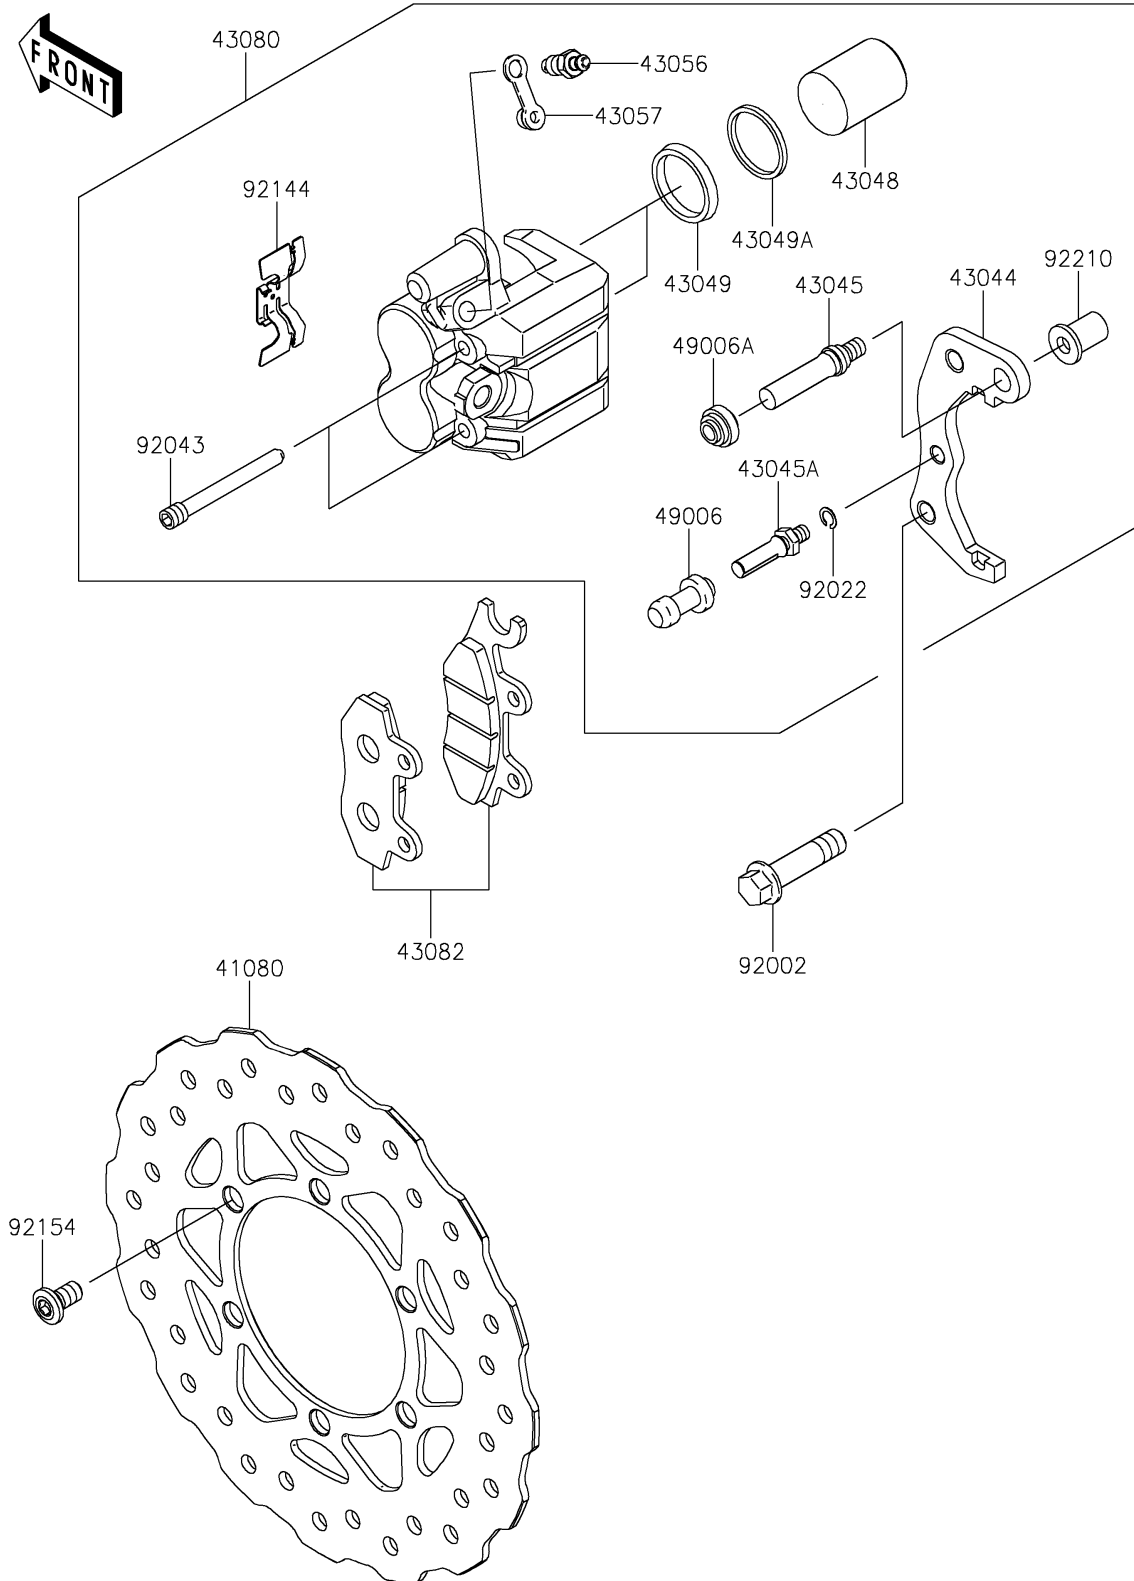

2020 KLX[®]150L

PARTS DIAGRAM

Front Brake

F2292

2020 KLX[®]150L

PARTS LIST

Front Brake

Kawasaki

Let the Good Times Roll[®]

ITEM NAME

PART NUMBER

QUANTITY
