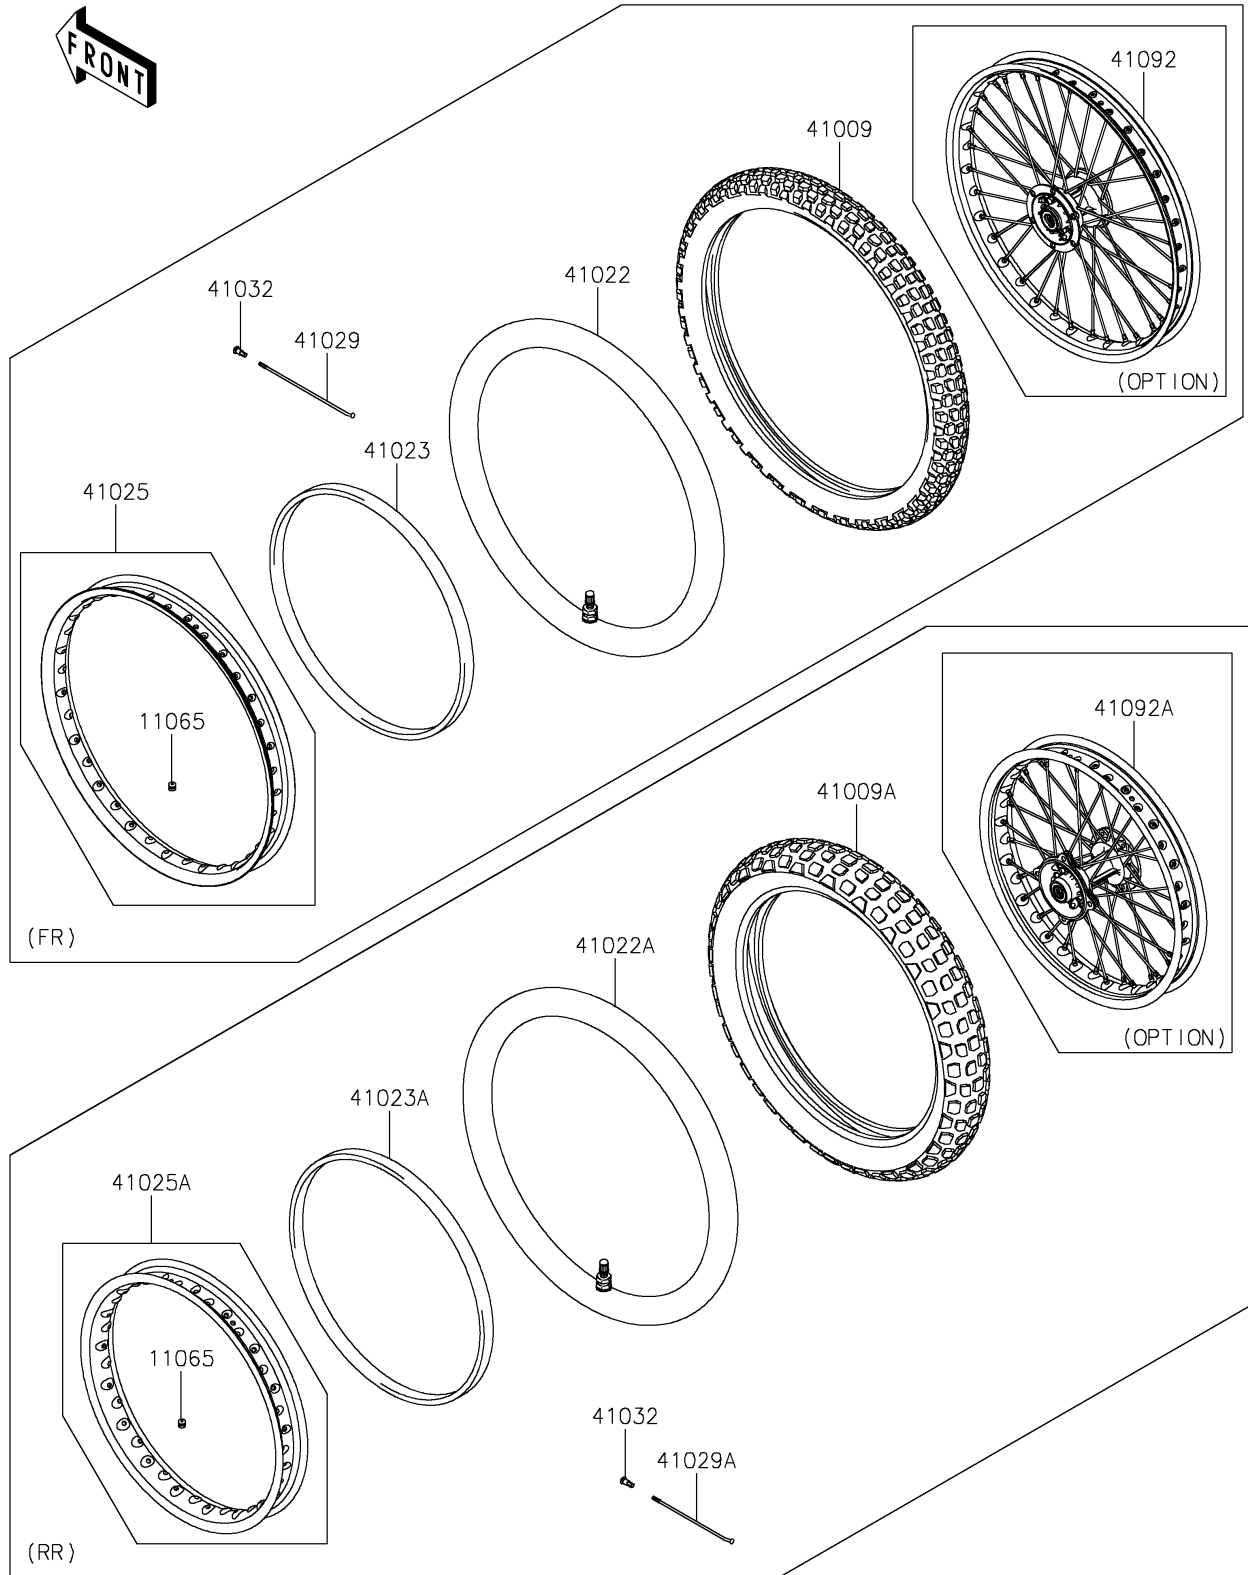

2020 KLX[®]150L

PARTS DIAGRAM

Tires

F2210

2020 KLX[®]150L

PARTS LIST

Tires

ITEM NAME

PART NUMBER

QUANTITY
