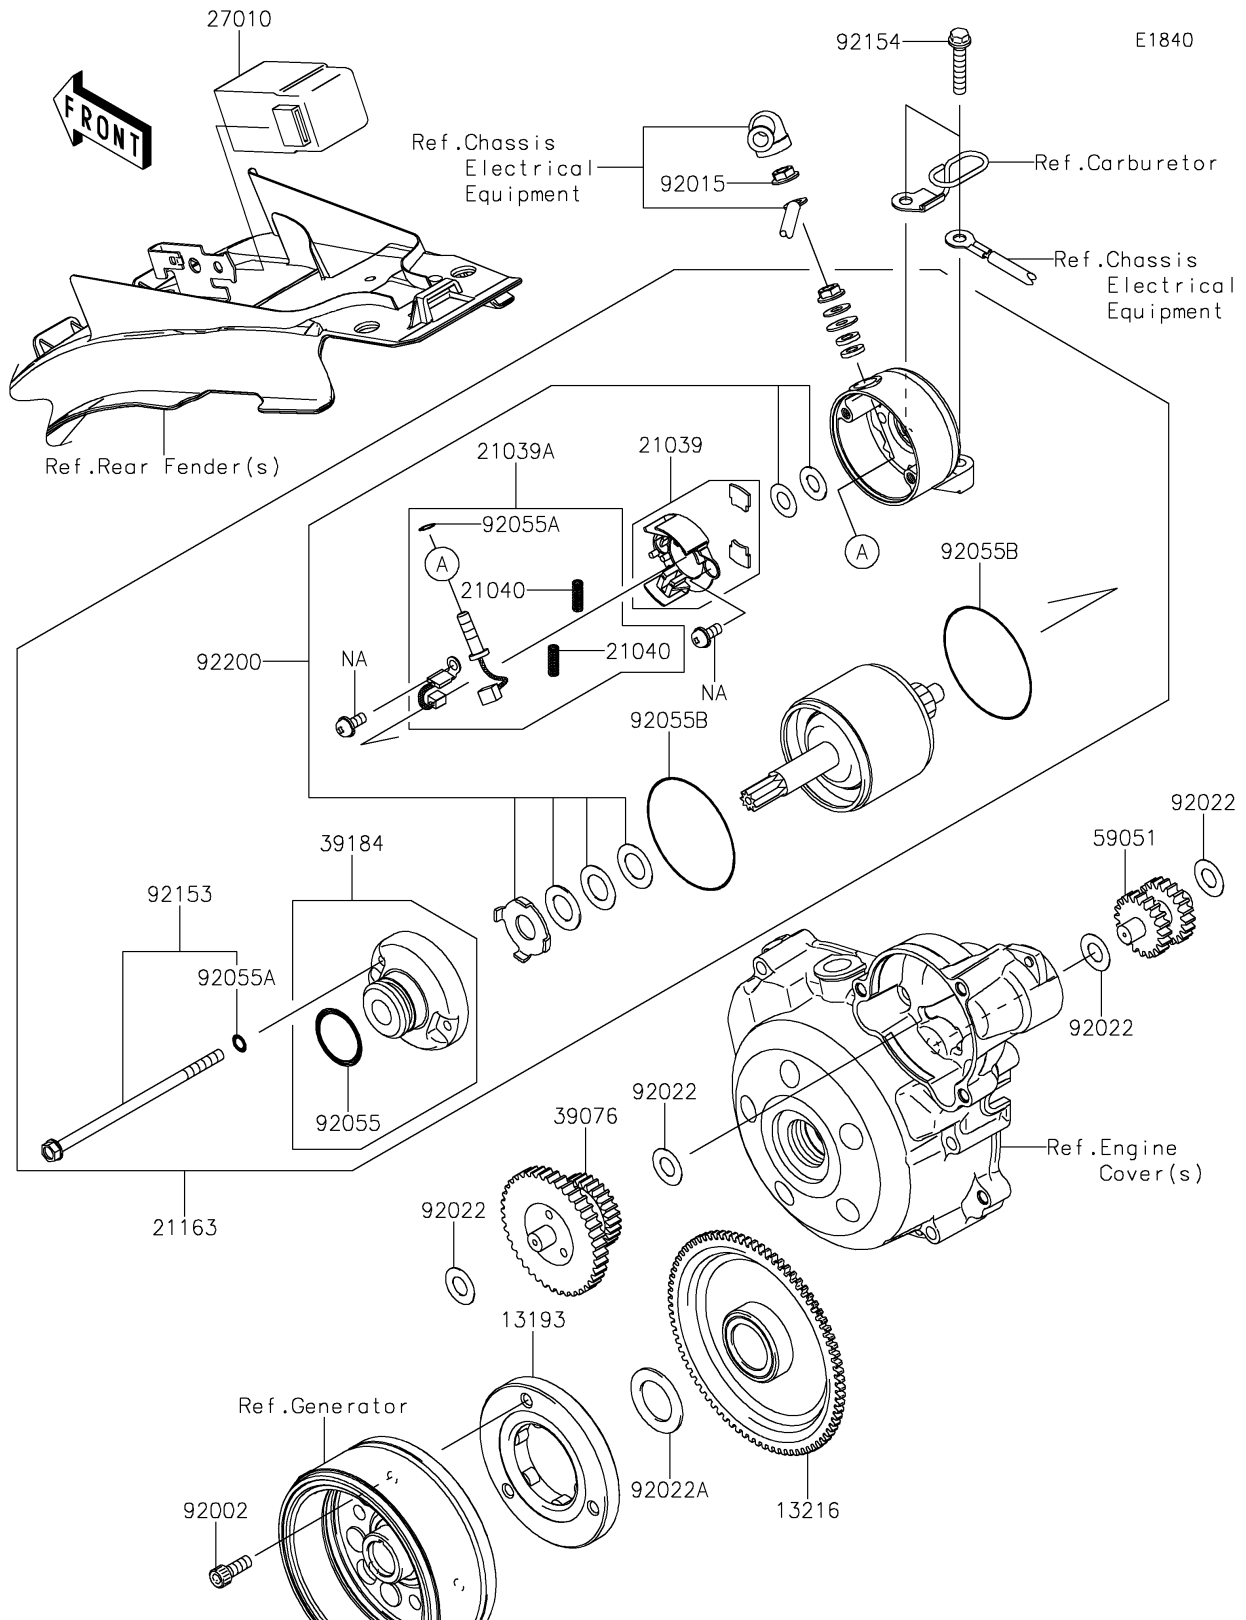

2020 KLX[®]150L

PARTS DIAGRAM

Starter Motor

2020 KLX[®]150L

PARTS LIST

Starter Motor

Kawasaki

Let the Good Times Roll[®]

ITEM NAME

PART NUMBER

QUANTITY
